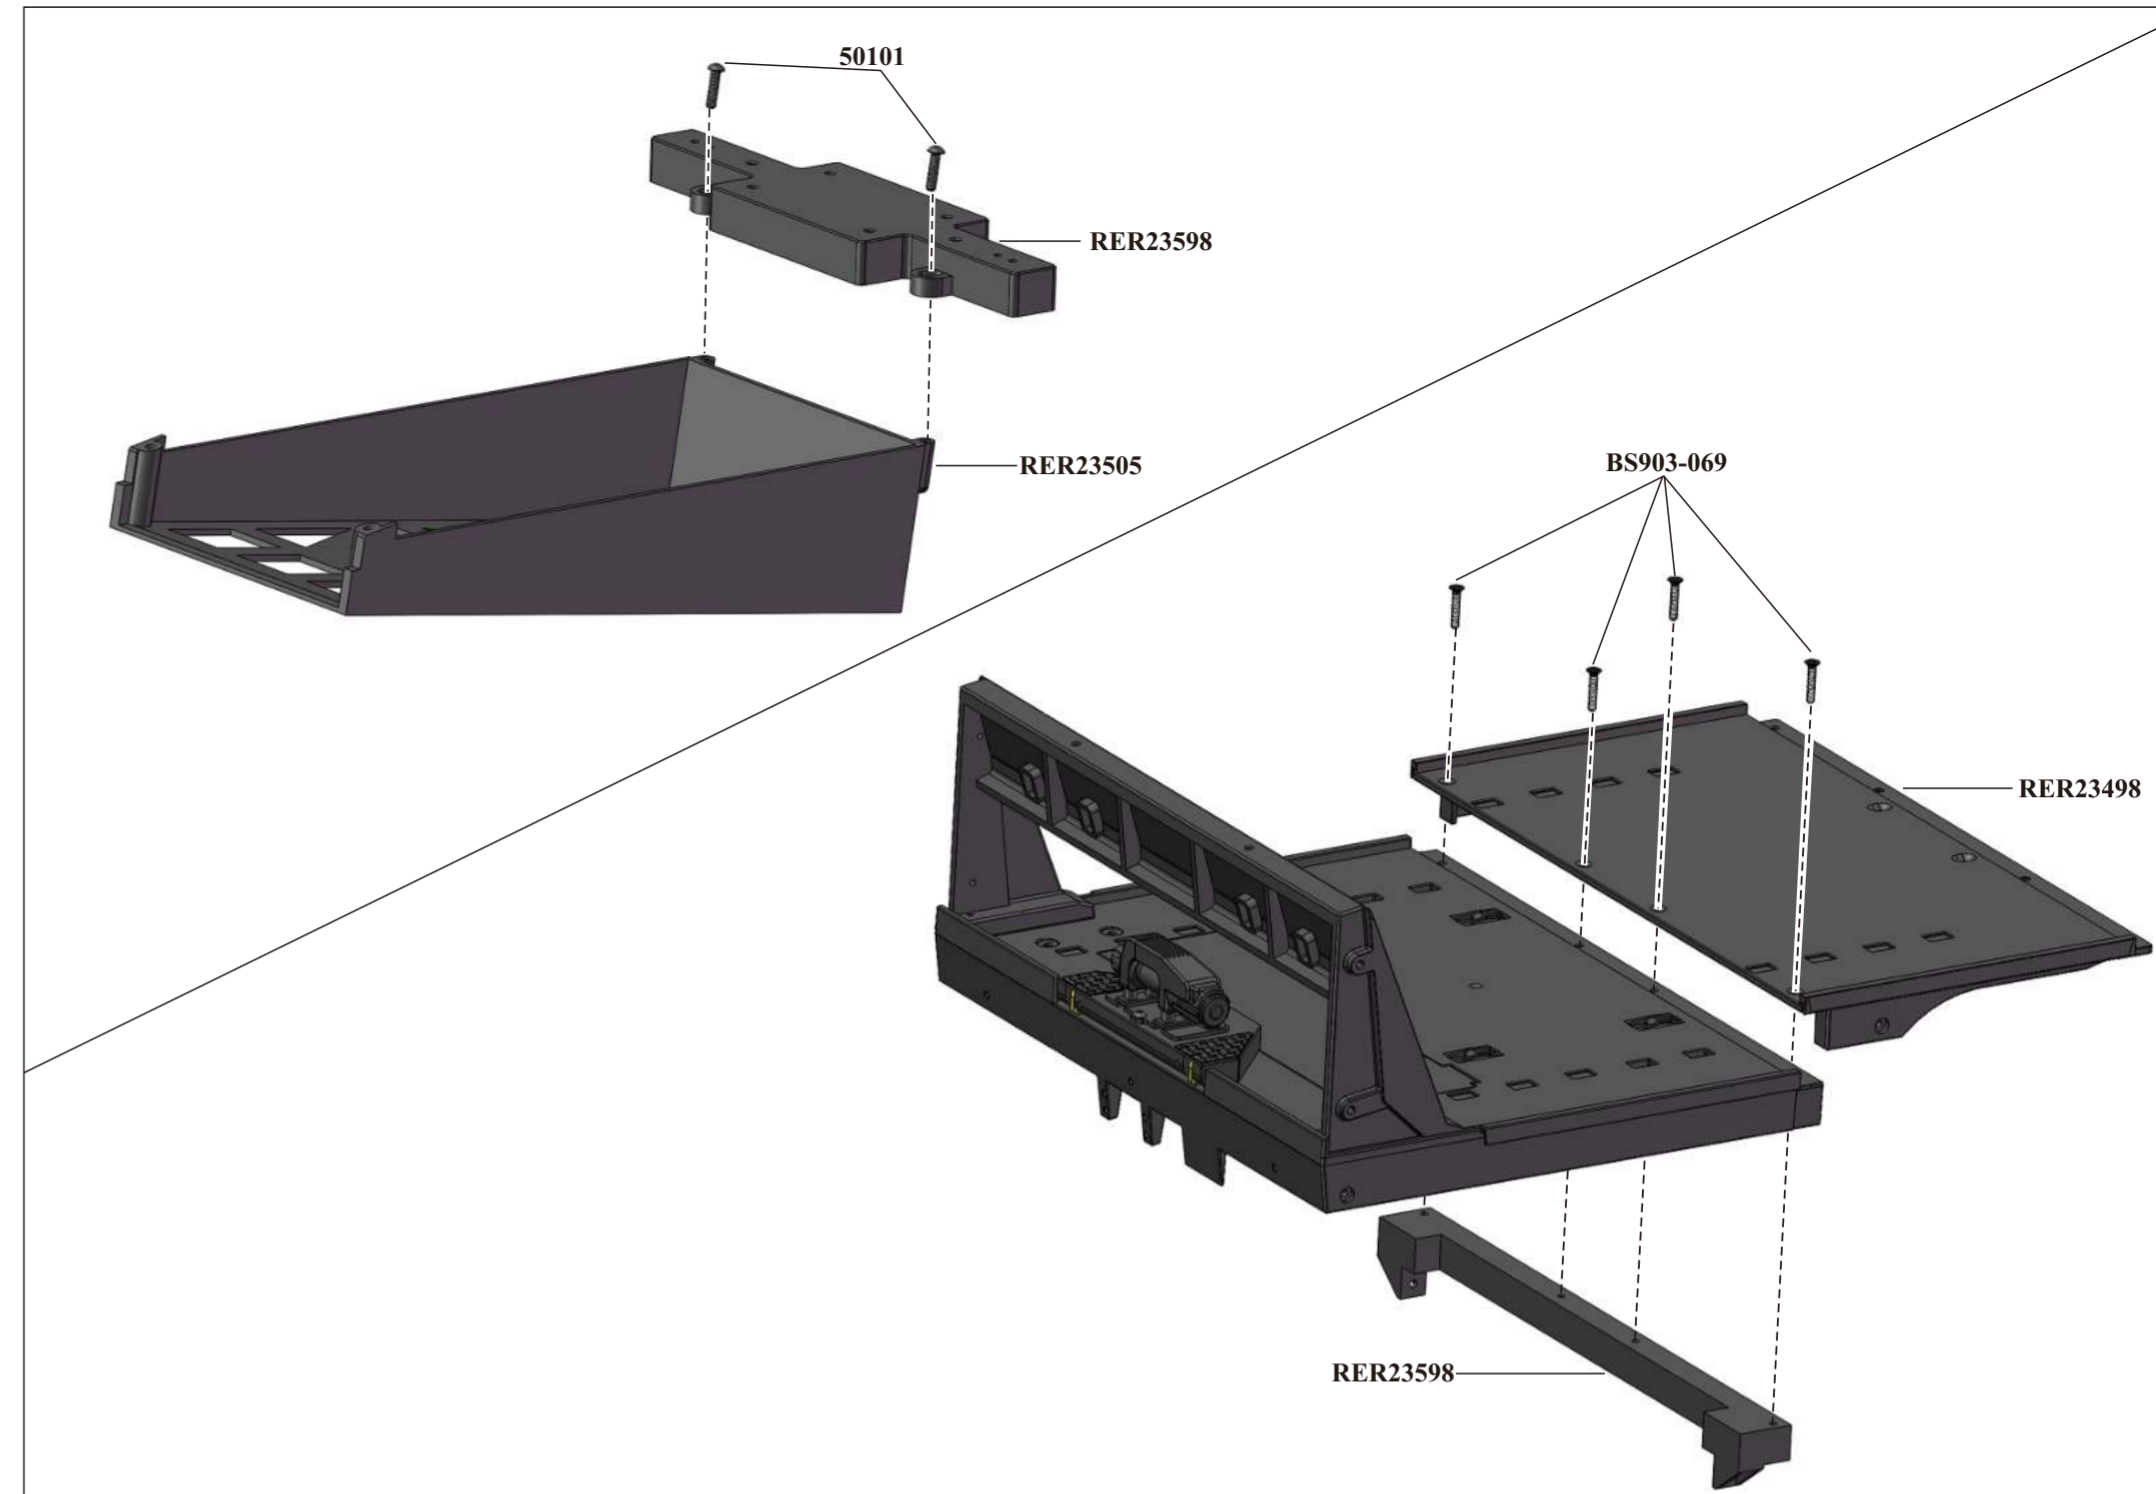

Spare Parts

RER23798-Hitch Screw Pins (4pcs)	RER23799-Axle(2pcs)	RER11373-10*5*4mm Rubber Sealed Ball Bearings(6pcs)	02102-3mm Lock Nuts (6pcs)	RER12694-4mm Flanged Lock Nuts (8pcs)
02098-M3*3 Grub Hex. Screw (8pcs)	82045-3*8mm Button Head Hex Machine Thread Screws (10pcs)	50100-3*10mm Button Head Hex Machine Thread Screws (8pcs)	50101-3*12mm Button Head Hex Machine Thread Screws (12pcs)	RER23800-3*15mm Button Head Hex Machine Thread Screws (12pcs)
13854-3*28mm Button Head Hex. Screw (8pcs)	85825-3*10mm Countersunk Hex Machine Thread Screws(4pcs)	BS903-069 3*16mm Countersunk Hex Machine Thread Screws(12pcs)	RER11377-3*43mm Shoulder Button Head Hex Machine Thread Screws (10pcs)	RER23801-3*47mm Shoulder Button Head Hex Machine Thread Screws (4pcs)
RER25172-2*5mm Round Head Tapper Hex Screw (12pcs)	13834-2*8mm Round Head Tapper Hex Screw (12pcs)	RER11380-2*10mm Round Head Screw (10pcs)	RER23802-2.5*8mm Head Machine Thread Screws (10pcs)	RER23803-2.5*25mm Cup Head Machine Thread Screws (4pcs)
70127-2.5mm E-clip (10pcs)	08027-Pin 2*10mm	180016S-12mm Wheel Hex & Pin Set	RER23804-Cab Panel w/ Side Panel (Black)(1st)	
RER23806-Deck sticker(Texture)(Black)(1st)		RER23805-Cab Panel w/ Side Panel (Clear)(1st)