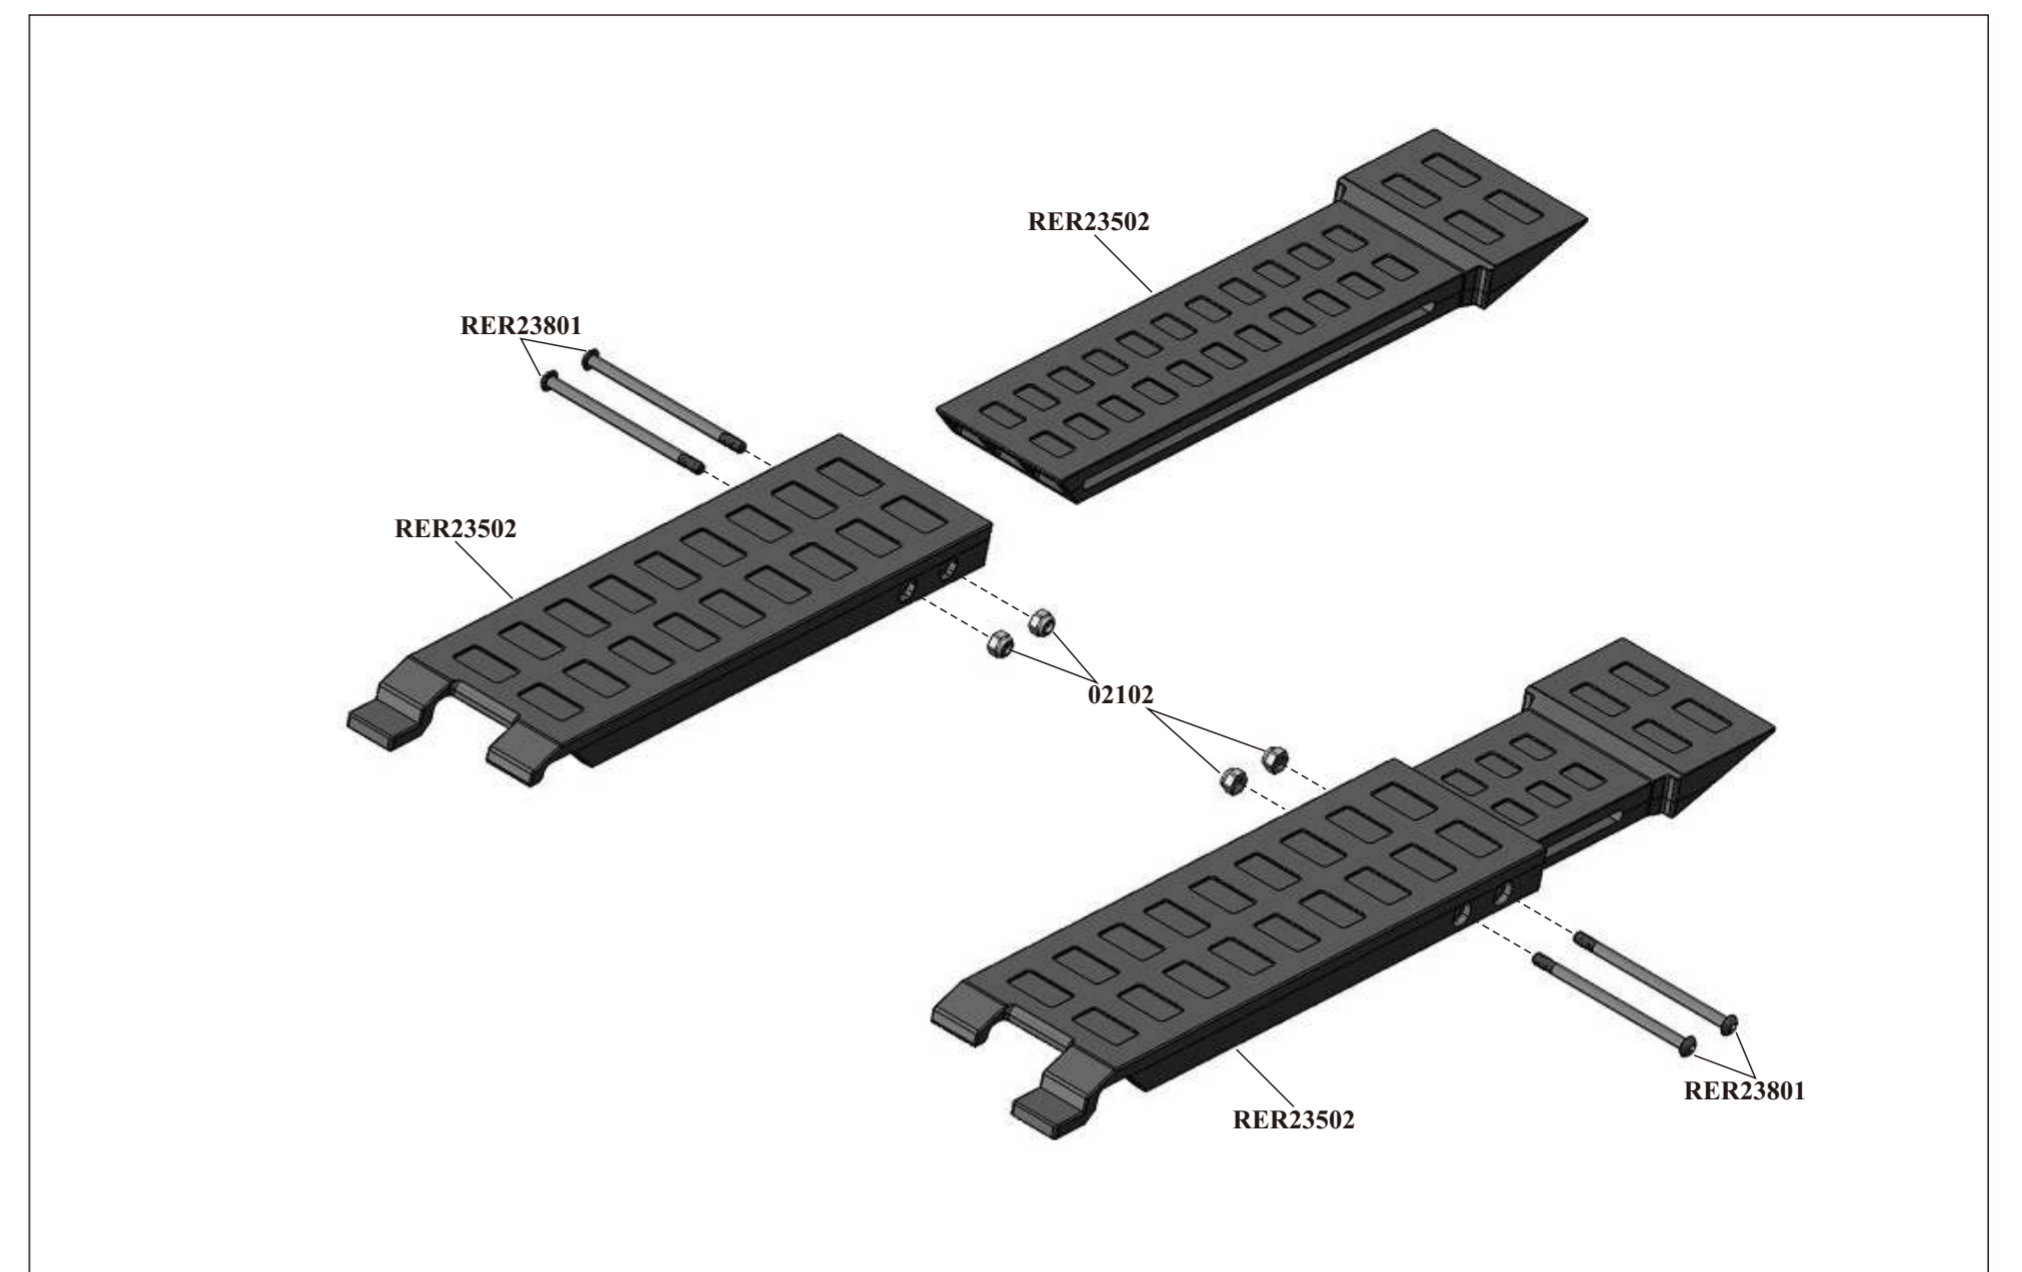

**Spare Parts**

RER23798-Hitch Screw Pins (4pcs)	RER23799-Axle(2pcs)	RER11373-10*5*4mm Rubber Sealed Ball Bearings(6pcs)	02102-3mm Lock Nuts (6pcs)	RER12694-4mm Flanged Lock Nuts (8pcs)
02098-M3*3 Grub Hex. Screw (8pcs)	82045-3*8mm Button Head Hex Machine Thread Screws (10pcs)	50100-3*10mm Button Head Hex Machine Thread Screws (8pcs)	50101-3*12mm Button Head Hex Machine Thread Screws (12pcs)	RER23800-3*15mm Button Head Hex Machine Thread Screws (12pcs)
13854-3*28mm Button Head Hex. Screw (8pcs)	85825-3*10mm Countersunk Hex Machine Thread Screws(4pcs)	BS903-069 3*16mm Countersunk Hex Machine Thread Screws(12pcs)	RER11377-3*43mm Shoulder Button Head Hex Machine Thread Screws (10pcs)	RER23801-3*47mm Shoulder Button Head Hex Machine Thread Screws (4pcs)
RER25172-2*5mm Round Head Tapper Hex Screw (12pcs)	13834-2*8mm Round Head Tapper Hex Screw (12pcs)	RER11380-2*10mm Round Head Screw (10pcs)	RER23802-2.5*8mm Head Machine Thread Screws (10pcs)	RER23803-2.5*25mm Cup Head Machine Thread Screws (4pcs)
70127-2.5mm E-clip (10pcs)	08027-Pin 2*10mm	180016S-12mm Wheel Hex & Pin Set	RER23804-Cab Panel w/ Side Panel (Black)(1st)	
RER23806-Deck sticker(Texture)(Black)(1st)		RER23805-Cab Panel w/ Side Panel (Clear)(1st)		