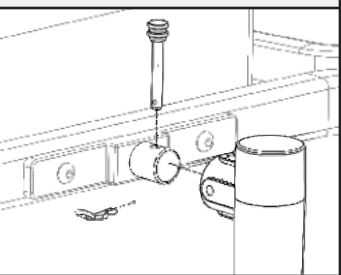

## INCLUDED ACCESSORIES

Chock Blocks, Ramps, Straps, Wheel Caps, Adjustable Hitch Mount, COE Custom Hauler Hitch, Winch & Jack Stand

Includes straps.

Faux winch.

Storage rack.

Storage compartment.

Includes COE hitch.

Adjustable hitch height.

Includes two hitch mounts.

Jack install.

Jack Storage.

Includes wheel chocks.

Easy ramp storage.

Removeable telescoping ramps.

Screw on wheel center caps.