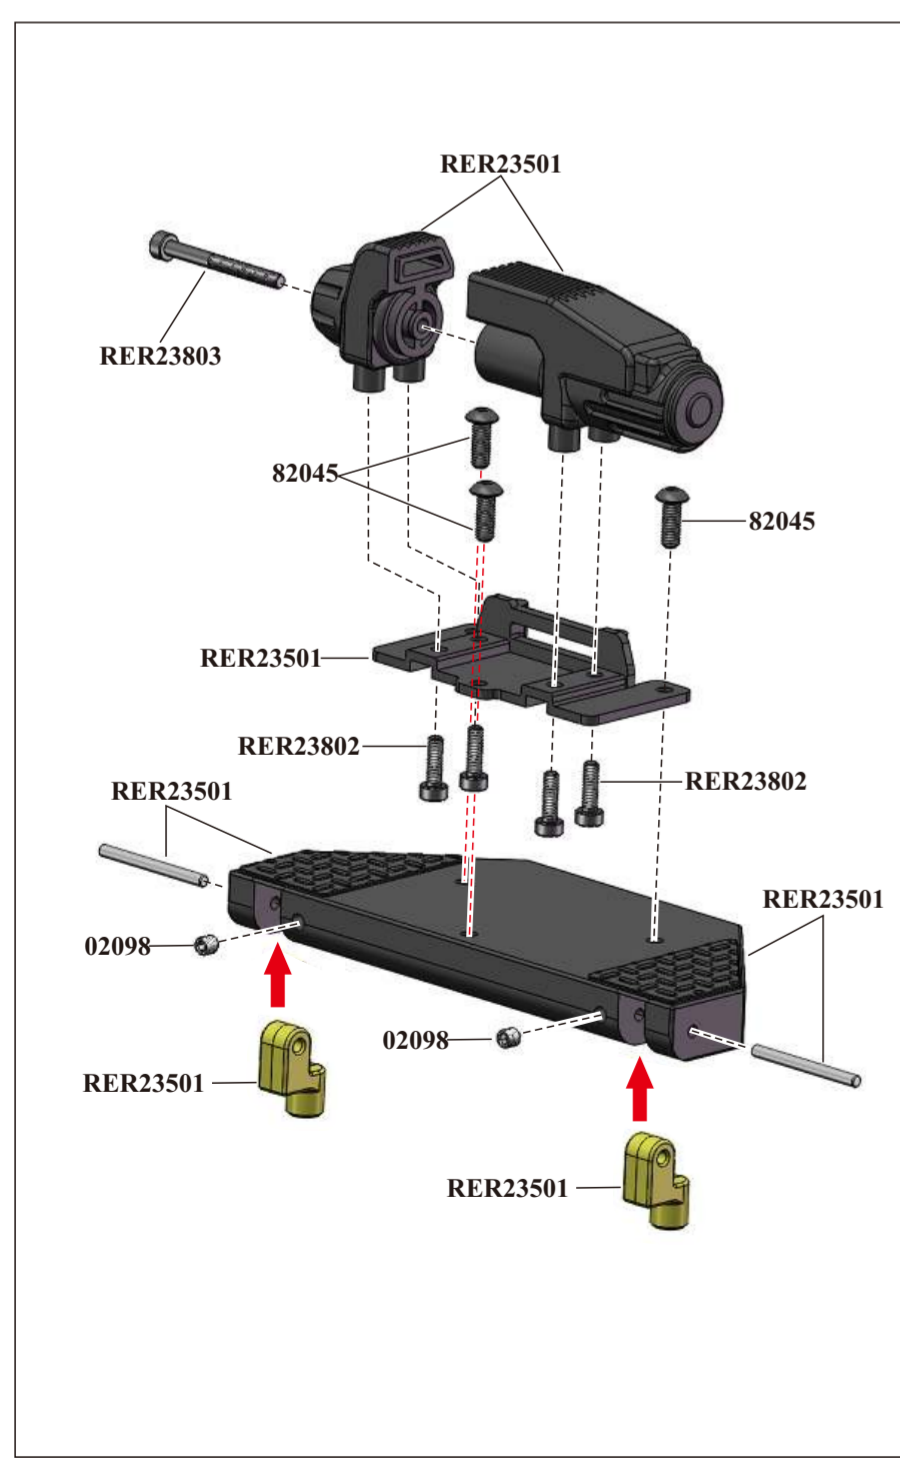

Spare Parts

RER23798-Hitch Screw Pins (4pcs)	RER23799-Axle(2pcs)	RER11373-10*5*4mm Rubber Sealed Ball Bearings(6pcs)	02102-3mm Lock Nuts (6pcs)	RER12694-4mm Flanged Lock Nuts (8pcs)
02098-M3*3 Grub Hex. Screw (8pcs)	82045-3*8mm Button Head Hex Machine Thread Screws (10pcs)	50100-3*10mm Button Head Hex Machine Thread Screws (8pcs)	50101-3*12mm Button Head Hex Machine Thread Screws (12pcs)	RER23800-3*15mm Button Head Hex Machine Thread Screws (12pcs)
13854-3*28mm Button Head Hex. Screw (8pcs)	85825-3*10mm Countersunk Hex Machine Thread Screws(4pcs)	BS903-069 3*16mm Countersunk Hex Machine Thread Screws(12pcs)	RER11377-3*43mm Shoulder Button Head Hex Machine Thread Screws (10pcs)	RER23801-3*47mm Shoulder Button Head Hex Machine Thread Screws (4pcs)
RER25172-2*5mm Round Head Tapper Hex Screw (12pcs)	13834-2*8mm Round Head Tapper Hex Screw (12pcs)	RER11380-2*10mm Round Head Screw (10pcs)	RER23802-2.5*8mm Head Machine Thread Screws (10pcs)	RER23803-2.5*25mm Cup Head Machine Thread Screws (4pcs)
70127-2.5mm E-clip (10pcs)	08027-Pin 2*10mm	180016S-12mm Wheel Hex & Pin Set	RER23804-Cab Panel w/ Side Panel (Black)(1st)	
RER23806-Deck sticker(Texture)(Black)(1st)		RER23805-Cab Panel w/ Side Panel (Clear)(1st)