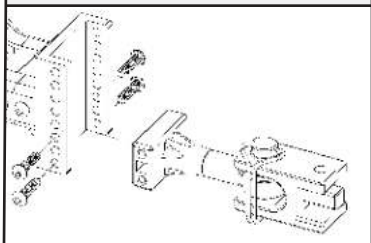

## INCLUDED ACCESSORIES

Chock Blocks, Ramps, Straps, Wheel Caps, Adjustable Hitch Mount, COE Custom Hauler Hitch, Winch & Jack Stand

Includes straps.

Faux winch.

Storage rack.

Storage compartment.

Includes COE hitch.

Adjustable hitch height.

Includes two hitch mounts.

Jack install.

Jack Storage.

Includes wheel chocks.

Easy ramp storage.

Removeable telescoping ramps.

Screw on wheel center caps.