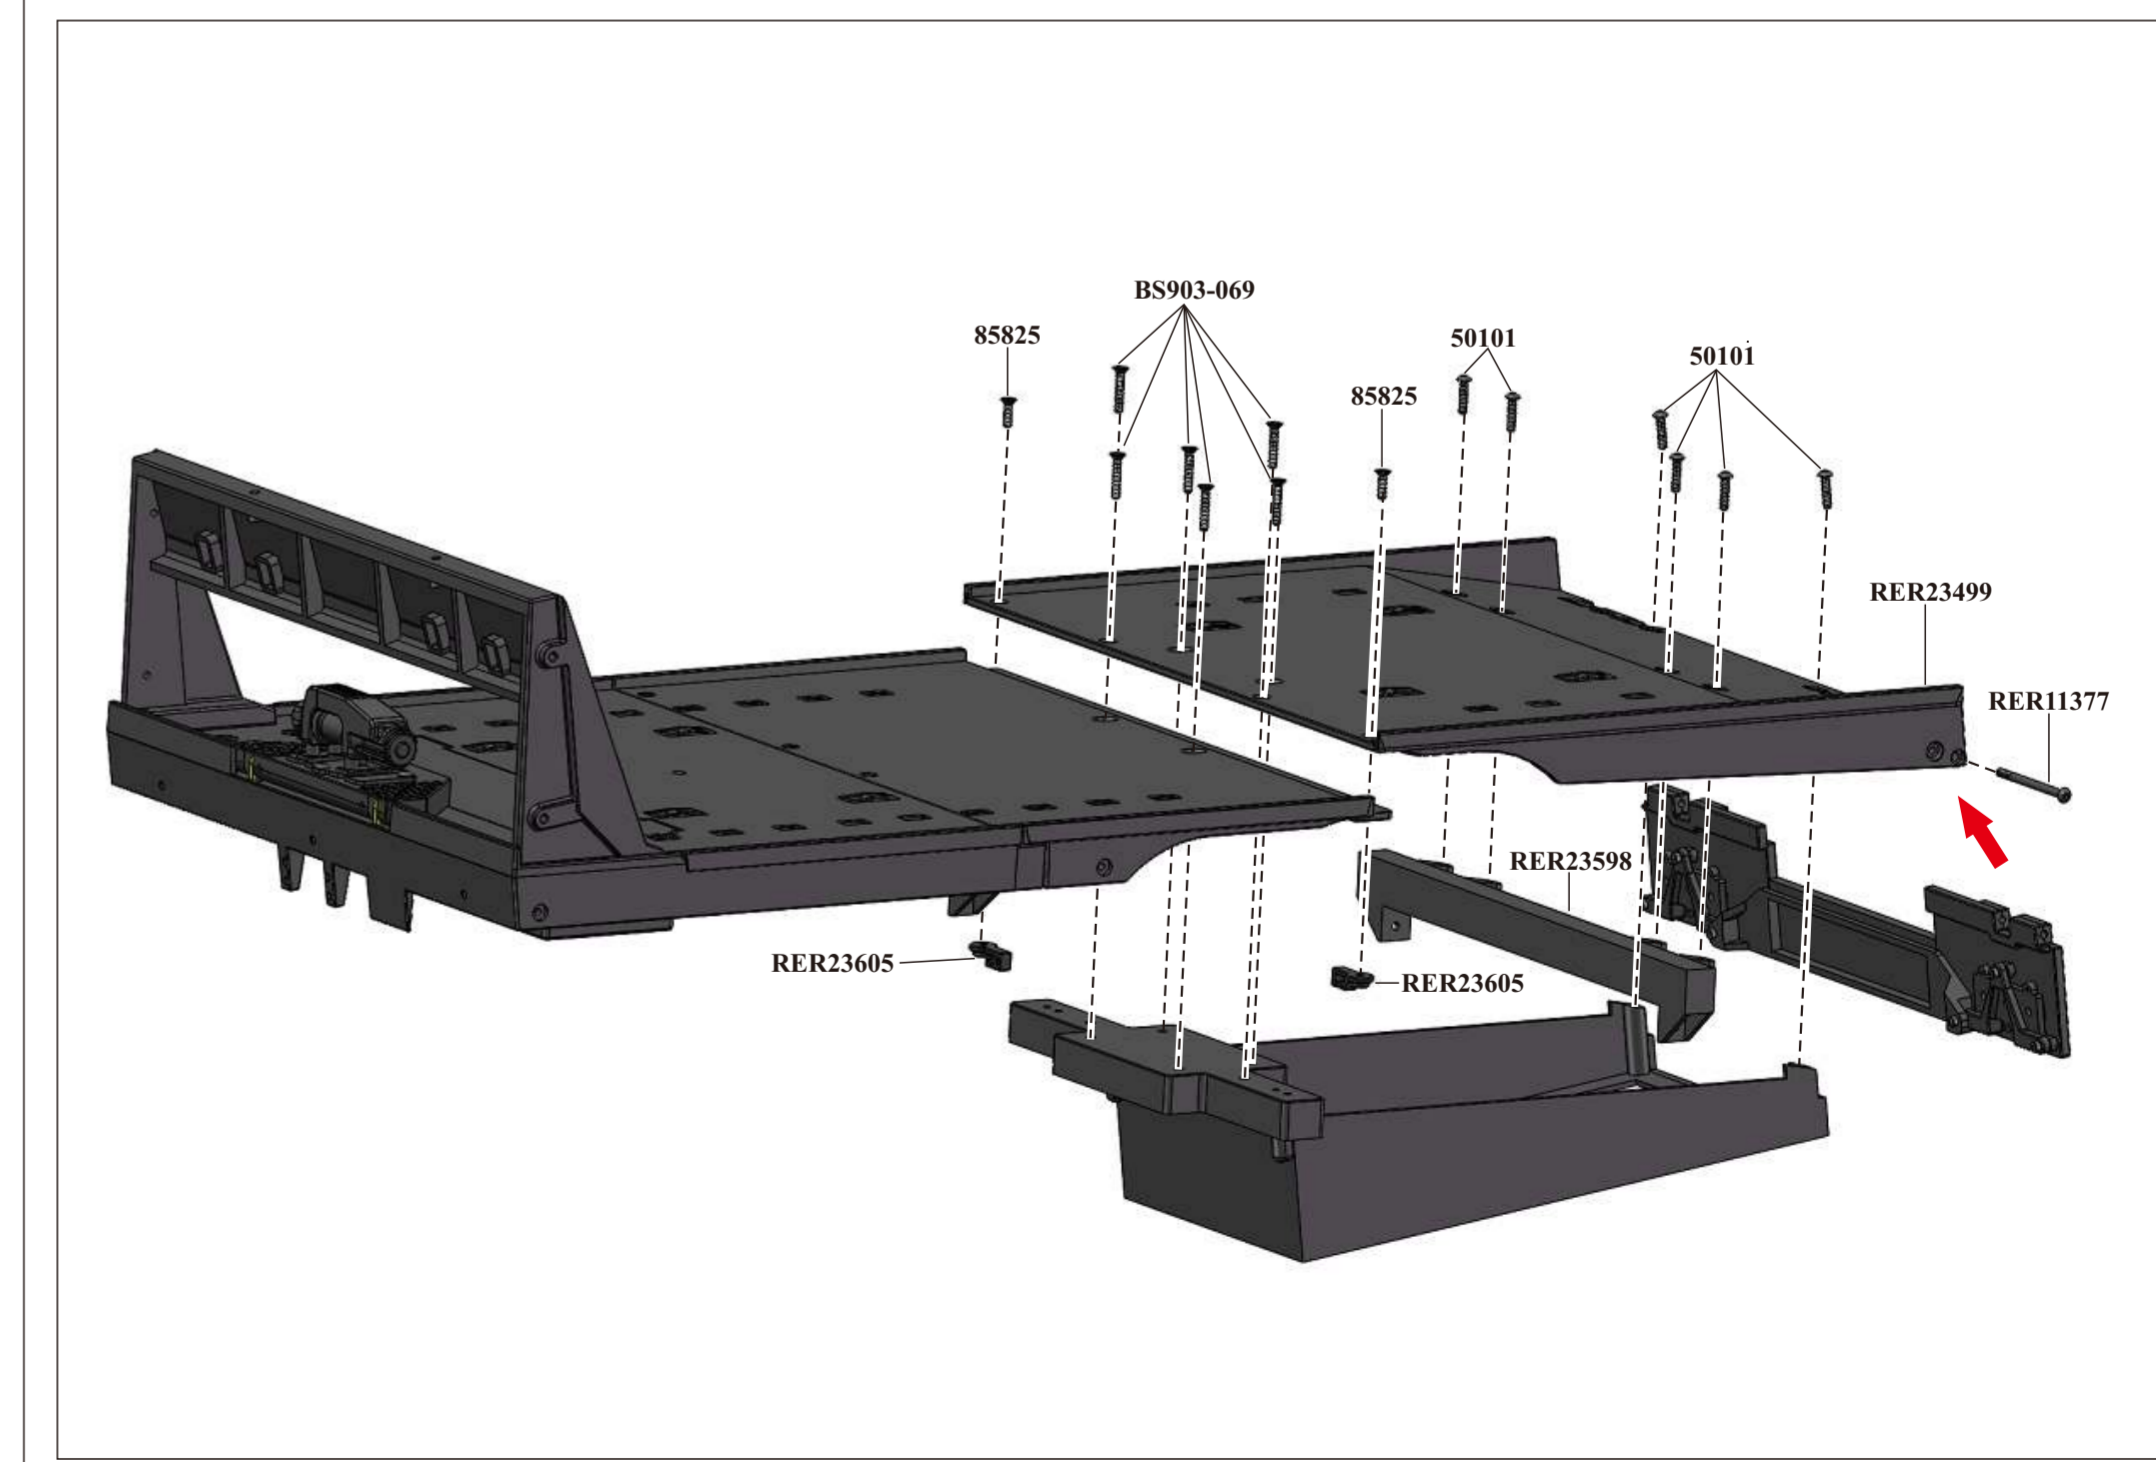

Spare Parts

RER23798-Hitch Screw Pins (4pcs)	RER23799-Axle(2pcs)	RER11373-10*5*4mm Rubber Sealed Ball Bearings(6pcs)	02102-3mm Lock Nuts (6pcs)	RER12694-4mm Flanged Lock Nuts (8pcs)
02098-M3*3 Grub Hex. Screw (8pcs)	82045-3*8mm Button Head Hex Machine Thread Screws (10pcs)	50100-3*10mm Button Head Hex Machine Thread Screws (8pcs)	50101-3*12mm Button Head Hex Machine Thread Screws (12pcs)	RER23800-3*15mm Button Head Hex Machine Thread Screws (12pcs)
13854-3*28mm Button Head Hex. Screw (8pcs)	85825-3*10mm Countersunk Hex Machine Thread Screws(4pcs)	BS903-069 3*16mm Countersunk Hex Machine Thread Screws(12pcs)	RER11377-3*43mm Shoulder Button Head Hex Machine Thread Screws (10pcs)	RER23801-3*47mm Shoulder Button Head Hex Machine Thread Screws (4pcs)
RER25172-2*5mm Round Head Tapper Hex Screw (12pcs)	13834-2*8mm Round Head Tapper Hex Screw (12pcs)	RER11380-2*10mm Round Head Screw (10pcs)	RER23802-2.5*8mm Head Machine Thread Screws (10pcs)	RER23803-2.5*25mm Cup Head Machine Thread Screws (4pcs)
70127-2.5mm E-clip (10pcs)	08027-Pin 2*10mm	180016S-12mm Wheel Hex & Pin Set	RER23804-Cab Panel w/ Side Panel (Black)(1st)	
RER23806-Deck sticker(Texture)(Black)(1st)		RER23805-Cab Panel w/ Side Panel (Clear)(1st)