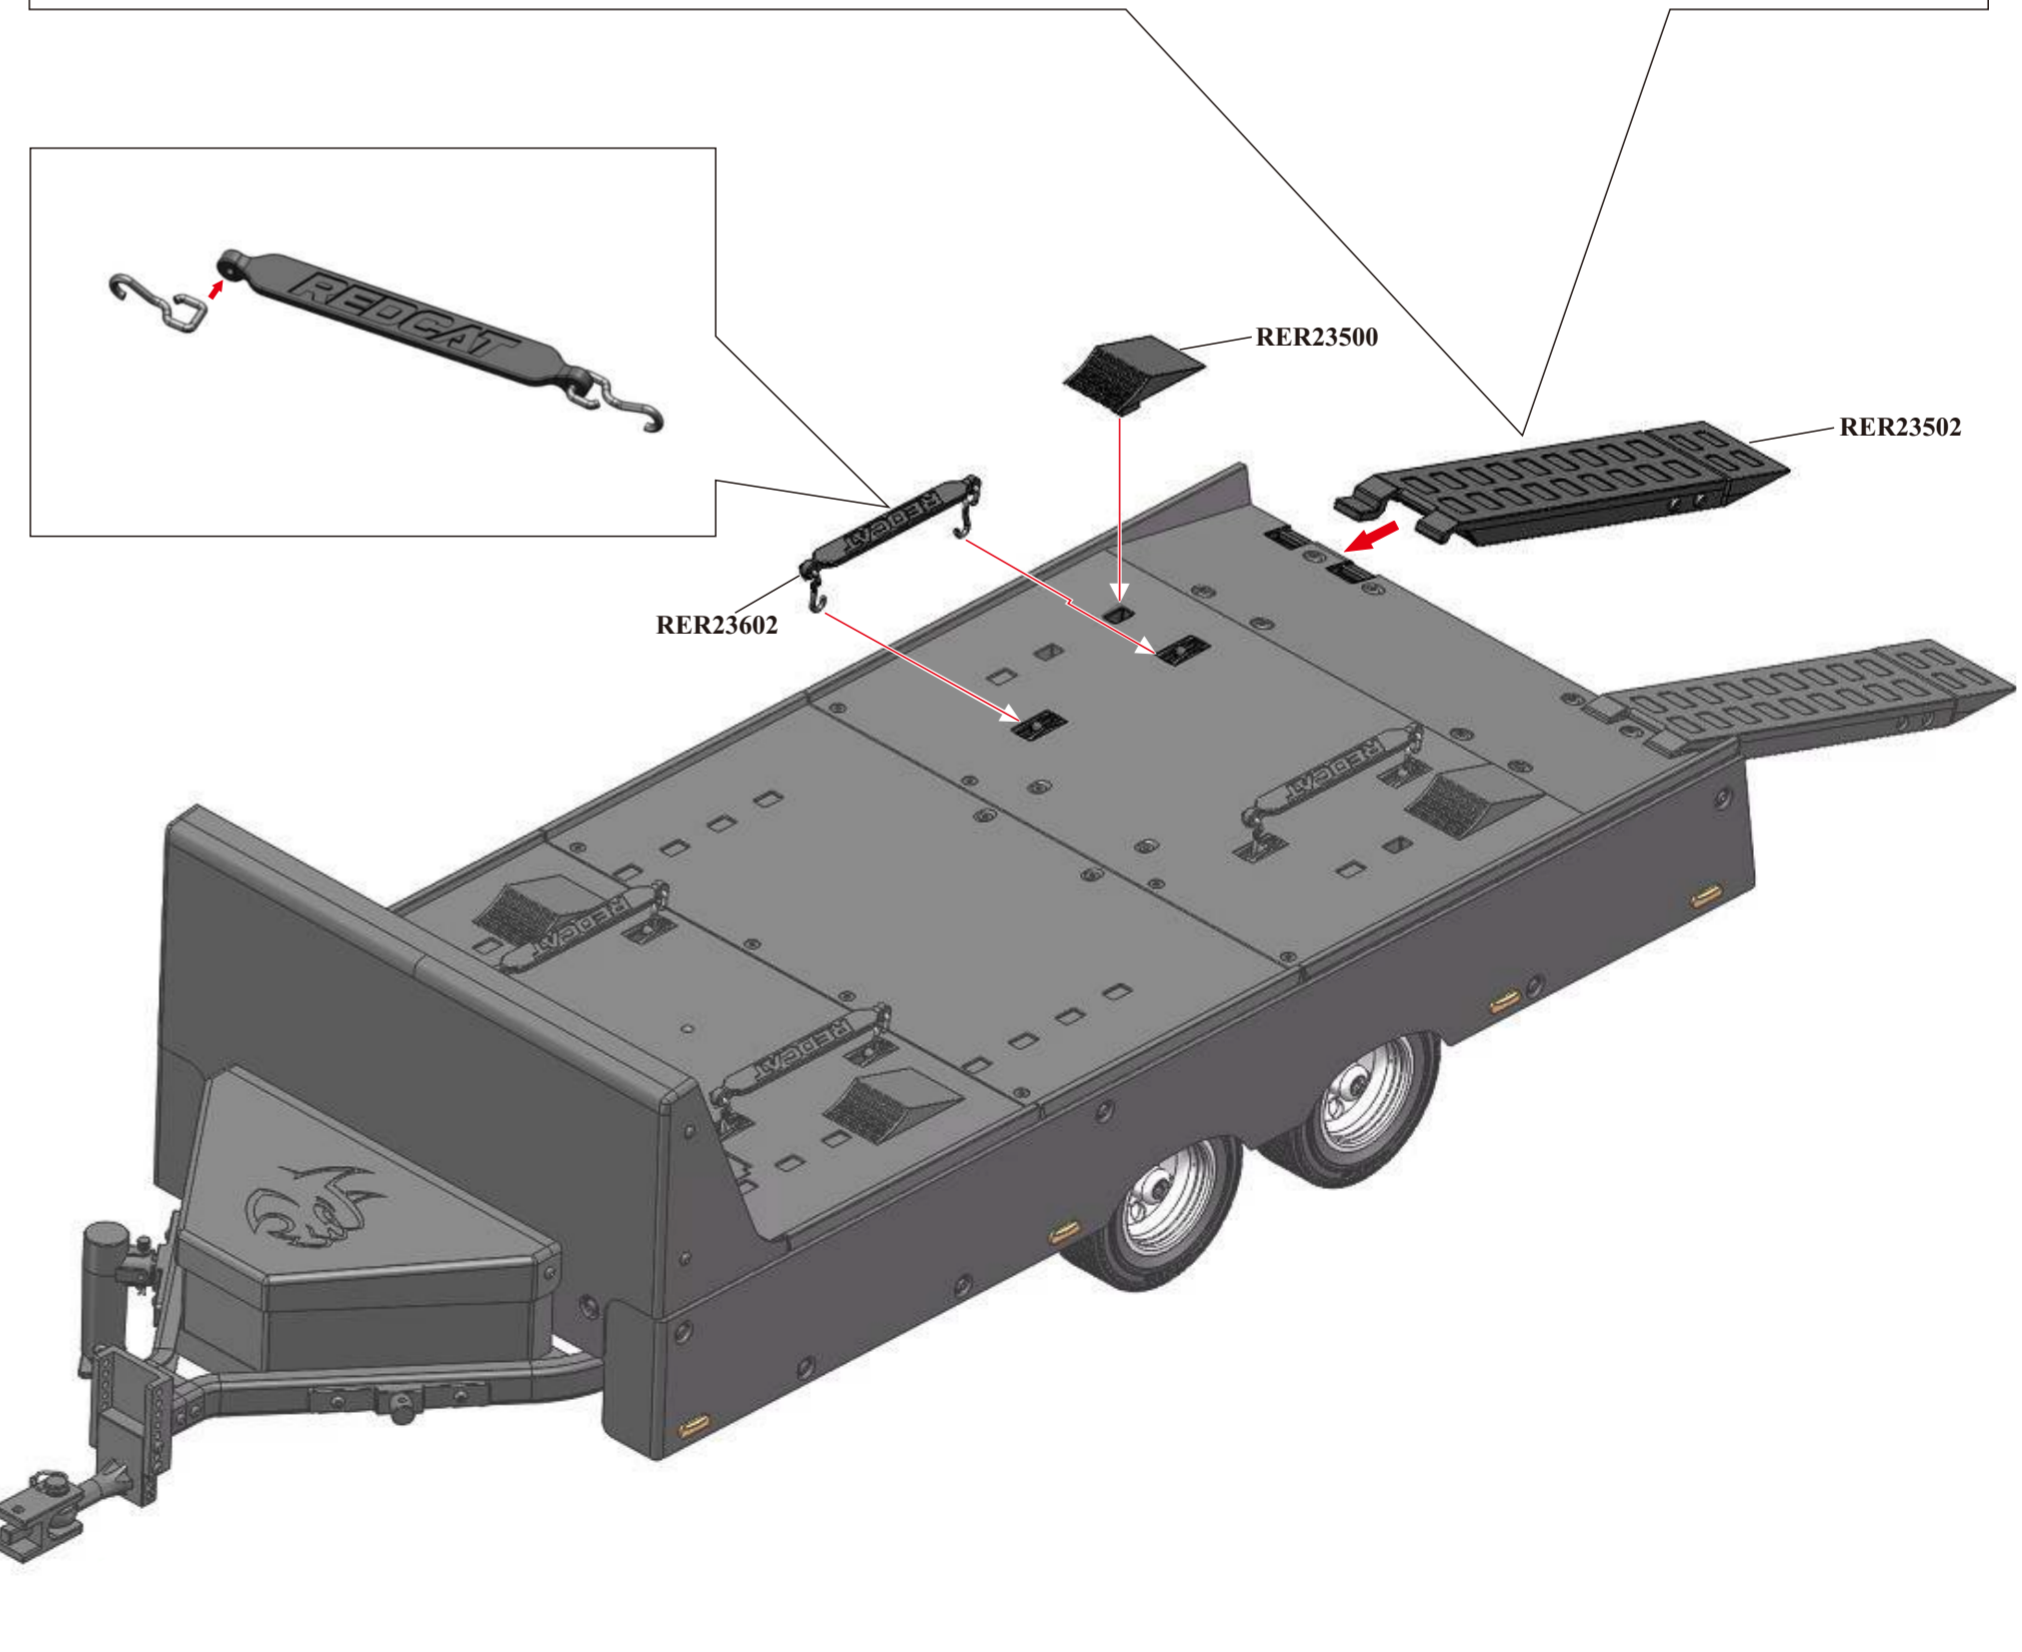

**Spare Parts**

RER23798-Hitch Screw Pins (4pcs)	RER23799-Axle(2pcs)	RER11373-10*5*4mm Rubber Sealed Ball Bearings(6pcs)	02102-3mm Lock Nuts (6pcs)	RER12694-4mm Flanged Lock Nuts (8pcs)
02098-M3*3 Grub Hex. Screw (8pcs)	82045-3*8mm Button Head Hex Machine Thread Screws (10pcs)	50100-3*10mm Button Head Hex Machine Thread Screws (8pcs)	50101-3*12mm Button Head Hex Machine Thread Screws (12pcs)	RER23800-3*15mm Button Head Hex Machine Thread Screws (12pcs)
13854-3*28mm Button Head Hex. Screw (8pcs)	85825-3*10mm Countersunk Hex Machine Thread Screws(4pcs)	BS903-069 3*16mm Countersunk Hex Machine Thread Screws(12pcs)	RER11377-3*43mm Shoulder Button Head Hex Machine Thread Screws (10pcs)	RER23801-3*47mm Shoulder Button Head Hex Machine Thread Screws (4pcs)
RER25172-2*5mm Round Head Tapper Hex Screw (12pcs)	13834-2*8mm Round Head Tapper Hex Screw (12pcs)	RER11380-2*10mm Round Head Screw (10pcs)	RER23802-2.5*8mm Head Machine Thread Screws (10pcs)	RER23803-2.5*25mm Cup Head Machine Thread Screws (4pcs)
70127-2.5mm E-clip (10pcs)	08027-Pin 2*10mm	180016S-12mm Wheel Hex & Pin Set	RER23804-Cab Panel w/ Side Panel (Black)(1st)	
RER23806-Deck sticker(Texture)(Black)(1st)		RER23805-Cab Panel w/ Side Panel (Clear)(1st)		