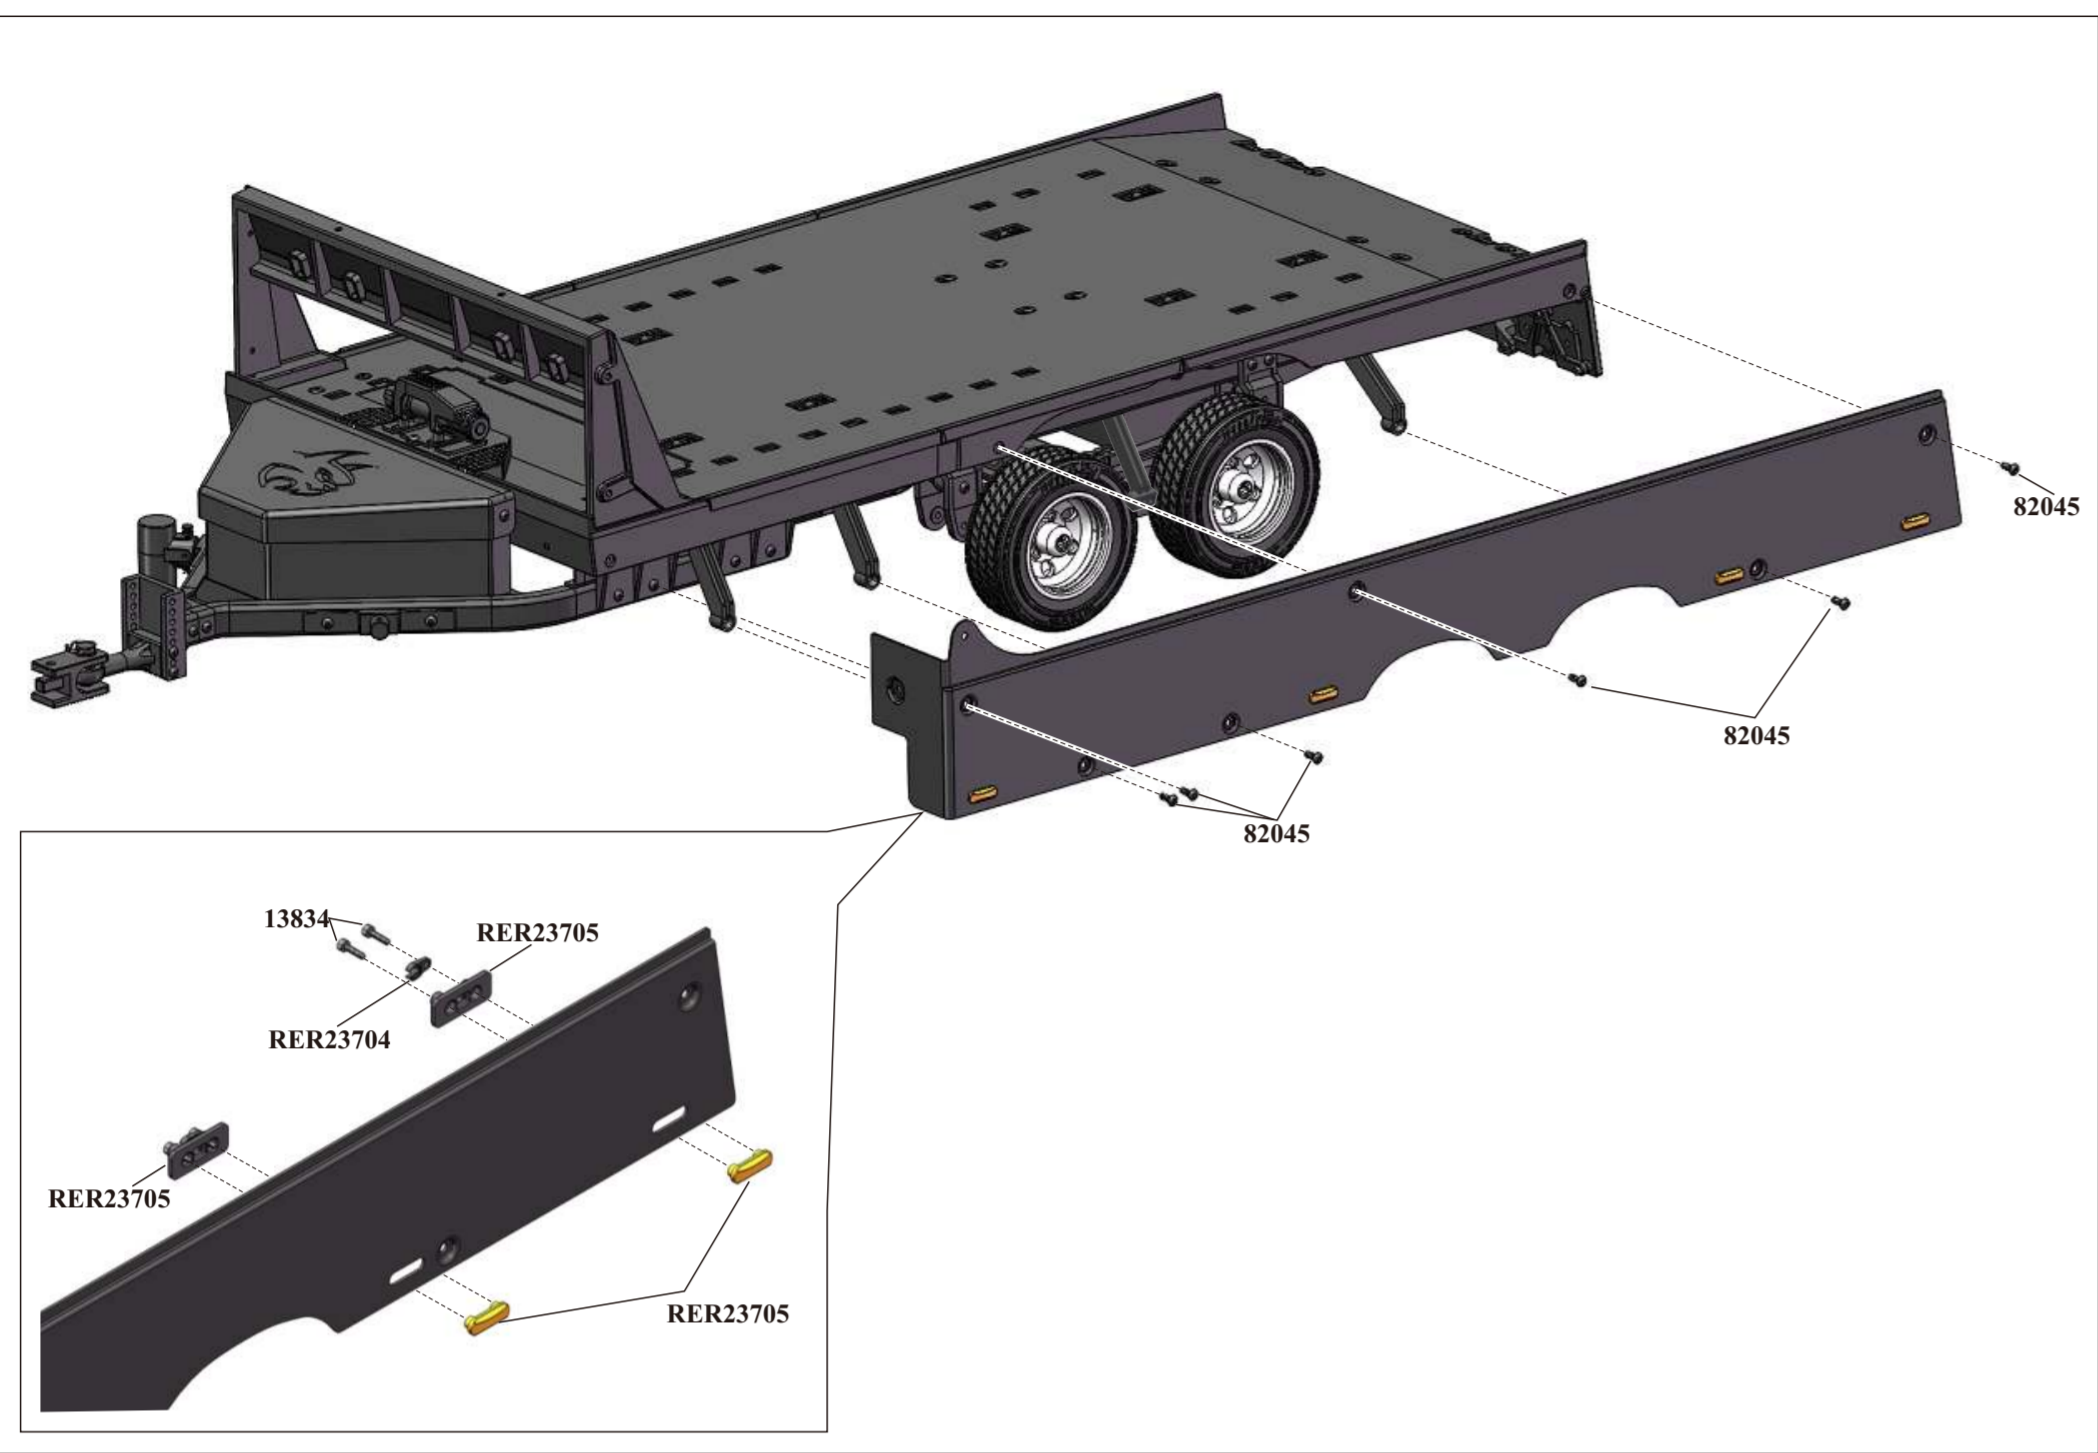

Adjustable hitch height.

Includes two hitch mounts.

Jack install.

Jack Storage.

Includes wheel chocks.

Easy ramp storage.

Removeable telescoping ramps.

Screw on wheel center caps.

**Spare Parts**

RER23798-Hitch Screw Pins (4pcs)	RER23799-Axle(2pcs)	RER11373-10*5*4mm Rubber Sealed Ball Bearings(6pcs)	02102-3mm Lock Nuts (6pcs)	RER12694-4mm Flanged Lock Nuts (8pcs)
02098-M3*3 Grub Hex. Screw (8pcs)	82045-3*8mm Button Head Hex Machine Thread Screws (10pcs)	50100-3*10mm Button Head Hex Machine Thread Screws (8pcs)	50101-3*12mm Button Head Hex Machine Thread Screws (12pcs)	RER23800-3*15mm Button Head Hex Machine Thread Screws (12pcs)
13854-3*28mm Button Head Hex. Screw (8pcs)	85825-3*10mm Countersunk Hex Machine Thread Screws(4pcs)	BS903-069 3*16mm Countersunk Hex Machine Thread Screws(12pcs)	RER11377-3*43mm Shoulder Button Head Hex Machine Thread Screws (10pcs)	RER23801-3*47mm Shoulder Button Head Hex Machine Thread Screws (4pcs)
RER25172-2*5mm Round Head Tapper Hex Screw (12pcs)	13834-2*8mm Round Head Tapper Hex Screw (12pcs)	RER11380-2*10mm Round Head Screw (10pcs)	RER23802-2.5*8mm Head Machine Thread Screws (10pcs)	RER23803-2.5*25mm Cup Head Machine Thread Screws (4pcs)
70127-2.5mm E-clip (10pcs)	08027-Pin 2*10mm	180016S-12mm Wheel Hex & Pin Set	RER23804-Cab Panel w/ Side Panel (Black)(1st)	
RER23806-Deck sticker(Texture)(Black)(1st)		RER23805-Cab Panel w/ Side Panel (Clear)(1st)		