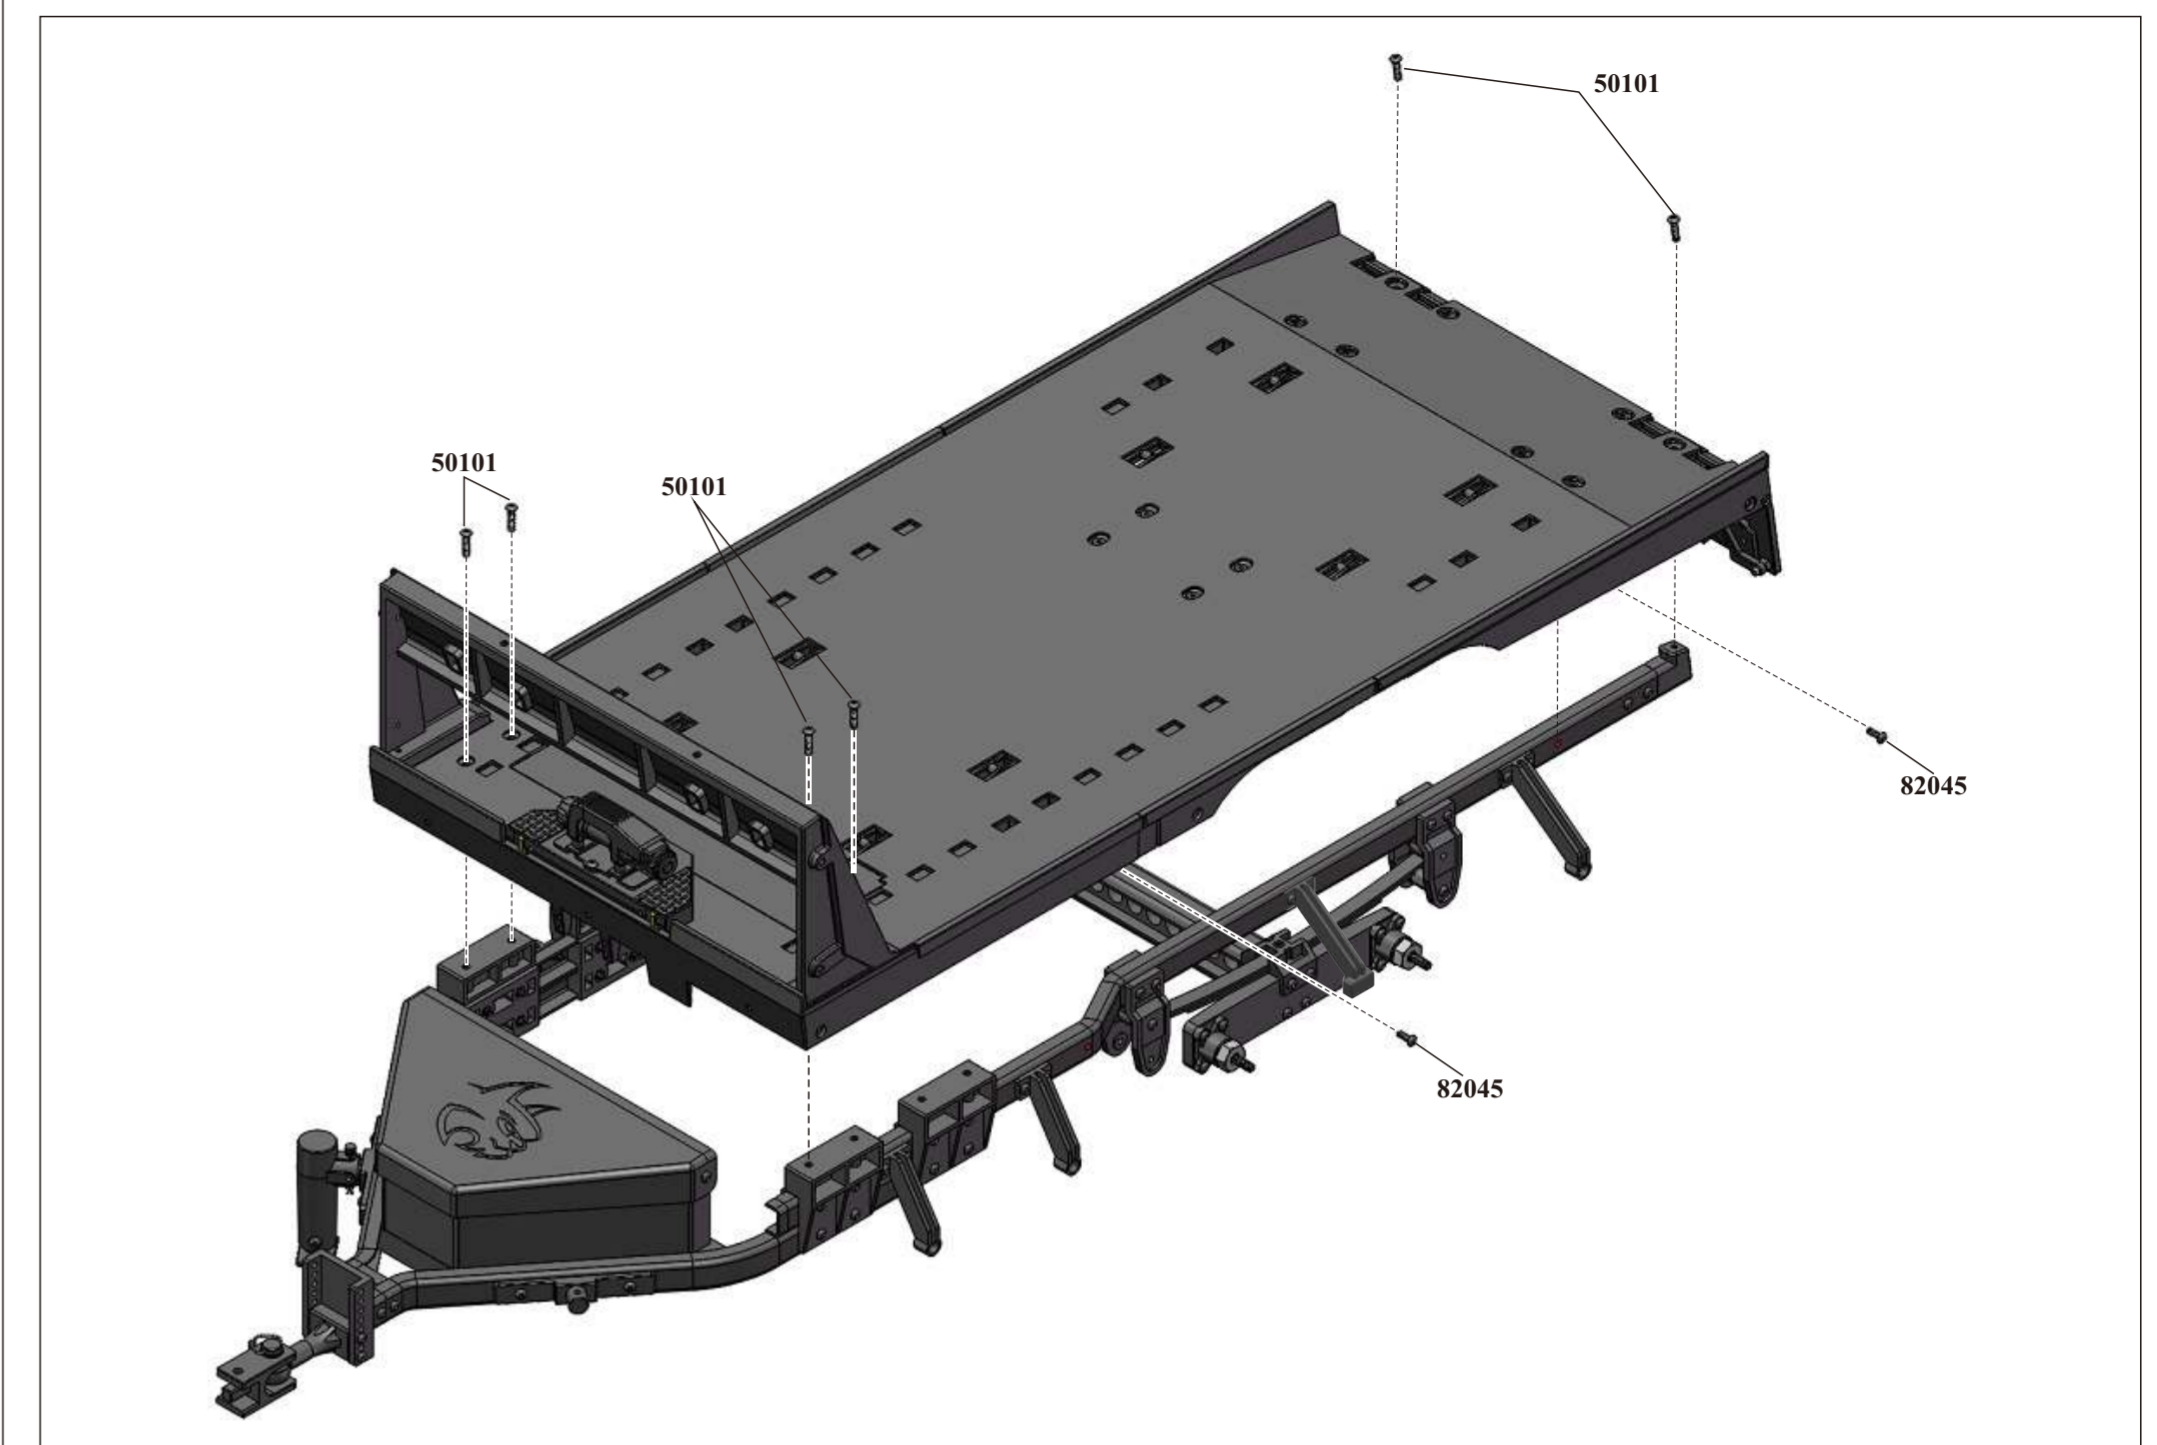

**Spare Parts**

RER23798-Hitch Screw Pins (4pcs)	RER23799-Axle(2pcs)	RER11373-10*5*4mm Rubber Sealed Ball Bearings(6pcs)	02102-3mm Lock Nuts (6pcs)	RER12694-4mm Flanged Lock Nuts (8pcs)
02098-M3*3 Grub Hex. Screw (8pcs)	82045-3*8mm Button Head Hex Machine Thread Screws (10pcs)	50100-3*10mm Button Head Hex Machine Thread Screws (8pcs)	50101-3*12mm Button Head Hex Machine Thread Screws (12pcs)	RER23800-3*15mm Button Head Hex Machine Thread Screws (12pcs)
13854-3*28mm Button Head Hex. Screw (8pcs)	85825-3*10mm Countersunk Hex Machine Thread Screws(4pcs)	BS903-069 3*16mm Countersunk Hex Machine Thread Screws(12pcs)	RER11377-3*43mm Shoulder Button Head Hex Machine Thread Screws (10pcs)	RER23801-3*47mm Shoulder Button Head Hex Machine Thread Screws (4pcs)
RER25172-2*5mm Round Head Tapper Hex Screw (12pcs)	13834-2*8mm Round Head Tapper Hex Screw (12pcs)	RER11380-2*10mm Round Head Screw (10pcs)	RER23802-2.5*8mm Head Machine Thread Screws (10pcs)	RER23803-2.5*25mm Cup Head Machine Thread Screws (4pcs)
70127-2.5mm E-clip (10pcs)	08027-Pin 2*10mm	180016S-12mm Wheel Hex & Pin Set	RER23804-Cab Panel w/ Side Panel (Black)(1st)	
RER23806-Deck sticker(Texture)(Black)(1st)		RER23805-Cab Panel w/ Side Panel (Clear)(1st)		