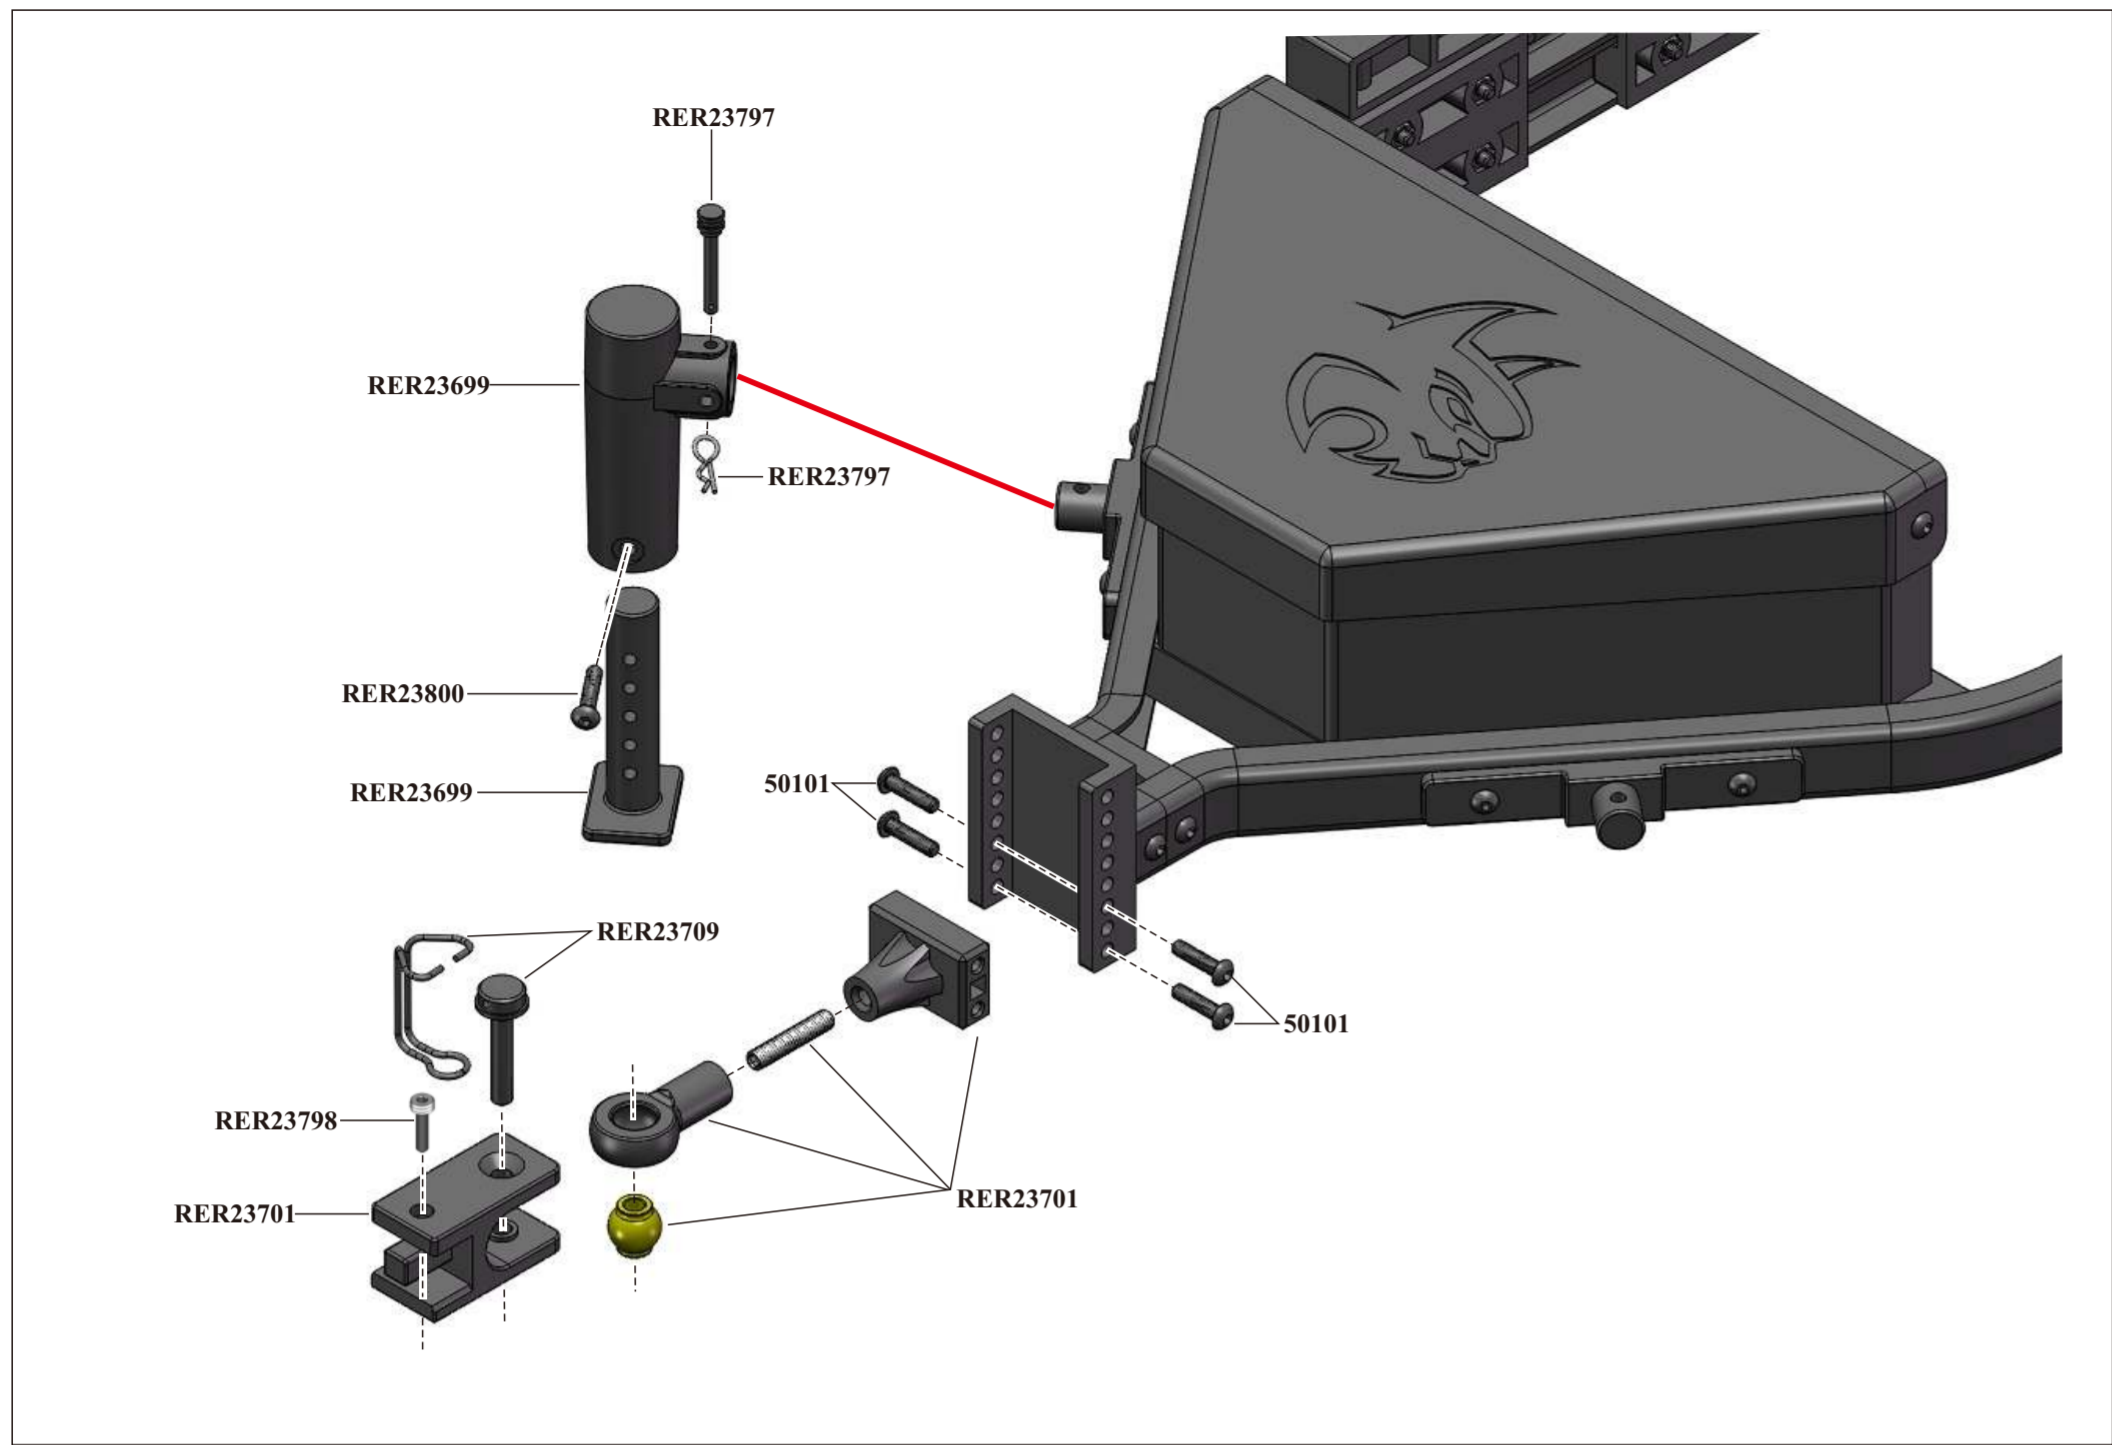

Adjustable hitch height.

Includes two hitch mounts.

Jack install.

Jack Storage.

Includes wheel chocks.

Easy ramp storage.

Removeable telescoping ramps.

Screw on wheel center caps.

**Spare Parts**

RER23798-Hitch Screw Pins (4pcs)	RER23799-Axle(2pcs)	RER11373-10*5*4mm Rubber Sealed Ball Bearings(6pcs)	02102-3mm Lock Nuts (6pcs)	RER12694-4mm Flanged Lock Nuts (8pcs)
02098-M3*3 Grub Hex. Screw (8pcs)	82045-3*8mm Button Head Hex Machine Thread Screws (10pcs)	50100-3*10mm Button Head Hex Machine Thread Screws (8pcs)	50101-3*12mm Button Head Hex Machine Thread Screws (12pcs)	RER23800-3*15mm Button Head Hex Machine Thread Screws (12pcs)
13854-3*28mm Button Head Hex. Screw (8pcs)	85825-3*10mm Countersunk Hex Machine Thread Screws(4pcs)	BS903-069 3*16mm Countersunk Hex Machine Thread Screws(12pcs)	RER11377-3*43mm Shoulder Button Head Hex Machine Thread Screws (10pcs)	RER23801-3*47mm Shoulder Button Head Hex Machine Thread Screws (4pcs)
RER25172-2*5mm Round Head Tapper Hex Screw (12pcs)	13834-2*8mm Round Head Tapper Hex Screw (12pcs)	RER11380-2*10mm Round Head Screw (10pcs)	RER23802-2.5*8mm Head Machine Thread Screws (10pcs)	RER23803-2.5*25mm Cup Head Machine Thread Screws (4pcs)
70127-2.5mm E-clip (10pcs)	08027-Pin 2*10mm	180016S-12mm Wheel Hex & Pin Set	RER23804-Cab Panel w/ Side Panel (Black)(1st)	
RER23806-Deck sticker(Texture)(Black)(1st)		RER23805-Cab Panel w/ Side Panel (Clear)(1st)		