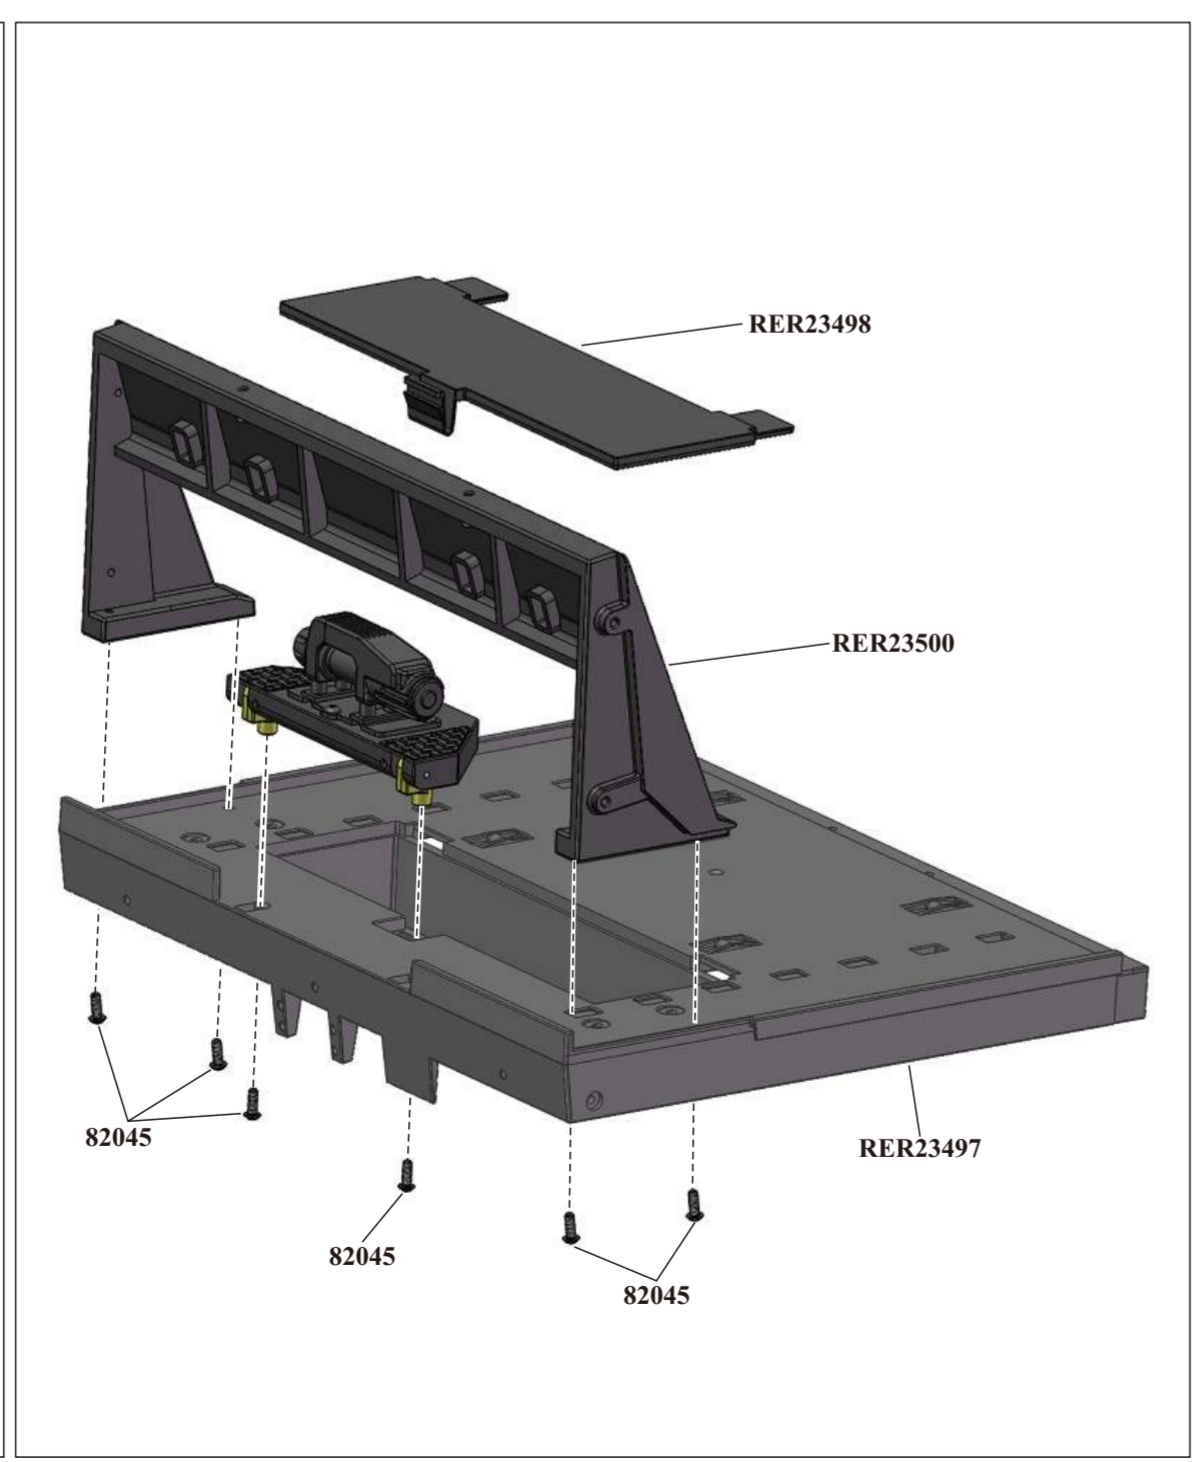

Spare Parts

RER23798-Hitch Screw Pins (4pcs)	RER23799-Axle(2pcs)	RER11373-10*5*4mm Rubber Sealed Ball Bearings(6pcs)	02102-3mm Lock Nuts (6pcs)	RER12694-4mm Flanged Lock Nuts (8pcs)
02098-M3*3 Grub Hex. Screw (8pcs)	82045-3*8mm Button Head Hex Machine Thread Screws (10pcs)	50100-3*10mm Button Head Hex Machine Thread Screws (8pcs)	50101-3*12mm Button Head Hex Machine Thread Screws (12pcs)	RER23800-3*15mm Button Head Hex Machine Thread Screws (12pcs)
13854-3*28mm Button Head Hex. Screw (8pcs)	85825-3*10mm Countersunk Hex Machine Thread Screws(4pcs)	BS903-069 3*16mm Countersunk Hex Machine Thread Screws(12pcs)	RER11377-3*43mm Shoulder Button Head Hex Machine Thread Screws (10pcs)	RER23801-3*47mm Shoulder Button Head Hex Machine Thread Screws (4pcs)
RER25172-2*5mm Round Head Tapper Hex Screw (12pcs)	13834-2*8mm Round Head Tapper Hex Screw (12pcs)	RER11380-2*10mm Round Head Screw (10pcs)	RER23802-2.5*8mm Head Machine Thread Screws (10pcs)	RER23803-2.5*25mm Cup Head Machine Thread Screws (4pcs)
70127-2.5mm E-clip (10pcs)	08027-Pin 2*10mm	180016S-12mm Wheel Hex & Pin Set	RER23804-Cab Panel w/ Side Panel (Black)(1st)	
RER23806-Deck sticker(Texture)(Black)(1st)		RER23805-Cab Panel w/ Side Panel (Clear)(1st)