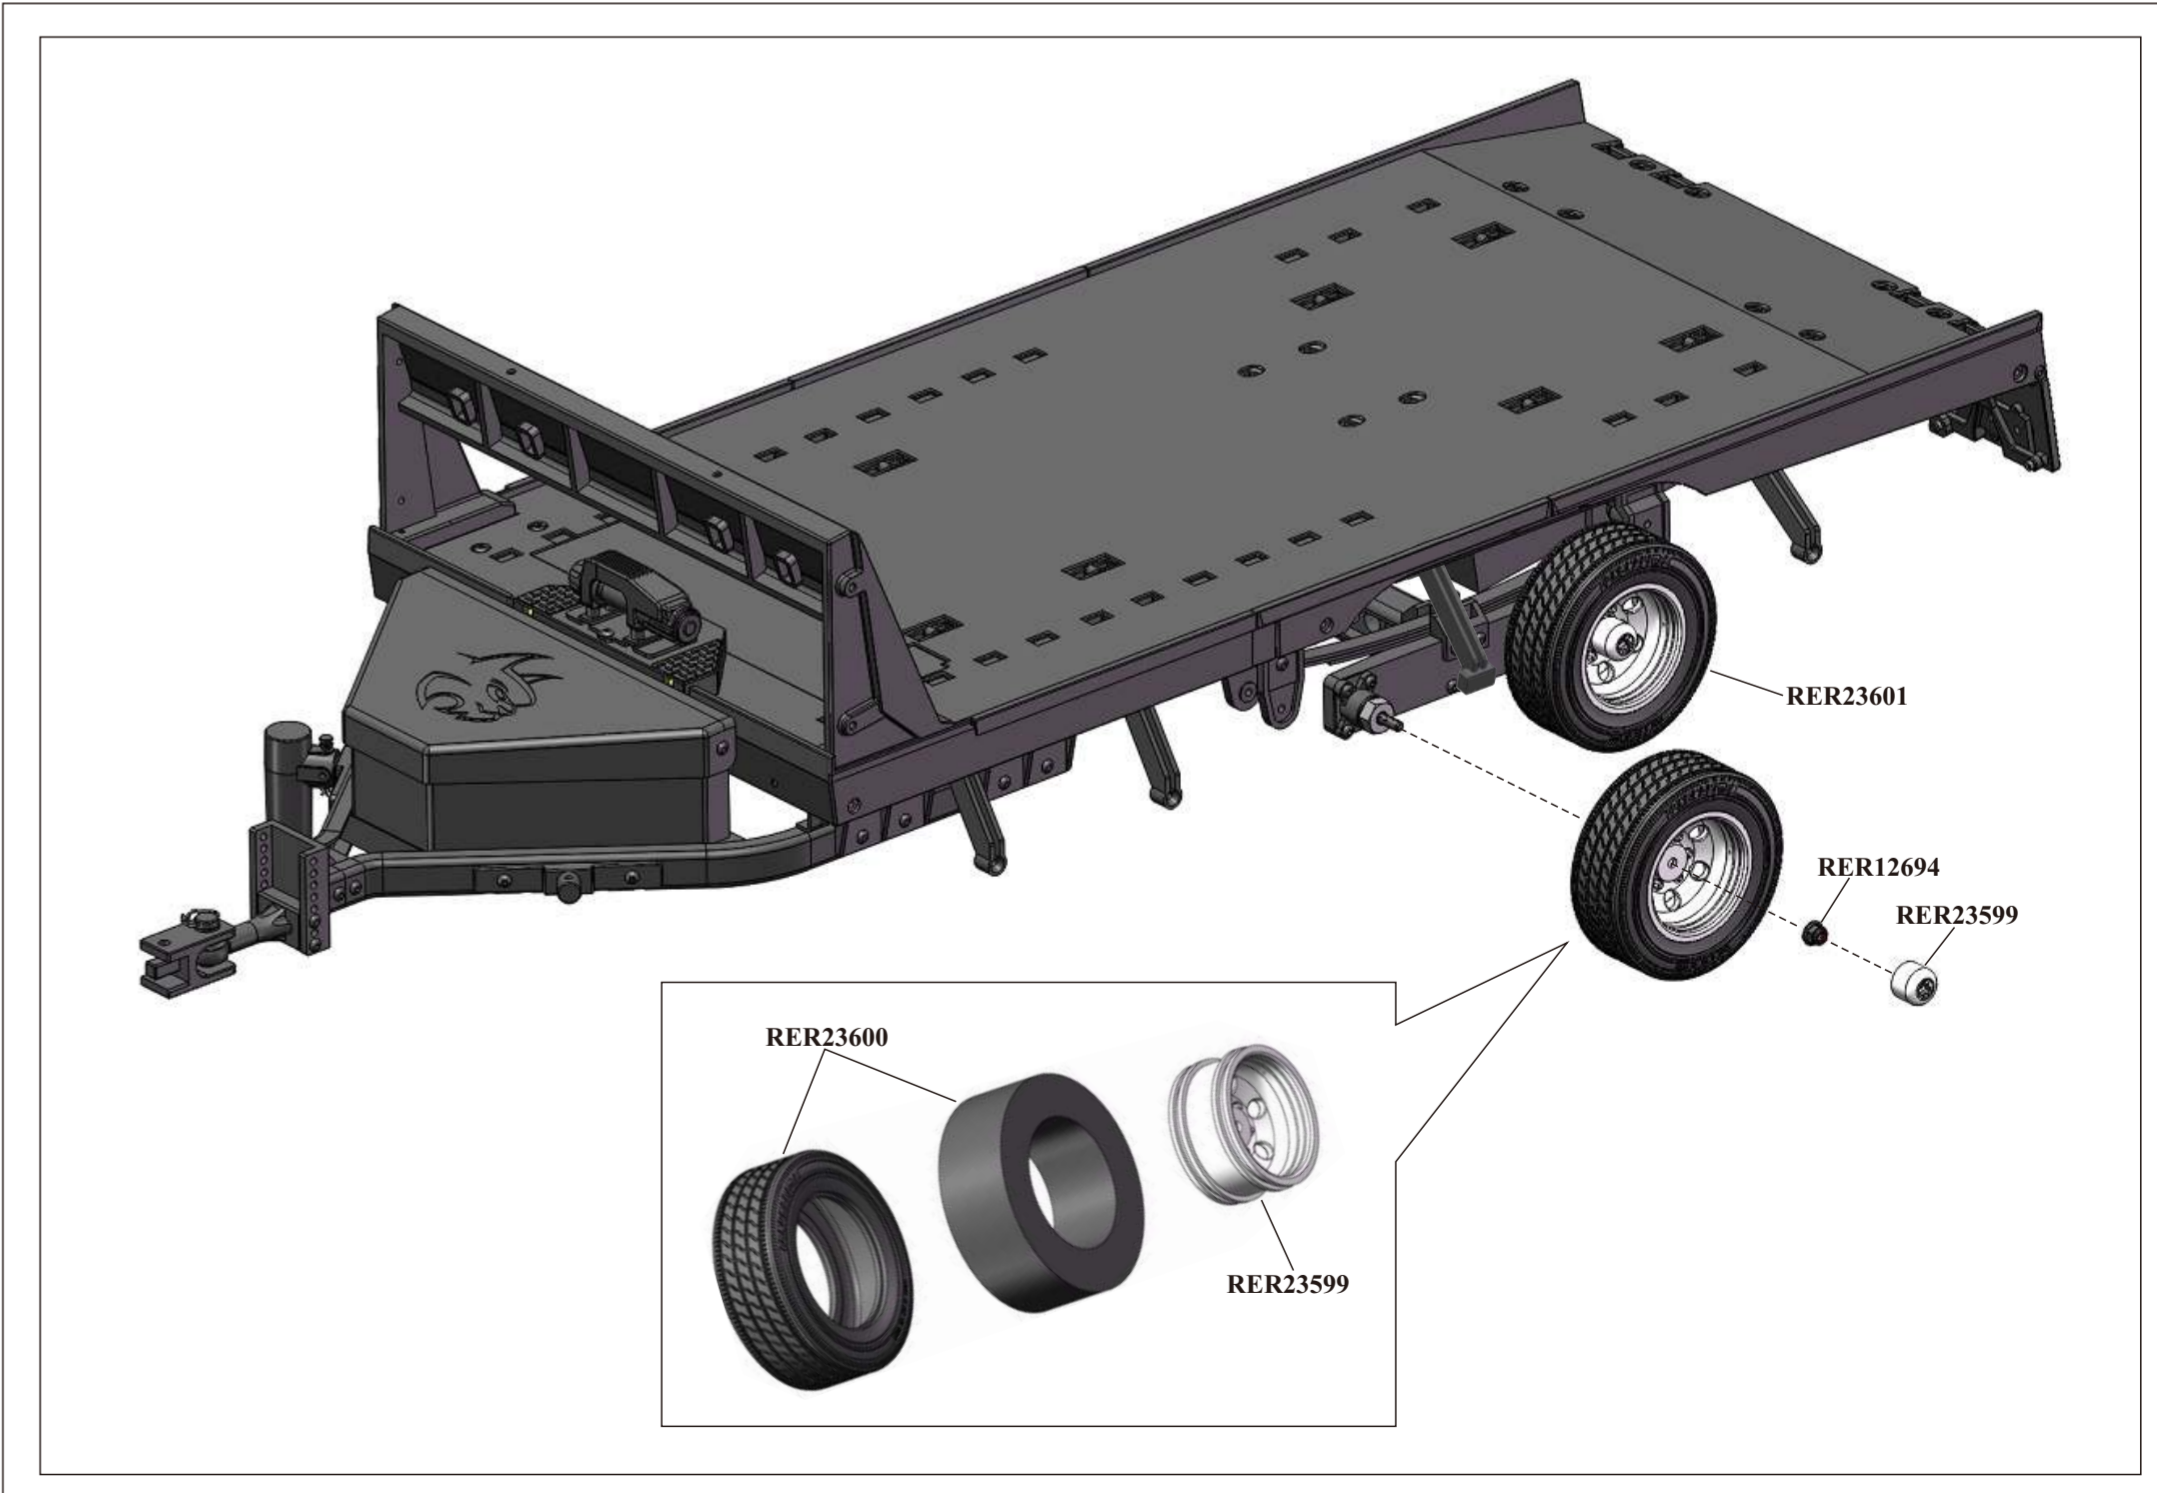

**Spare Parts**

RER23798-Hitch Screw Pins (4pcs)	RER23799-Axle(2pcs)	RER11373-10*5*4mm Rubber Sealed Ball Bearings(6pcs)	02102-3mm Lock Nuts (6pcs)	RER12694-4mm Flanged Lock Nuts (8pcs)
02098-M3*3 Grub Hex. Screw (8pcs)	82045-3*8mm Button Head Hex Machine Thread Screws (10pcs)	50100-3*10mm Button Head Hex Machine Thread Screws (8pcs)	50101-3*12mm Button Head Hex Machine Thread Screws (12pcs)	RER23800-3*15mm Button Head Hex Machine Thread Screws (12pcs)
13854-3*28mm Button Head Hex. Screw (8pcs)	85825-3*10mm Countersunk Hex Machine Thread Screws(4pcs)	BS903-069 3*16mm Countersunk Hex Machine Thread Screws(12pcs)	RER11377-3*43mm Shoulder Button Head Hex Machine Thread Screws (10pcs)	RER23801-3*47mm Shoulder Button Head Hex Machine Thread Screws (4pcs)
RER25172-2*5mm Round Head Tapper Hex Screw (12pcs)	13834-2*8mm Round Head Tapper Hex Screw (12pcs)	RER11380-2*10mm Round Head Screw (10pcs)	RER23802-2.5*8mm Head Machine Thread Screws (10pcs)	RER23803-2.5*25mm Cup Head Machine Thread Screws (4pcs)
70127-2.5mm E-clip (10pcs)	08027-Pin 2*10mm	180016S-12mm Wheel Hex & Pin Set	RER23804-Cab Panel w/ Side Panel (Black)(1st)	
RER23806-Deck sticker(Texture)(Black)(1st)		RER23805-Cab Panel w/ Side Panel (Clear)(1st)		