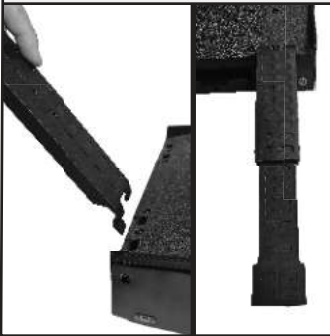

## INCLUDED ACCESSORIES

Chock Blocks, Ramps, Straps, Wheel Caps, Adjustable Hitch Mount, COE Custom Hauler Hitch, Winch & Jack Stand

Includes straps.

Faux winch.

Storage rack.

Storage compartment.

Includes COE hitch.

Adjustable hitch height.

Includes two hitch mounts.

Jack install.

Jack Storage.

Includes wheel chocks.

Easy ramp storage.

Removeable telescoping ramps.

Screw on wheel center caps.

Battery compartment to power optional accessories.

Jack Included.

**TR**

**Spare Parts**

RER23497-Front Deck (Plastic)(1pc)	RER23498-Middle Deck w/ Battery Cover(Plastic)(1pc)	RER23499-Rear Deck w/ Taillight Mounts(Plastic)(1set)	RER23500-Cab Rack w/ Wheel Chocks(Plastic)(1set)	RER23501-Winch w/ Mount (Plastic)(1set) (2*23mm)
RER23502-Ramps (Plastic)(1set)	RER23503-Tongue Box w/ Cover(Plastic)(1set)	RER23504-Tongue Box Mount(Plastic)(1pc)	RER23505-Ramp Box w/ Ramp Bumper(Plastic)(1set)	RER23597-Axle Mount Blocks w/ Bridge(Plastic)(1set)
RER23598-Middle Deck Mount w/ Link Mount(Plastic)(1set)	RER23599-Trailer Wheels w/ Cap(Plastic)(1set)	RER23600-Trailer Tires w/ Foam(1pr)	RER23601-Pro-mounted Trailer Tires w/Foam(1pr)	RER23602-Straps(Rubber)(1pr)
RER23603-Frame Rail Mount Set(Plastic)(1set)	RER23604-Leaf Spring Hardware (1set)	RER23606-Leaf Spring Mounts(Plastic)(2pcs)	RER23697-Axle Holder (Plastic)(2pcs)	RER23698-Leaf Spring Frame Rail Mounts(1pr)
RER23699-Trailer Jack w/ Mount(1set)	RER23605-Wire Clip For LED(10pcs)	RER23700-Side Panel Mounts(Plastic)(1set) (Short) (Long) EVA(15*10*2pcs)	RER23701-Hitch Mount Assembly(1set)	RER23702-Rear Deck Mounting Blocks L/R(1pr)
RER23703-Tail light Housing(2pcs)	RER23704-LED Clips(8pcs)	RER11395-LED Light Clip(16pcs)	RER23705-Marker Light Lenses w/ Mounts(1set)	RER23706-Tail light Lens w/ Rings(1set)
RER23707-Frame Rail Set (1set)	RER23897-Adjustable Height Coupler(Long)(Aluminum)(1pc)	RER23708-Leaf Springs (2pcs)	RER23709-Hitch Pin w/ Spring(1set)	RER23797-Jack Mount Pin w/ Body Pin(1set)