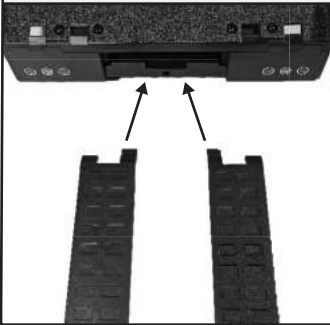

## INCLUDED ACCESSORIES

Chock Blocks, Ramps, Straps, Wheel Caps, Adjustable Hitch Mount, COE Custom Hauler Hitch, Winch & Jack Stand

Includes straps.

Faux winch.

Storage rack.

Storage compartment.

Includes COE hitch.

Adjustable hitch height.

Includes two hitch mounts.

Jack install.

Jack Storage.

Includes wheel chocks.

Easy ramp storage.

Removeable telescoping ramps.

Screw on wheel center caps.

Battery compartment to power optional accessories.

Jack Included.

**TR**

**Spare Parts**

RER23497-Front Deck (Plastic)(1pc)	RER23498-Middle Deck w/ Battery Cover(Plastic)(1pc)	RER23499-Rear Deck w/ Taillight Mounts(Plastic)(1set)	RER23500-Cab Rack w/ Wheel Chocks(Plastic)(1set)	RER23501-Winch w/ Mount (Plastic)(1set) (2*23mm)
RER23502-Ramps (Plastic)(1set)	RER23503-Tongue Box w/ Cover(Plastic)(1set)	RER23504-Tongue Box Mount(Plastic)(1pc)	RER23505-Ramp Box w/ Ramp Bumper(Plastic)(1set)	RER23597-Axle Mount Blocks w/ Bridge(Plastic)(1set)
RER23598-Middle Deck Mount w/ Link Mount(Plastic)(1set)	RER23599-Trailer Wheels w/ Cap(Plastic)(1set)	RER23600-Trailer Tires w/ Foam(1pr)	RER23601-Pro-mounted Trailer Tires w/Foam(1pr)	RER23602-Straps(Rubber)(1pr)
RER23603-Frame Rail Mount Set(Plastic)(1set)	RER23604-Leaf Spring Hardware (1set)	RER23606-Leaf Spring Mounts(Plastic)(2pcs)	RER23697-Axle Holder (Plastic)(2pcs)	RER23698-Leaf Spring Frame Rail Mounts(1pr)
RER23699-Trailer Jack w/ Mount(1set)	RER23605-Wire Clip For LED(10pcs)	RER23700-Side Panel Mounts(Plastic)(1set) (Short) (Long) EVA(15*10*2pcs)	RER23701-Hitch Mount Assembly(1set)	RER23702-Rear Deck Mounting Blocks L/R(1pr)
RER23703-Tail light Housing(2pcs)	RER23704-LED Clips(8pcs)	RER11395-LED Light Clip(16pcs)	RER23705-Marker Light Lenses w/ Mounts(1set)	RER23706-Tail light Lens w/ Rings(1set)
RER23707-Frame Rail Set (1set)	RER23897-Adjustable Height Coupler(Long)(Aluminum)(1pc)	RER23708-Leaf Springs (2pcs)	RER23709-Hitch Pin w/ Spring(1set)	RER23797-Jack Mount Pin w/ Body Pin(1set)