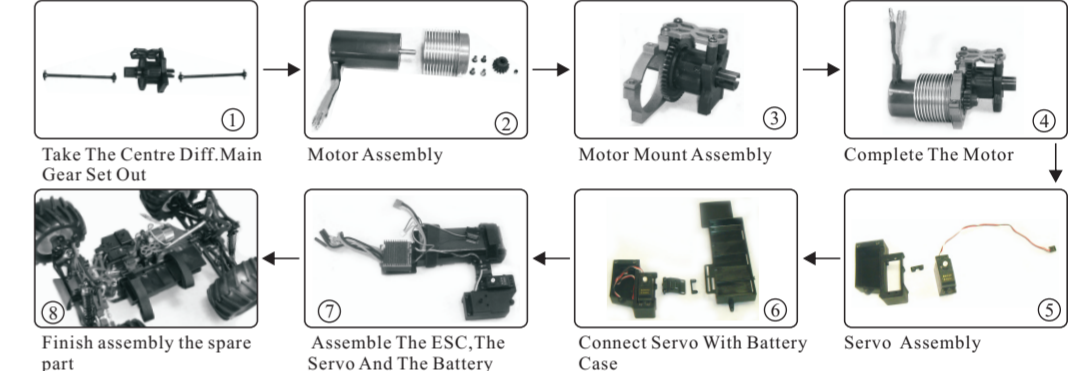

61921-Brushless Motor 1755KV	61920-Brushless Motor 2400KV	03201-Ni-MH Battery (8.4V.3600mAh)	28148-LiPO Battery (14.8V-3600mAh)	03207-LiPO Battery (11.1V-3900mAh)
03206-LiPO Battery (7.4V-3900mAh)				

Upgradable Optionals Of NP Models

081008-Alum. Clutch Shoes	081009-1/8 28CXP Exhaust Pipe	081062-Aluminum Lightweight Flywheel	081066-Engine (Taiwan SH 28CXP)	081070-Alum. Capped Air Filter Cover
80118-Alum. Fuel Filter	081071-Alum. Fuel Tank Mount	081072-Alum. Battery Pack Cover	081073-Alum. Transpode Mount	081074-Alum. Brake Disc Mount
081002-(Al.)Radio Tray (Not Recommended For Extra Length Truck)	081002T-Carbon Fibre Radio Tray	085002T-Carbon Fibre Radio Tray (* Extra length truck only)		

Upgradable Optionals

081024T-Carbon Fibre Centre Diff. Plate	081025-Aluminum Centre Diff. Mount	081026-Alum. Steering Top Plate	081026T-Carbon Fibre Steering Top Plate	081040-Aluminum Ackerman Plate
081057-Aluminum Steering Bush/Servo Saver Complete	081021-Al Rear Lower Suspension Arms(R/L)	081018-Alum. Front Upper Adjustable Arms	081020-Alum. Rear Upper Adjustable Arms	081031-Front Upper Arm Holder (AL.)
081033-Rear Upper Arm Holder(AL.)	081012-Alum. Rear Upright(L/R)	081023-F/R Shock Tower(AL.)	081312-Carbon Fibre Rear Shock Tower	083311-Carbon Fibre Front Shock Tower

NP MODEL CHANGES TO EP MODEL-ASSEMBLY DIAGRAM

Assembly steps: