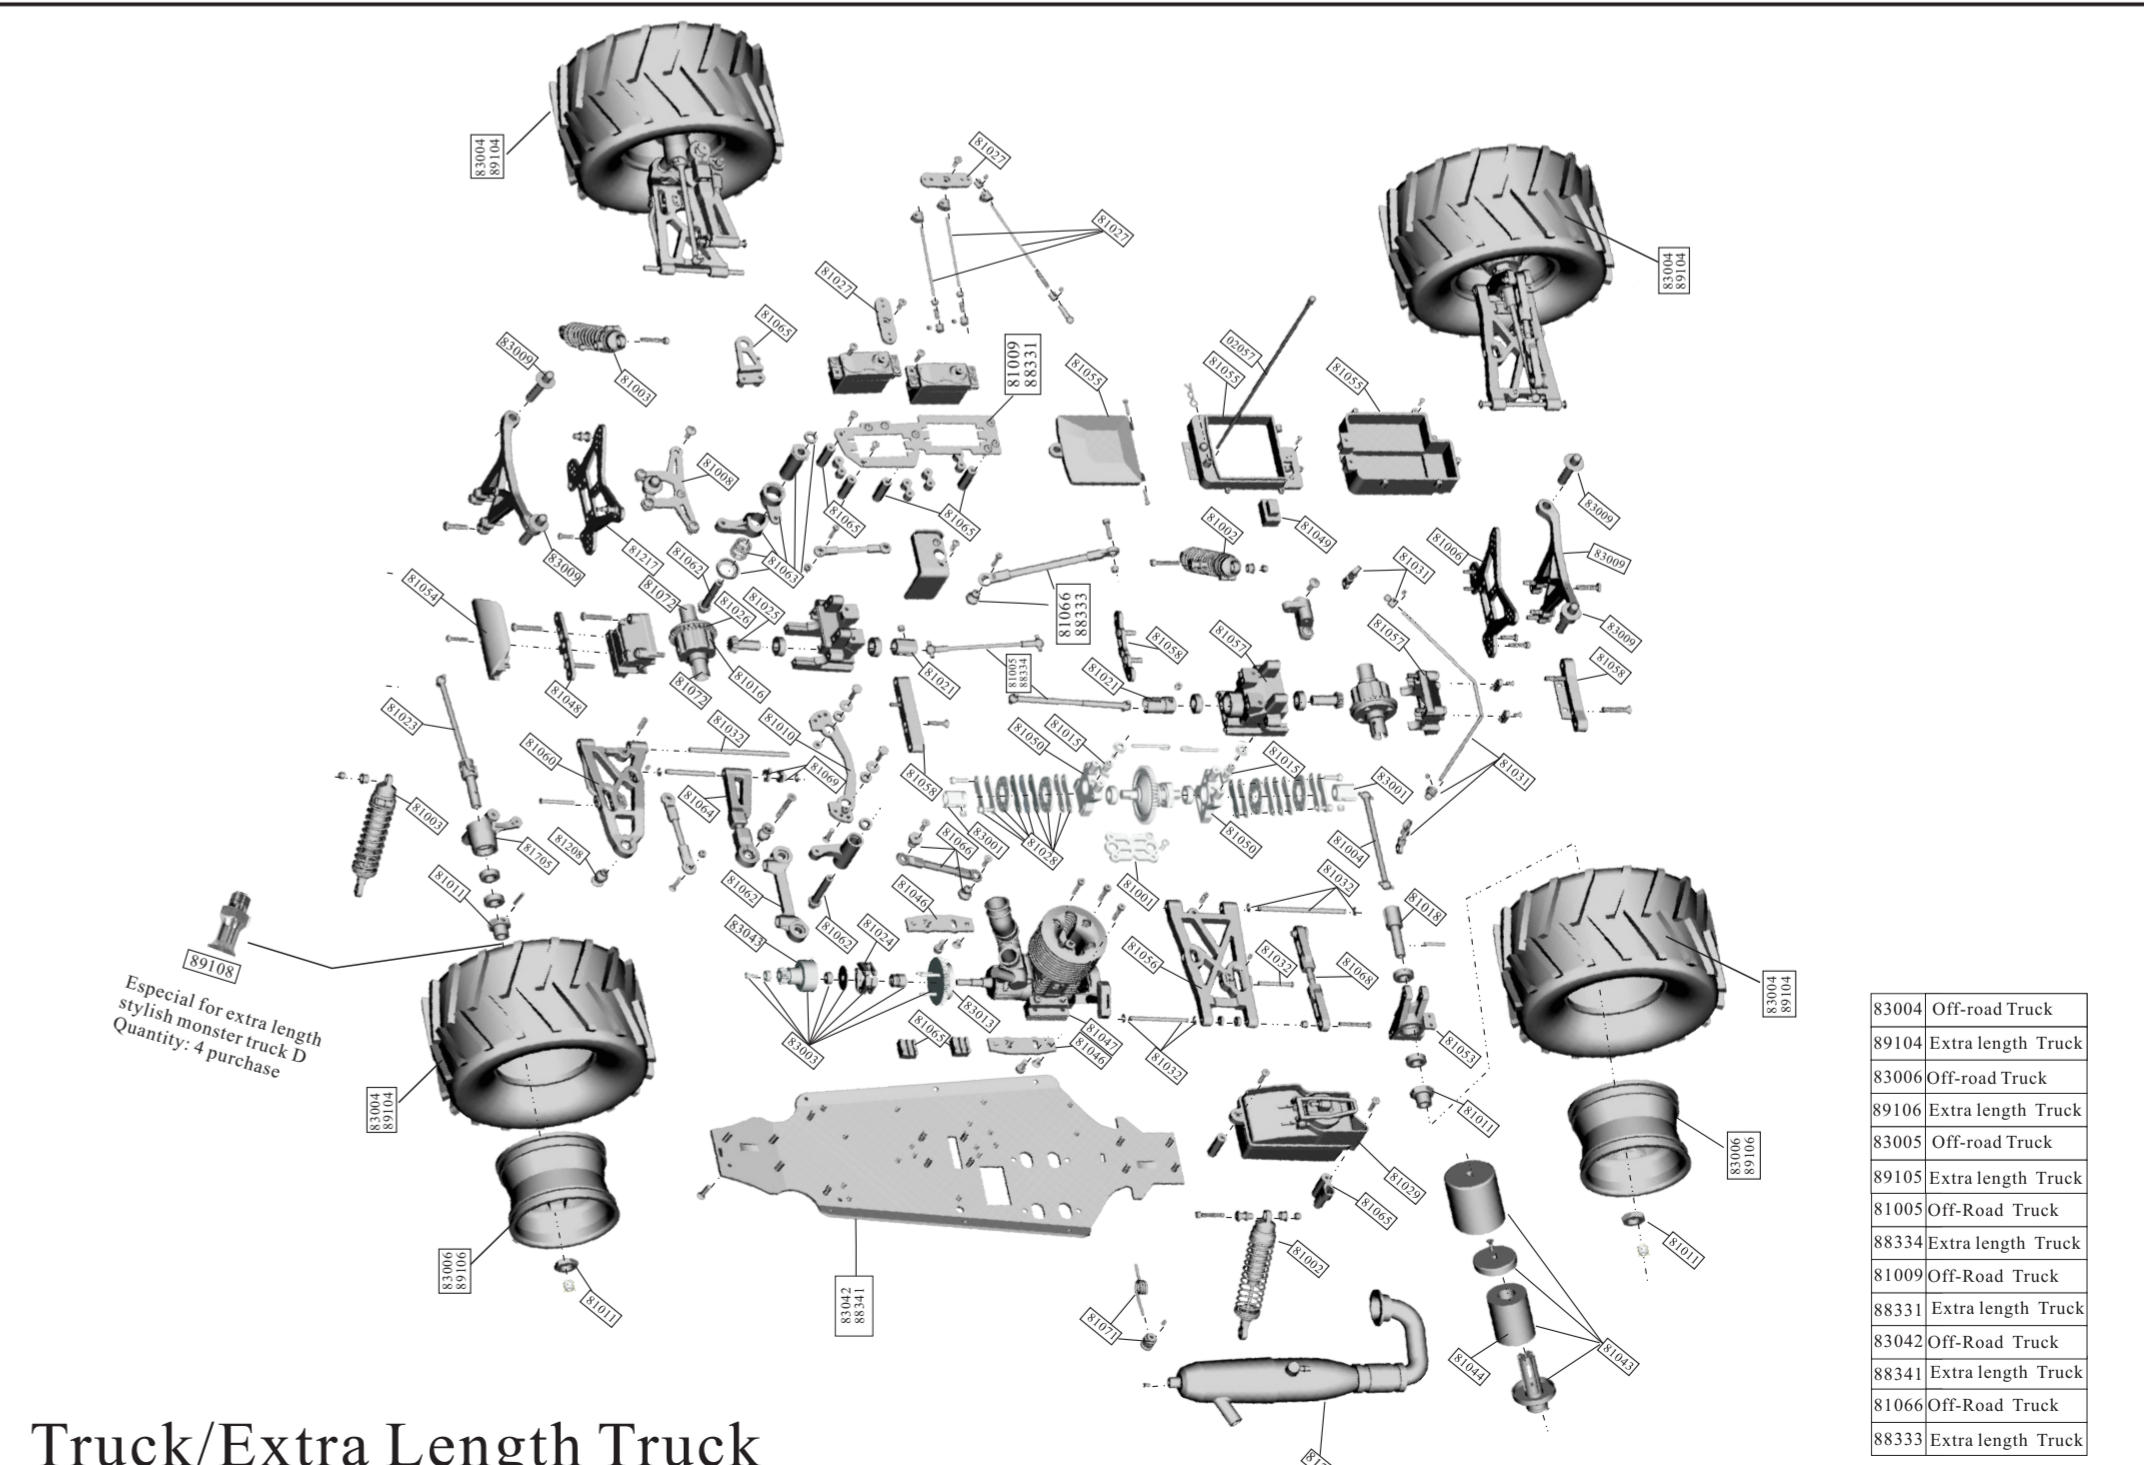

Spare Parts For Off-Road Truck

81066-Reinforcement Brace(Centre Front/Rear)	81005-Centre Drive Dogbones Front (98mm)+ Rear (92mm)	83042-Chassis Old:81033	83030-Tire+Tire Insert Sponge	08157-Tire Insert Sponge
83004-Tire	83006-Wheel Rim	83005-Wheel Complete	81009-Radio tray