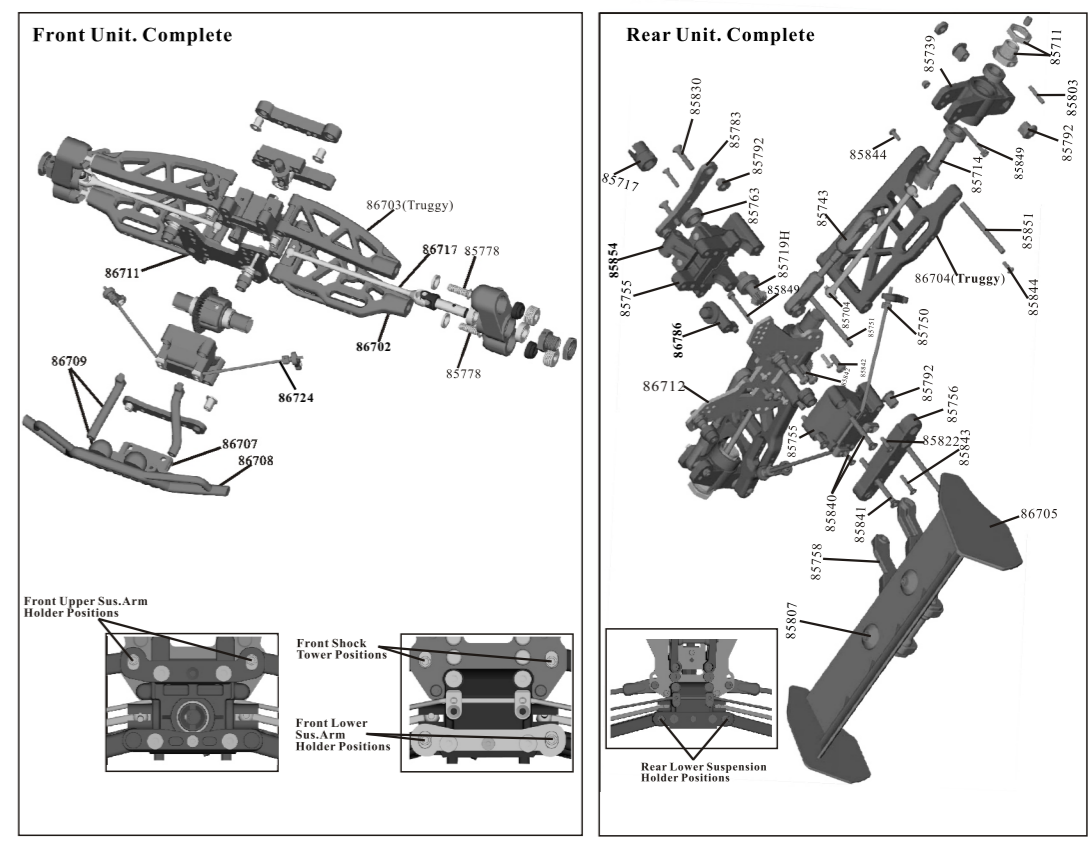

Special Spare Parts Of NP Models

85724-Clutch Bell(14T)	02072-Servo/throttle Horns	86790-Brake Cams 2P	85754-Servo Linkage Complete	SP3003-Servo Unit 3kg SP3004-Servo Unit 3kg (Optional)
02070-Battery Compartment	85733-Battery/Receiver Box	86723-Fuel Tank(150cc)	85753-Fuel Pipes 2P	85761-Fuel Filter Holder +Splash Guard
85804-Fuel Pipe Holder	85805-Fuel Inlets 2P	85806-Fuel Tank Spring	85747-Air Fuel Complete	85748-Air Fuel Sponges 2P