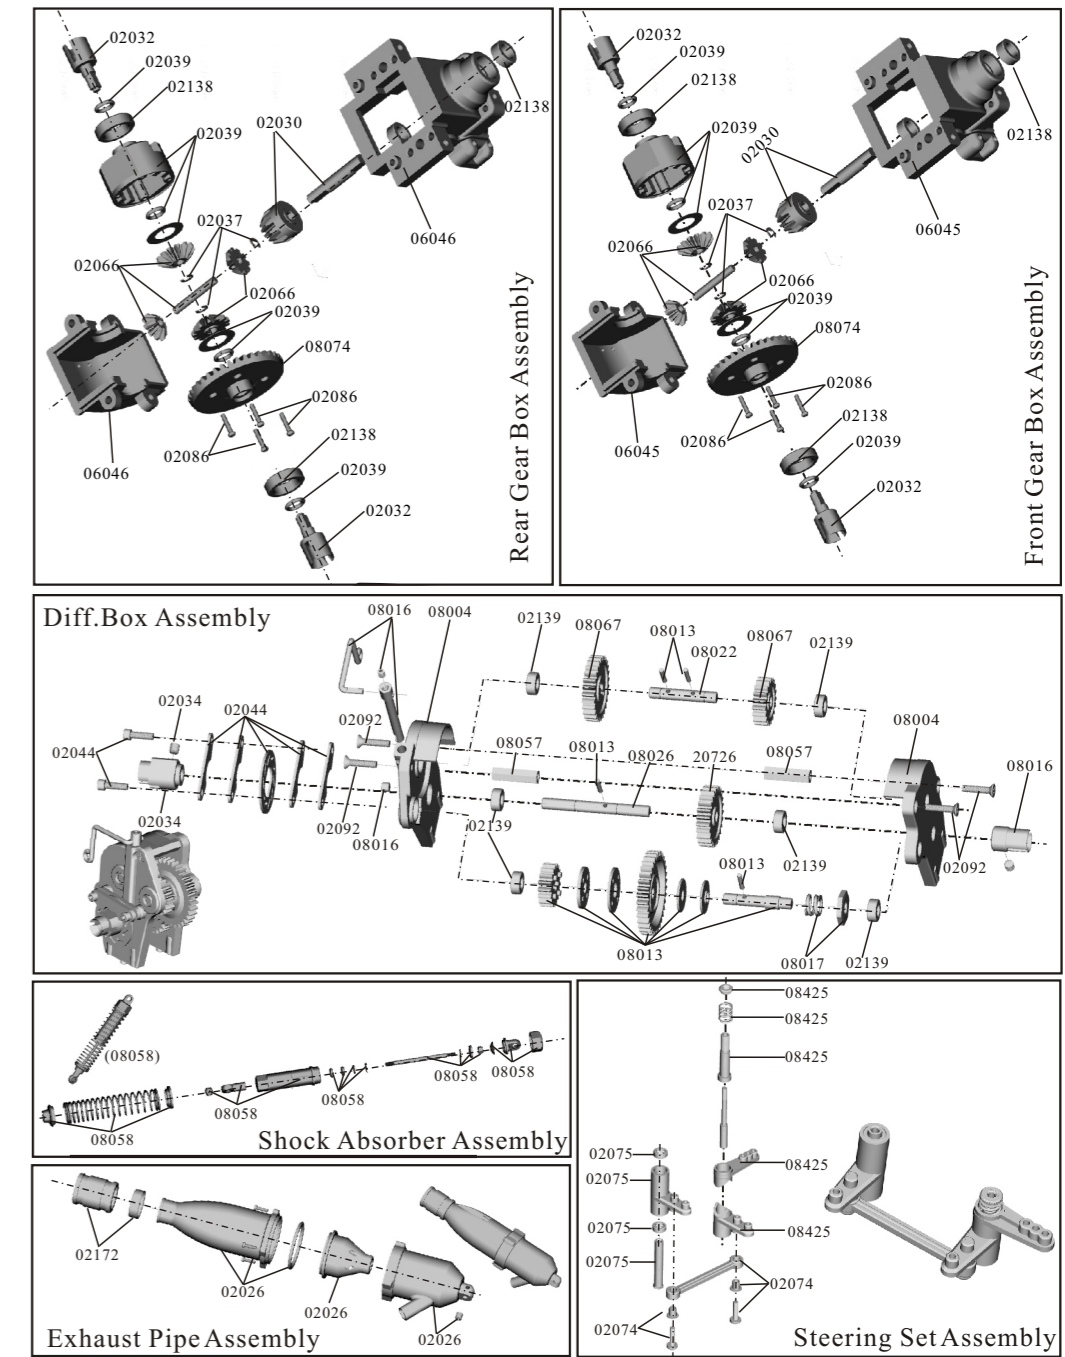

122203-Aluminum Radio Tray Mount/Post+Cap Head Machine Screw 3*10*4P+3*8*4P+Flat Head Machine Screw 3*10*4P	122205-Aluminum Engine Mount	122206-Aluminum Lightweight Flywheel	102009-Aluminum Exhaust Pipe	122042-Aluminum Wheel Hex Mount
122048-Aluminum Locknut M3	122049-Aluminum Locknut M4	122211-Aluminum Steering Hub(L/R)+Ball Head Nut 4P	122212-Aluminum Rear Hub Carrier (L/R)+Ball Head Nut	122227-Aluminum Suspension Arm Reinforcement Bracket
122240-Aluminum Ackerman Plate	122257-Aluminum Steering Servo Saver Complete	122259-Aluminum Fuel Tank Cover+Cap Head Machine Screw 2.6*4*2P	122273-Aluminum Clutch Shoe	122275-Aluminum Gear Box/Flat Head Machine Screw 3*10*4P+Cap Head Machine Screw 3*15*2P+3*10*2P+Round Head Machine Screw 3*12*2P
166617-Aluminum Front Rear & Servo Link/Flat Head Machine Screw 3*14*4P/Nut M3*4P	166664-Aluminum Battery Cover	188004-Aluminum Shock Absorber	188015-Universal Drive Joint	188865-Aluminum Compact Radio/Fuel Tank Tray
188818-Aluminum Front Upper Arm/M5 Ball Head Screw 2P	188819-Aluminum Front Lower Arm/Cap Head Machine Screw 3*12*4P/Grub Screw M4*6*2P/M5 Ball Head Screw 2P	188820-Aluminum Rear Upper Arm	188821-Aluminum Rear Lower Arm/Cap Head Machine Screw 3*12*4P/Grub Screw M4*6*2P/M5 Ball Head Screw 4P	188822-Aluminum Shock Tower+Cap Head Machine Screw M3*12mm*2P
188831-Aluminum Front Upper Arm Mount/Cap Head Machine Screw	188835-Aluminum Front Brace+Cap Head Machine Screw 3*8*6P	188836-Aluminum Rear Brace+Cap Head Machine Screw 3*8*4P/3*10*2P	188837-Aluminum Body Post	108839-Aluminum Wheel Rim
188870-Aluminum Centre Diff Mount+Flat Head Machine Screw 3*10*8P	02031A-Polished Aluminum Manifold +Pad	02156-Aluminum Fuel Filter	04104-Aluminum Capped Air Filter Cover Optional Use	80237-Anodized Aluminum Servo Arms