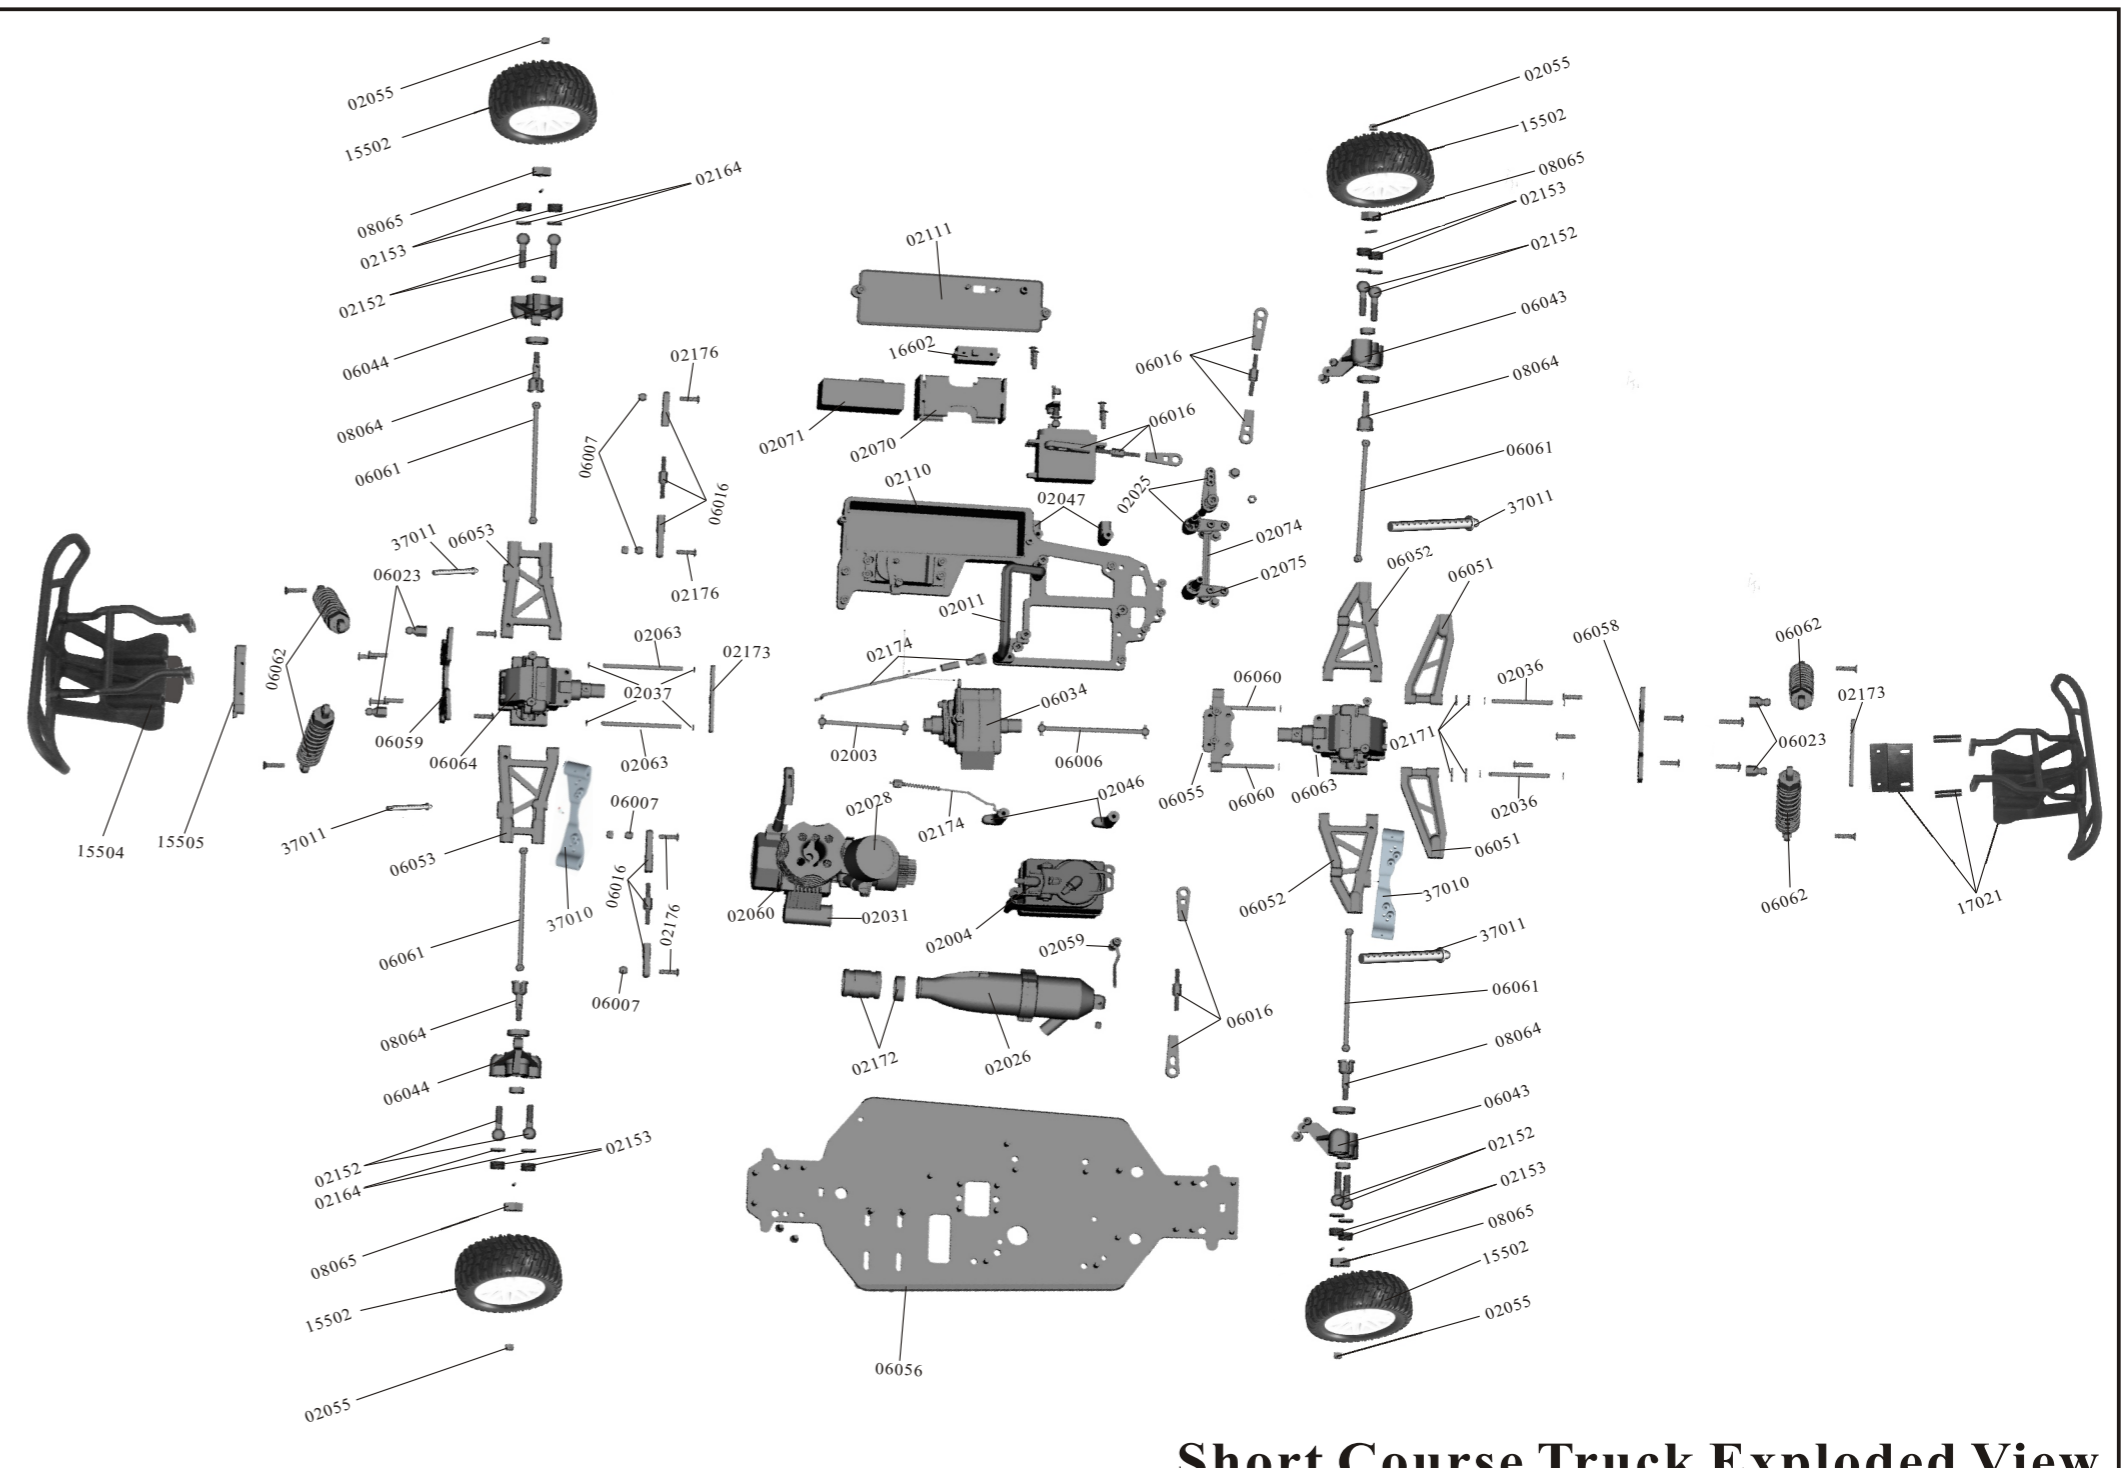

Spare Part

02176-3*12 Cap Head Machine Screw 4P	02096-3*10 Cap Head Machine Screw 6P	18243-3*8 Cap Head Machine Screw 10P	02097-3*14 Cap Head Machine Screw 6P	10392-3*30 Cap Head Machine Screw 4P
02085-Round Head Self-Tapping Screw 2*8	02086-Round Head Self-Tapping Screw 2*10 10P	02194-BT2.6*12 BH Screw 4P	01083-Round Head Machine Screw 3*11 6P	81220-5-Countersunk Cross Head Machine Screw 3*14 4P
02087-Countersunk Cross Head Self-Tapping Screw 3*10 15P	02088-Countersunk Cross Head Self-Tapping Screw 3*14 13P	02090-TPE3*25FH Screw 4P	02092-ISO 3*10 Screw 8P	02093-M3*10 Column Head Hex. Screw 10P
02095-M3*8 Column Head Hex. Screw 4P	02094-M3*30 Column Head Hex. Screw 4P	02060-Engine 16CXP/18CXP	02200-New Engine 18CXP/20CXP	11016-Pull Starter For 02200 Only

Short Course Truck Exploded View