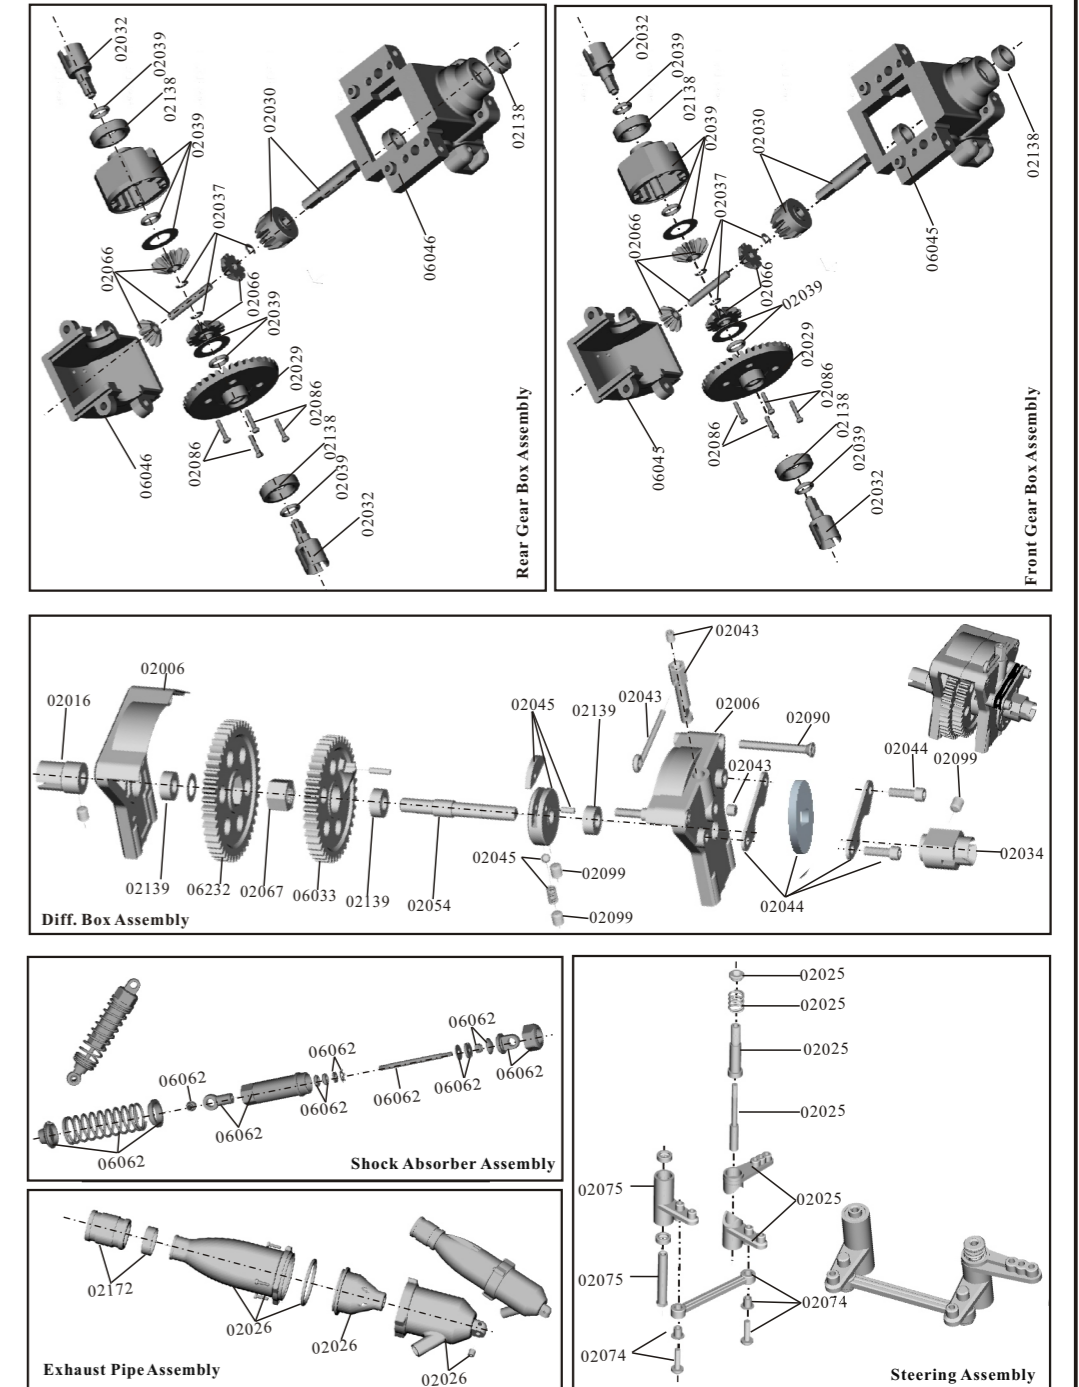

102009-Aluminum Exhaust Pipe	122240-Aluminum Ackerman Plate	122042-Aluminum Wheel Hex Mount	122048-Aluminum Locknut M3	122049-Aluminum Locknut M4
122203-Aluminum Radio Tray Mount/Post+Cap Head Machine Screw 3*10*4P+3*8*4P+Flat Head Machine Screw 3*10*4P	122205-Aluminum Engine Mount	122206-Aluminum Lightweight Flywheel	122225-AL. Centre Diff. Mount+Posts/Flat Head Machine Screw 3*10*8P	122227-Aluminum Suspension Arm Reinforcement Bracket
122234-Aluminum Rear Anti-Squat Plate/Flat Head Machine Screw 3*10*2P	122257-Alum. Steering Servo Saver Complete	122259-Aluminum Fuel Tank Cover+Cap Head Machine Screw 2P	122273-Aluminum Clutch Shoe	122275-AL. Gear Box/Flat Head Machine Screw 3*10*4P/ Cap Head Machine Screw 3*15*2P+3*10*2P/ Round Head Machine Screw 3*12*2P
166015-Universal Drive Joint	166004-Aluminum Shock Absorber	166611-Aluminum Steering Hubs(L/R)+Ball Head Nut	166612-Aluminum Rear Hub Carrier (L/R)+Ball Head Nut 4P	166617-Aluminum Front/Rear & Servo Link/Flat Head Machine Screw 3*14*4P/Nut M3*4P
166618-Aluminum Front Upper Arm/M5 Ball Head Screw 2P	166619-AL. Front Lower Arm/Cap Head Machine Screw 3*14*2P/Grub Screw 4*6*2P/M5 Ball Head Screw 2P	166621-AL. Rear Lower Arm/Cap Head Machine Screw 3*14*2P/Grub Screw 4*6*2P/M5 Ball Head Screw 4P	166622-Aluminum Front Shock Tower	166623-Aluminum Rear Shock Tower
166664-Aluminum Battery Cover	188865-Aluminum Fuel Tank/Radio Tray	188831-Aluminum Front Upper Arm Mount+Cap Head Machine Screw 4P	02031A-Polished Aluminum Manifold+ Pad	02156-Aluminum Fuel Filter
04104-Alum.Capped Air Filter Cover Optional Use	80237-Anodized Aluminum Servo Arms