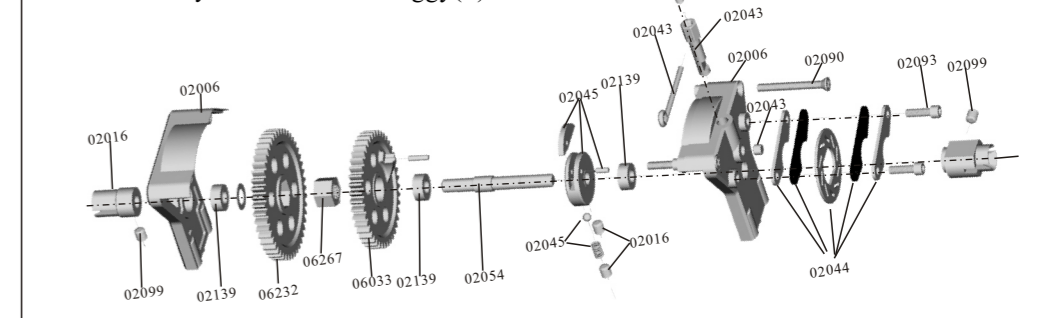

Transmission System Off-Road Buggy(1)

Transmission System Off-Road Buggy(2)