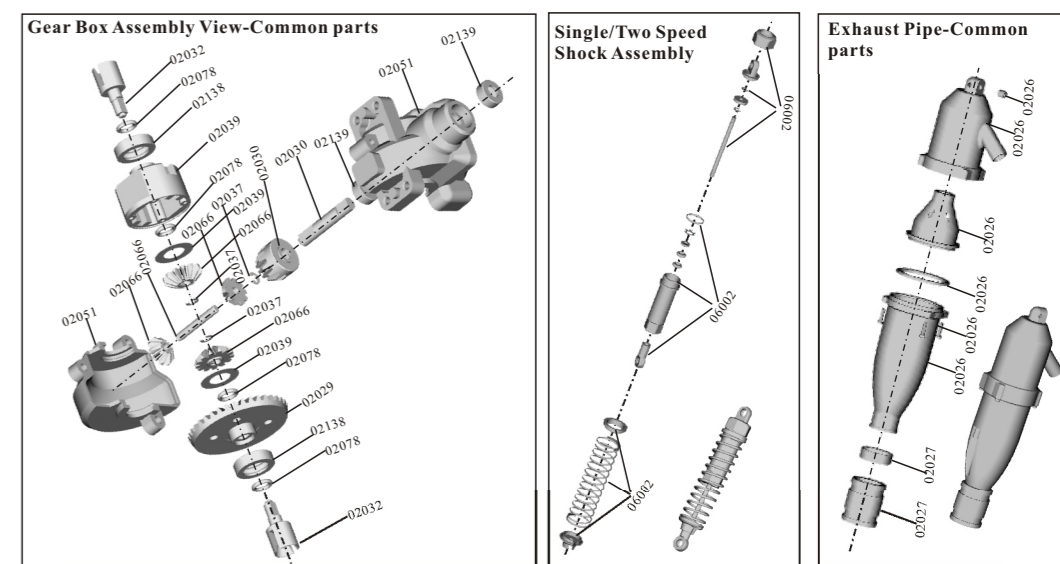

102002-Radio/Fuel Tank Tray	102205-Aluminum Engine Mount	102206-Aluminum Lightweight Flywheel	102009-Aluminum Exhaust Pipe	102210-Aluminum Front Hub Carrier(L/R)+Flat Head Mechanical Screws 3*15mm*2P
102211-Steering Hub(L/R) (AL.)+Cap Head Mechanical Screws 3*12*2P/3*11*2P	102212-Aluminum Rear Hub Carrier (L/R)+Flat Head Mechanical Screws 3*15*2P +M4*4 Grub Hex.Screw 2P	102225-Aluminum Centre Diff. Mount+Post Flat Head Machine Screw 3*10mm*4P	102240-Aluminum Ackerman Plate	102042-Aluminum Wheel Hex. Mount
102048-Aluminum Nut M3	102049-Aluminum Nut M4	102257-Alum.Steering Servo Saver Complete	102259-Aluminum Fuel Tank Cover+Cap Head Machine Screw 2.6*5*2P	102260-Aluminum Front Gear Box Mount
102261-Aluminum Rear Gear Box Mount	102264-Aluminum Battery Case Top Cover	106004-Aluminum Shock Absorber	106015-Universal Drive Joint	106617-Front/Rear & Servo Link(AL.)+Flat Head Mechanical Screws 3*14mm*4P+Nut M3*4P
106619-Front Lower Arm (AL.)+Grub Hex.Screw M3*12*2P+4*6mm*2P	106621-Rear Lower Arm (AL.)+Grub Hex.Screw M3*12*2P+4*6mm*2P	106622-Aluminum Front Shock Tower	106623-Aluminum Rear Shock	106644-Aluminum Wing Stay+Cap Head Machine Screw 3*10mm*10P
106645-Aluminum Wing Adjustable Mount	108865-Aluminum Compact Radio Tray	02156-Aluminum Fuel Filter	02031A-Polished Aluminum manifold +Pad	102271-AL. Rear Lower Suspension Arm Holders +Flat Head Machine Screw 3*10mm*2P
106670-Aluminum Front Body Post+Cap Head Machine Screw 3*8mm*1P	106672-Aluminum Rear Wheel Rim	106673-Aluminum Front Wheel Rim	102227-Suspension Arm Brace(AL.)	80237-Anodized Servo Arms (AL.)
102273-Aluminum Clutch Shoe	04104-Aluminum Capped Air Filter	102203-Radio Tray Post (AL.)+Cap Head Machine Screw 3*10*2P/3*8*4P/3*15*2P+Flat Head Machine Screw 3*10mm*4P	102075-Aluminum Gear Box+Cap Head Machine Screw 3*10mm*4P/Flat Head Machine Screw 3*14*6P/3*15mm*4P	

Transmission System Off-Road Buggy(1)