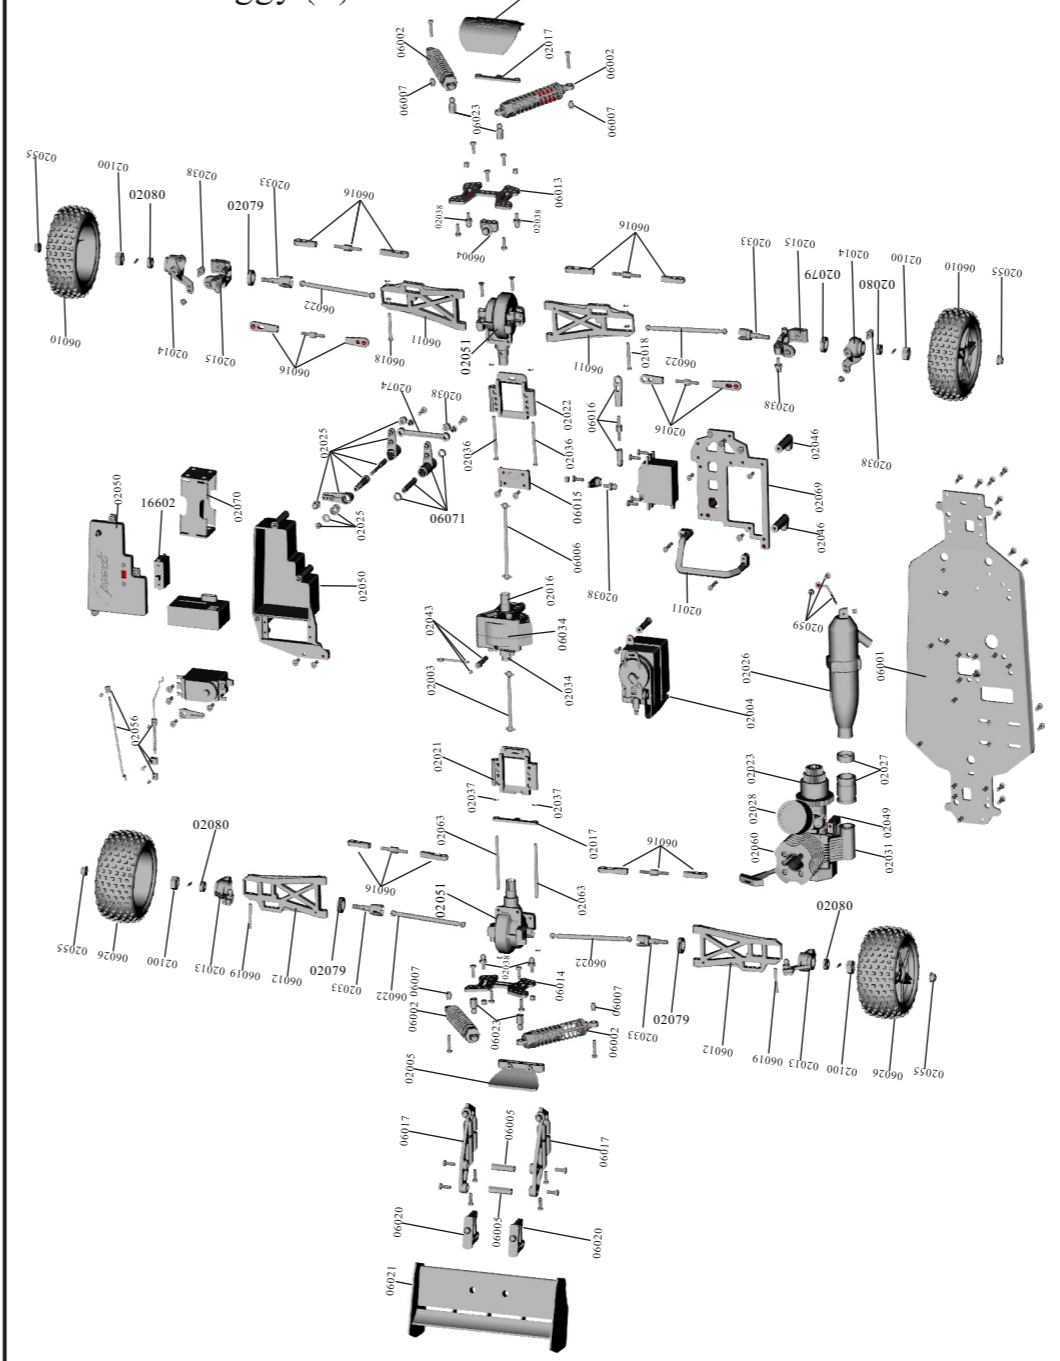

Exploded View Off-Road Buggy (1)