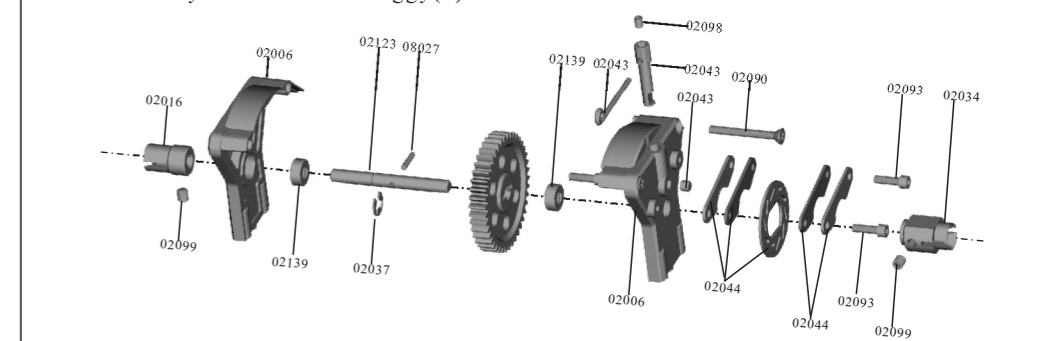

Transmission System Off-Road Buggy(1)

Transmission System Off-Road Buggy(2)

Spare Part

02138-Ball Bearing Φ15*Φ10*4	02139-Ball Bearing Φ10*Φ5*4	02078-O-Ring	02079-Oil Bearing Φ15*Φ10*4	02080-Oil Bearing Φ5*Φ10*4
06023-Shock Ball Stud B	06007-Shock Ball Head C	02038-Ball Head Screw	02101-Steering Bushing	02102-Nylon Nut M3
02055-Nylon Nut M4	18038-Nylon Nut M2.5	02098-M3*4 Grub Hex. Screw	02099-Grub Hex. Screw M4*4	02127-M3*14 Grub Hex. Screw 10P
06080-M3*12 Grub Hex. Screw 10P	02177-Grub Screw 4*8 4P	08024-Discal Screw M3*11 8P	02081-Cap Head Self-Tapping Screw 3*8 6P	02082-Cap Head Self-Tapping Screw 3*10 10P
02084-TT3*20 BH Screw 4P	02083-Cap Head Self-Tapping Screw 3*12 6P	60077-Cap Head Self-Tapping Screw 3*6mm 12P	02096-3*10 Cap Head Machine Screw 6P	18243-3*8 Cap Head Machine Screw 10P
02176-3*12 Cap Head Machine Screw 4P	02097-3*14 Cap Head Machine Screw 6P	02085-Round Head Self-Tapping Screw 2*8 8P	02086-Round Head Self-Tapping Screw 2*10 10P	01083-Round Head Machine Screw 3*11 6P
02087-Countersunk Cross Head Self-Tapping Screw 3*10 15P	02088-Countersunk Cross Head Self-Tapping Screw 3*14 13P	02089-Countersunk Cross Head Self-Tapping Screw 3*15 9P	02090-TPE3*25FH Screw 4P	02178-TPE3*12 FH Screw 10P
81220-5-Countersunk Cross Head Machine Screw 3*14 4P	02092-ISO 3*10 Screw 8P	02093-M3*10 Column Head Hex. Screw 10P	02095-M3*8 Column Head Hex. Screw 4P	02094-M3*30 Column Head Hex. Screw 4P