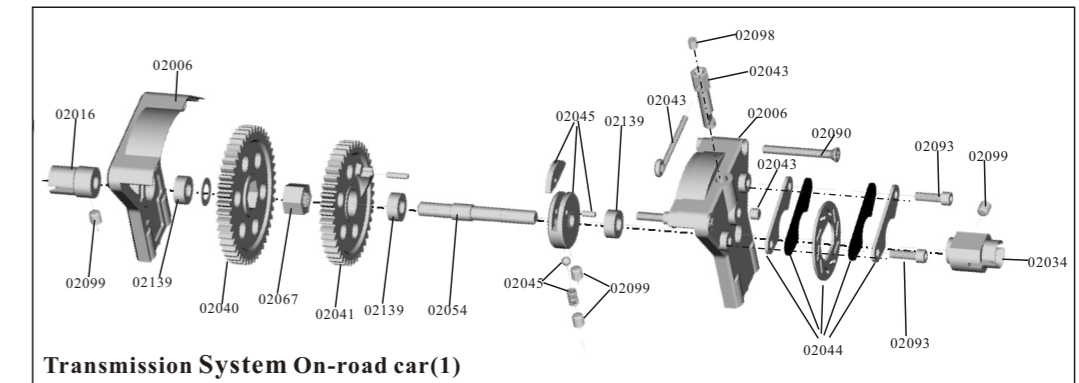

102002-Radio/Fuel Tank Tray	102004-Aluminum Shock Absorber	102205-Aluminum Engine Mount	102206-Aluminum Lightweight Flywheel	102009-Aluminum Exhaust Pipe
102210-Aluminum Front Hub Carrier(L/R)+Flat Head Mechanical Screws 3*15mm*2P	102211-Steering Hub(L/R) (AL.)+Cap Head Mechanical Screws 3*12*2P/3*11*2P	102212-Aluminum Rear Hub Carrier(L/R)+Flat Head Mechanical Screws 3*15*2P +M4*4 Grub Hex.Screw 2P	102015-Universal Drive Joint	102217-Front/Rear Servo Link(AL.)+Flat Head Mechanical Screws 3*14mm*4P+Nut M3*4P
102219-Front Lower Arm (AL.)+Flat Head Machine Screw 3*14 mm*2P+Grub Screw 4*6*2P	102221-Rear Lower Arm (AL.)+Flat Head Machine Screw 3*14 mm*2P+Grub Screw 4*6*2P	102222-Aluminum Front Shock Tower+ Cap Head Mechanical Screws 3*14mm*2P	102223-Aluminum Rear Shock Tower+Cap Head Mechanical Screws 3*14mm*2P/3*8mm*2P	102225-Aluminum Centre Diff. Mount+Post&Flat Head Machine Screw 3*10mm*8P
102237-Aluminum Body Post+Cap Head Machine Screws 4P	102239-Alum. Wheel Rim	102240-Aluminum Ackerman Plate	102042-Aluminum Wheel Hex. Mount	102048-Aluminum Nut M3
102049-Aluminum Nut M4	102257-Alum. Steering Servo Saver Complete	102258-Aluminum Front Bumper Upper Plate& Cap Head Machine Screw 3*10*2P /Flat Head Machine Screw 3*10*2P	102259-Aluminum Fuel Tank Cover+Cap Head Machine Screw 2.6*5*2P	102260-Aluminum Front Gear Box Mount
102261-Aluminum Rear Gear Box Mount	102264-Aluminum Battery Case Top Cover	102265-Aluminum Compact Radio Tray	02031A-Aluminum Polished Manifold+Pad	02156-Aluminum Fuel Filter
102270-Rear Body Post Plate	102271-AL Rear Lower Suspension Arm Holders +Flat Head Machine Screw 3*10mm*2P	102203-Radio Tray Post (AL.) +Cap Head Machine Screw 3*10*2P/3*8*4P/3*15mm*2P+Flat Head Machine Screw 3*10mm*4P	102227-Aluminum Suspension Arm Brace	102273-Aluminum Clutch Shoe
04104-Aluminum Capped Air Filter	80237-Aluminum Anodized Servo Arms	102075-Aluminum Gear Box+Cap Head Machine Screw 3*10mm*4P /Flat Head Machine Screw 3*14*6P/3*15mm*4P