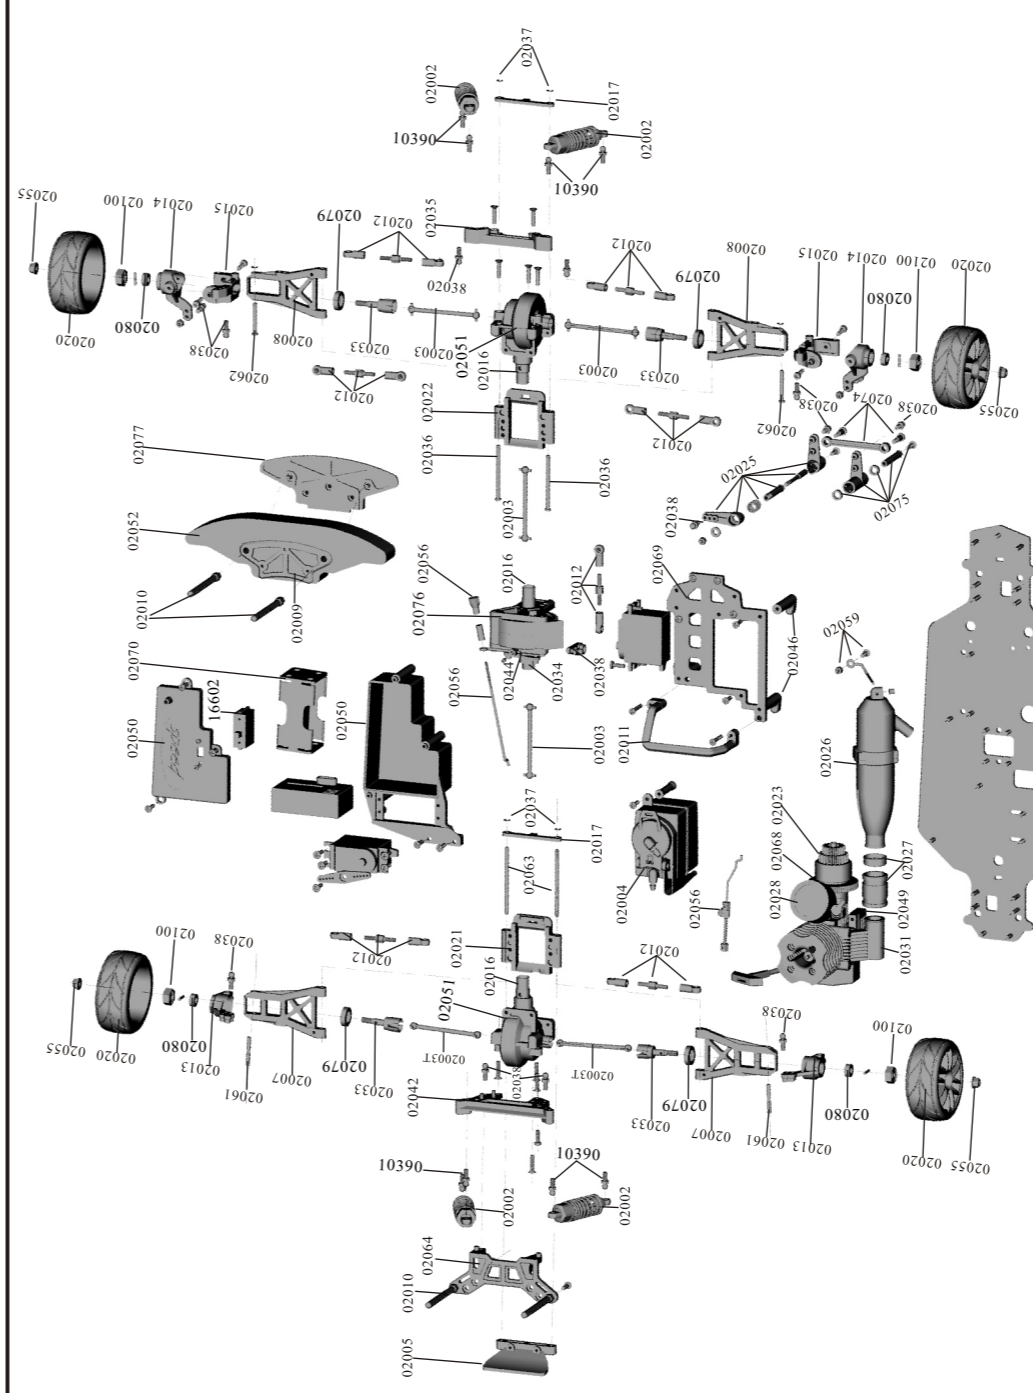

Exploded View On-road Car(1)