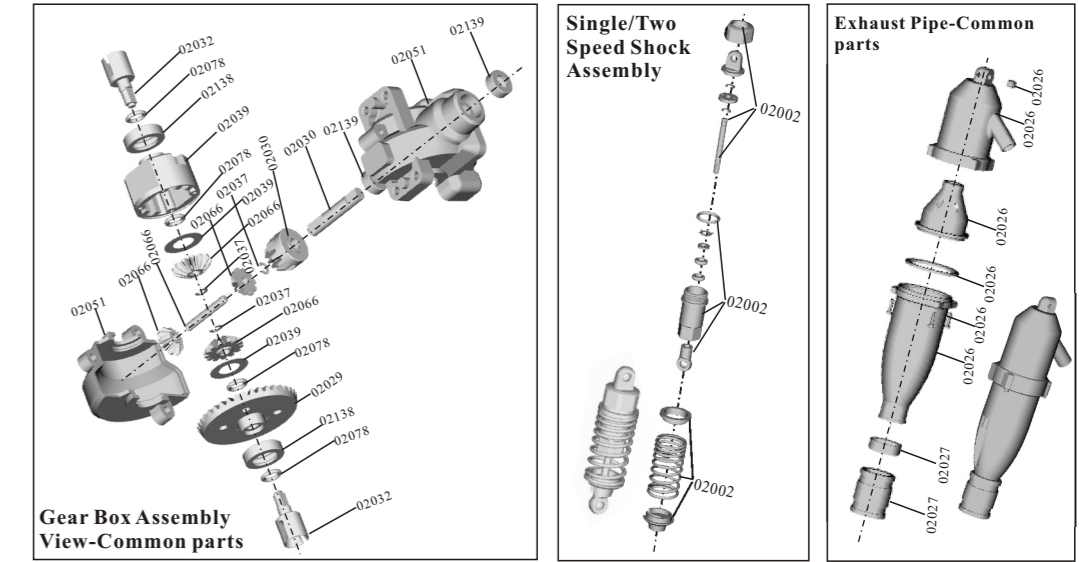

102002-Radio/Fuel Tank Tray	102004-Aluminum Shock Absorber	102205-Aluminum Engine Mount	102206-Aluminum Lightweight Flywheel	102009-Aluminum Exhaust Pipe
102210-Aluminum Front Hub Carrier(L/R)+Flat Head Mechanical Screws 3*15mm*2P	102211-Steering Hub(L/R) (AL.)+Cap Head Mechanical Screws 3*12*2P/3*11*2P	102212-Aluminum Rear Hub Carrier(L/R)+Flat Head Mechanical Screws 3*15*2P +M4*4 Grub Hex.Screw 2P	102015-Universal Drive Joint	102217-Front/Rear Servo Link(AL.)+Flat Head Mechanical Screws 3*14mm*4P+Nut M3*4P
102219-Front Lower Arm (AL.)+Flat Head Machine Screw 3*14 mm*2P+Grub Screw 4*6*2P	102221-Rear Lower Arm (AL.)+Flat Head Machine Screw 3*14 mm*2P+Grub Screw 4*6*2P	102222-Aluminum Front Shock Tower+ Cap Head Mechanical Screws 3*14mm*2P	102223-Aluminum Rear Shock Tower+Cap Head Mechanical Screws 3*14mm*2P/3*8mm*2P	102225-Aluminum Centre Diff. Mount+Post&Flat Head Machine Screw 3*10mm*8P
102237-Aluminum Body Post+Cap Head Machine Screws 4P	102239-Alum. Wheel Rim	102240-Aluminum Ackerman Plate	102042-Aluminum Wheel Hex. Mount	102048-Aluminum Nut M3
102049-Aluminum Nut M4	102257-Alum. Steering Servo Saver Complete	102258-Aluminum Front Bumper Upper Plate& Cap Head Machine Screw 3*10*2P /Flat Head Machine Screw 3*10*2P	102259-Aluminum Fuel Tank Cover+Cap Head Machine Screw 2.6*5*2P	102260-Aluminum Front Gear Box Mount
102261-Aluminum Rear Gear Box Mount	102264-Aluminum Battery Case Top Cover	102265-Aluminum Compact Radio Tray	02031A-Aluminum Polished Manifold+Pad	02156-Aluminum Fuel Filter
102270-Rear Body Post Plate	102271-AL Rear Lower Suspension Arm Holders +Flat Head Machine Screw 3*10mm*2P	102203-Radio Tray Post (AL.) +Cap Head Machine Screw 3*10*2P/3*8*4P/3*15mm*2P+Flat Head Machine Screw 3*10mm*4P	102227-Aluminum Suspension Arm Brace	102273-Aluminum Clutch Shoe
04104-Aluminum Capped Air Filter	80237-Aluminum Anodized Servo Arms	102075-Aluminum Gear Box+Cap Head Machine Screw 3*10mm*4P /Flat Head Machine Screw 3*14*6P/3*15mm*4P