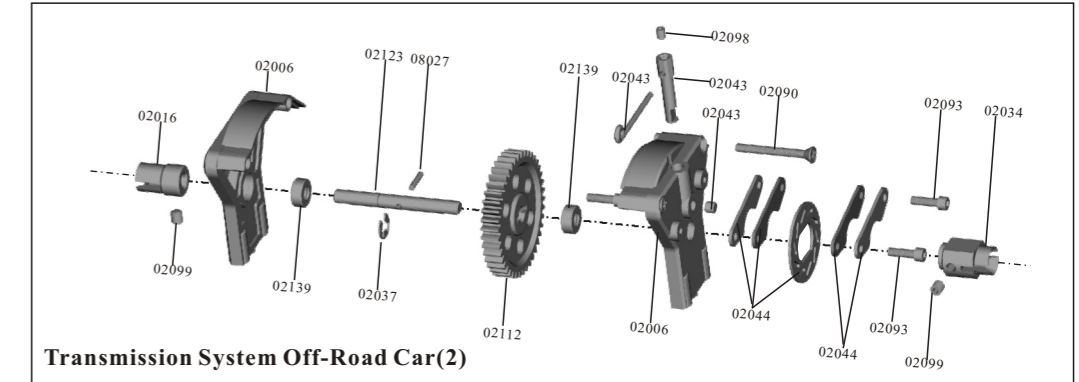

102002-Radio/Fuel Tank Tray	102004-Aluminum Shock Absorber	102205-Aluminum Engine Mount	102206-Aluminum Lightweight Flywheel	102009-Aluminum Exhaust Pipe
102210-Aluminum Front Hub Carrier(L/R)+Flat Head Mechanical Screws 3*15mm*2P	102211-Steering Hub(L/R) (AL.)+Cap Head Mechanical Screws 3*12*2P/3*11*2P	102212-Aluminum Rear Hub Carrier(L/R)+Flat Head Mechanical Screws 3*15*2P +M4*4 Grub Hex.Screw 2P	102015-Universal Drive Joint	102217-Front/Rear Servo Link(AL.)+Flat Head Mechanical Screws 3*14mm*4P+Nut M3*4P
102219-Front Lower Arm (AL.)+Flat Head Machine Screw 3*14 mm*2P+Grub Screw 4*6*2P	102221-Rear Lower Arm (AL.)+Flat Head Machine Screw 3*14 mm*2P+Grub Screw 4*6*2P	102222-Aluminum Front Shock Tower+ Cap Head Mechanical Screws 3*14mm*2P	102223-Aluminum Rear Shock Tower+Cap Head Mechanical Screws 3*14mm*2P/3*8mm*2P	102225-Aluminum Centre Diff. Mount+Post&Flat Head Machine Screw 3*10mm*8P
102237-Aluminum Body Post+Cap Head Machine Screws 4P	102239-Alum. Wheel Rim	102240-Aluminum Ackerman Plate	102042-Aluminum Wheel Hex. Mount	102048-Aluminum Nut M3
102049-Aluminum Nut M4	102257-Alum. Steering Servo Saver Complete	102258-Aluminum Front Bumper Upper Plate& Cap Head Machine Screw 3*10*2P /Flat Head Machine Screw 3*10*2P	102259-Aluminum Fuel Tank Cover+Cap Head Machine Screw 2.6*5*2P	102260-Aluminum Front Gear Box Mount
102261-Aluminum Rear Gear Box Mount	102264-Aluminum Battery Case Top Cover	102265-Aluminum Compact Radio Tray	02031A-Aluminum Polished Manifold+Pad	02156-Aluminum Fuel Filter
102270-Rear Body Post Plate	102271-AL Rear Lower Suspension Arm Holders +Flat Head Machine Screw 3*10mm*2P	102203-Radio Tray Post (AL.) +Cap Head Machine Screw 3*10*2P/3*8*4P/3*15mm*2P+Flat Head Machine Screw 3*10mm*4P	102227-Aluminum Suspension Arm Brace	102273-Aluminum Clutch Shoe
04104-Aluminum Capped Air Filter	80237-Aluminum Anodized Servo Arms	102075-Aluminum Gear Box+Cap Head Machine Screw 3*10mm*4P /Flat Head Machine Screw 3*14*6P/3*15mm*4P