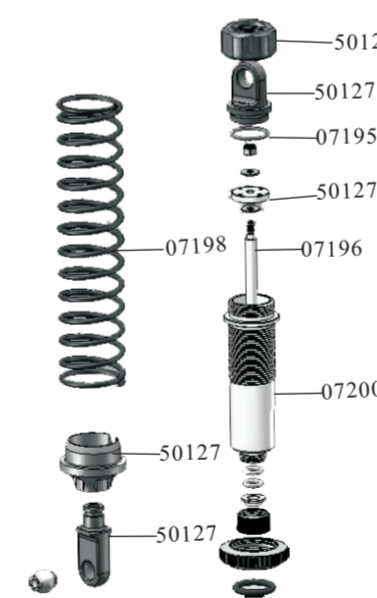

Spare Part

07152-Shock Lower Ball(AL.) Length:10mm 4P	07178-Second Way Gear Washer ϕ 4*10*1.0MM 6P	50078-Servo Washers ϕ 3*8*0.8MM 9P	07177-Second Way Gear Washer ϕ 6*16*1.0MM 6P
07159-Bearing 19*10*5 4P	07453-Ball Bearing (22*10*6) 4P	50108-Hex Head Grub Screw(5*5) 8P	50109-Hex Head Grub Screw(4*4) 8P
50111-Hex Head Grub Screw(5*10) 4P	50107-Hex Head Grub Screw(6*6) 8P	54031-Nuts(M3) 6P	02055-Nuts(M4) (50079)
50080-Nuts(M5) 9P	50114-Servo Link Bll ϕ 8mm 4P	50106-Cap Head Mechanical Screw(5*15) 10P	07174-Cap Head Mechanical Screw(5*12) 10P
50100-Cap Head Mechanical Screw(3*10) 8P	07169-Cap Head Mechanical Screw(4*12) 8P	07170-Cap Head Mechanical Screw(4*16) 8P	07171-Cap Head Mechanical Screw(4*20) 8P
50104-Cap Head Mechanical Screw(4*25) 4P	07175-Cap Head Mechanical Screw(5*20) 4P	61021-Cap Head Mechanical Screw 2.5*20 4P	07183-Cap Head Mechanical Screw(5*28) 4P
50105-Cap Head Mechanical Screw(4*30) 4P	07172-Cap Head Mechanical Screw(4*35) 4P	07173-Cap Head Mechanical Screw(4*60) 4P	50084-Countersunk Mechanical Screw (4*12) 12P

07102-Front Shock Absorber Exploded View(Short)