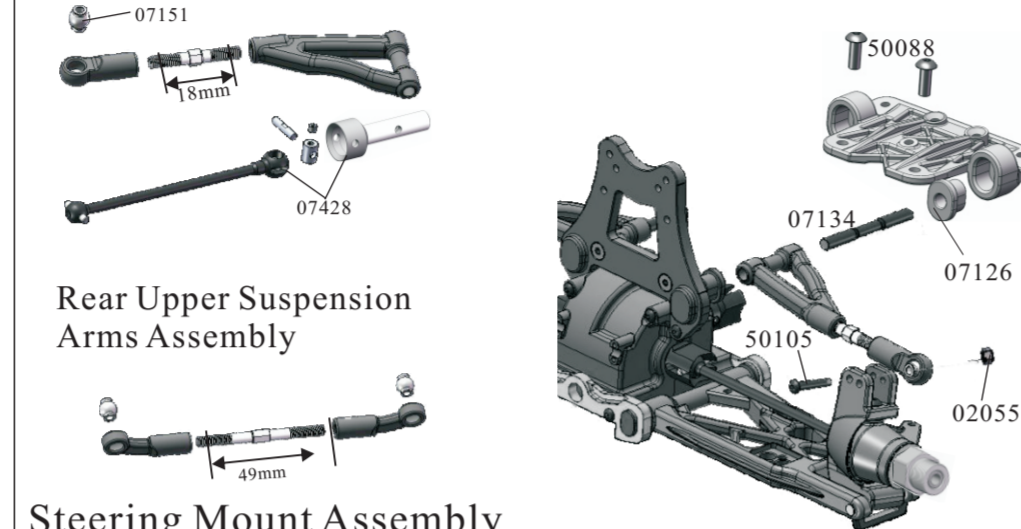

Spare Part

07152-Shock Lower Ball(AL.) Length:10mm 4P	07178-Second Way Gear Washer ϕ 4*10*1.0MM 6P	50078-Servo Washers ϕ 3*8*0.8MM 9P	07177-Second Way Gear Washer ϕ 6*16*1.0MM 6P
07159-Bearing 19*10*5 4P	07453-Ball Bearing (22*10*6) 4P	50108-Hex Head Grub Screw(5*5) 8P	50109-Hex Head Grub Screw(4*4) 8P
50111-Hex Head Grub Screw(5*10) 4P	50107-Hex Head Grub Screw(6*6) 8P	54031-Nuts(M3) 6P	02055-Nuts(M4) (50079)
50080-Nuts(M5) 9P	50114-Servo Link Bll ϕ 8mm 4P	50106-Cap Head Mechanical Screw(5*15) 10P	07174-Cap Head Mechanical Screw(5*12) 10P
50100-Cap Head Mechanical Screw(3*10) 8P	07169-Cap Head Mechanical Screw(4*12) 8P	07170-Cap Head Mechanical Screw(4*16) 8P	07171-Cap Head Mechanical Screw(4*20) 8P
50104-Cap Head Mechanical Screw(4*25) 4P	07175-Cap Head Mechanical Screw(5*20) 4P	61021-Cap Head Mechanical Screw 2.5*20 4P	07183-Cap Head Mechanical Screw(5*28) 4P
50105-Cap Head Mechanical Screw(4*30) 4P	07172-Cap Head Mechanical Screw(4*35) 4P	07173-Cap Head Mechanical Screw(4*60) 4P	50084-Countersunk Mechanical Screw (4*12) 12P

Diff. Box Exploded View

⚠ Don't forget to assemble the O Ring.

Diff.Gear Assembly

Center Diff.Gear Assembly

Front Shock Tower Assembly

Rear Shock Tower Assembly

Front lower Suspension Arms Assembly

Front Upper Suspension Arms Assembly