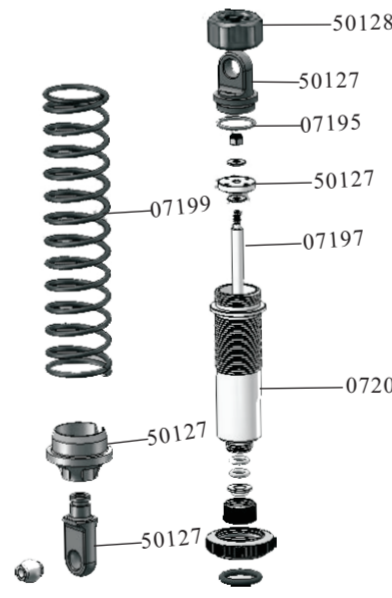

07103-Rear Shock Absorber Exploded View(Long)