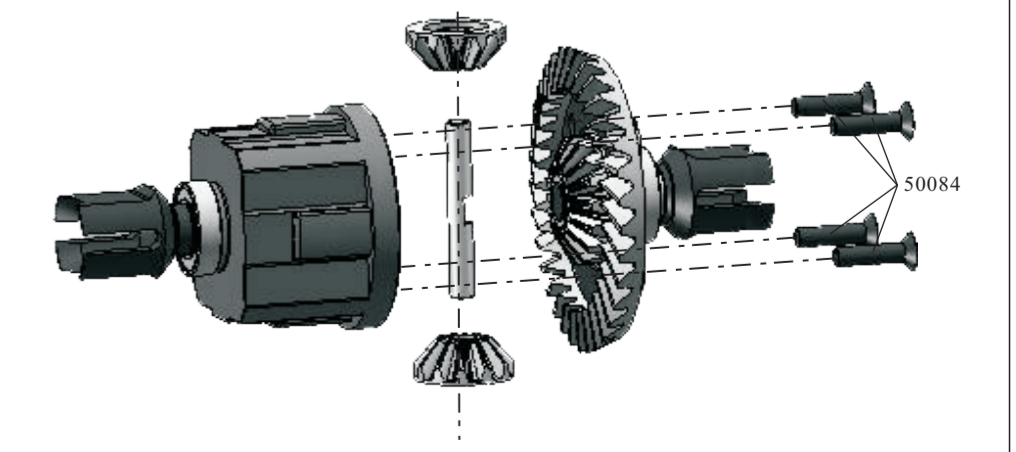

Diff.Gear Assembly