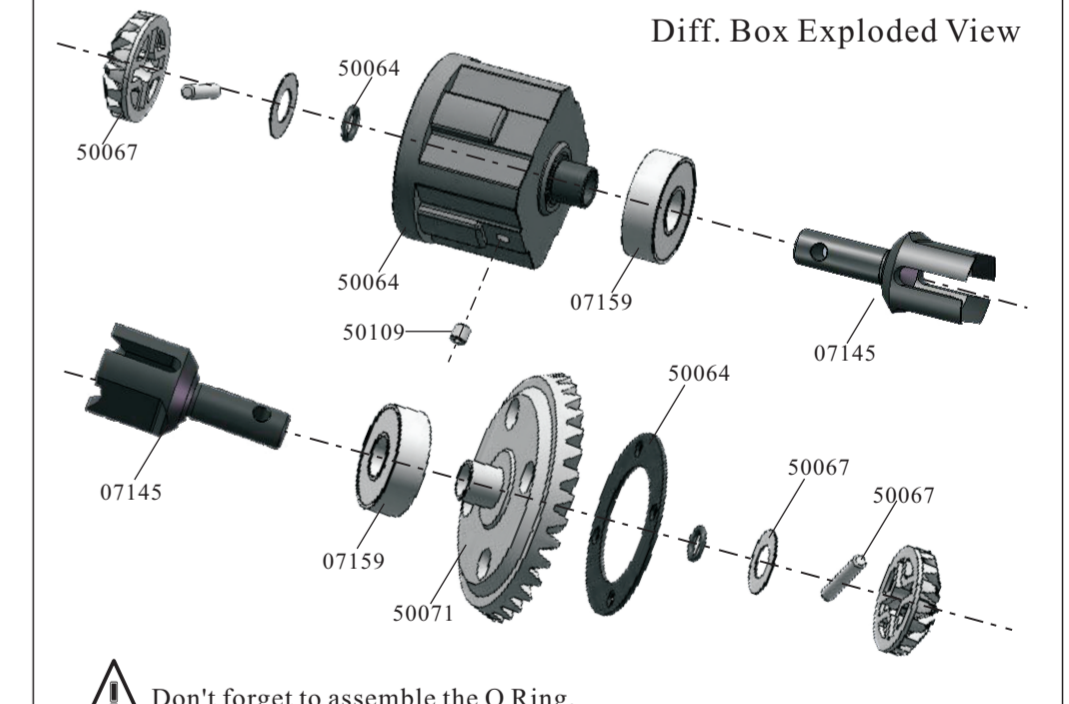

Diff. Box Exploded View