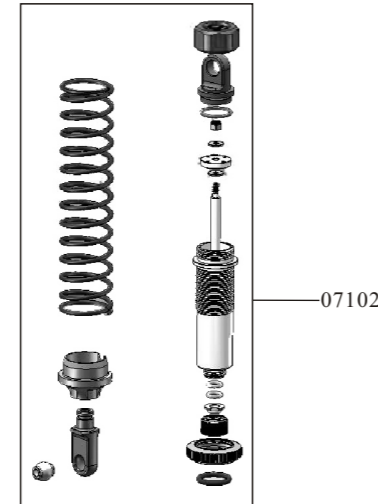

Spare Part

07146-Centre Dogbone Joint Cup	07148-Diff. Gear(11T) Steel	07145-Diff. Joint Cups	07156-Rear Dogbones New length:133mm (Old length:131mm)
07202-Rear wheel Axle (ϕ 10mm)	07203-New Universal Drive Joint(Length:128mm)	07405-Front wheel Axle	07406-CVD-Kit <small>For 07203 Only</small>
07119-Body Post	07120- Wing Stay(L/R)	07154-High Intensity Wing	07401-Tires+Insert Sponge
07400-Wheel Rims	07155-Wheels Complete	07180-Front Lower Sus. Arm Pins(Screw Thread) ϕ 5*50.5	07181-Rear Lower Sus. Arm Pins(Screw Thread) ϕ 5*65
07126-Adjust Bushes (Centre)	07179-Adjust Bushes(Side)	81013-Body Clips 2.0mm	50114-Servo Link Ball ϕ 8mm
07153-Shock Upper Ball (AL.)	07151-Front Sus. Arm Ball (AL.) Length:12mm	07152-Shock lower Ball(AL.) Length:10mm	07159-Bearing 19*10*5mm
07178-Second Way Gear Washer ϕ 4*10*1.0mm	50078-Servo Washers ϕ 3*8*0.8mm	07204-Nuts(M10)	02102-Nuts(M3) (54031)

Diff. Box Exploded View

⚠ Don't forget to assemble the O Ring.

Diff. Gear Assembly

Center Diff.Gear Assembly

Front Shock Tower Assembly

Rear Shock Tower Assembly

Front lower Suspension Arms Assembly

Front Upper Suspension Arms Assembly

Steering Mount Assembly

Front Upper Top Plate Assembly

Wing Mount Assembly

Rear lower Suspension Arms Assembly

Rear Upper Suspension Arms Assembly

Rear Hub Carrier Assembly

Front Shock Absorber Exploded View(short)

Front Shock Absorber Assembly

Rear Shock Absorber Assembly

Rear Shock Absorber Exploded View(long)

Rear body post Assembly

Wheels Complete Assembly

Style Wing Assembly