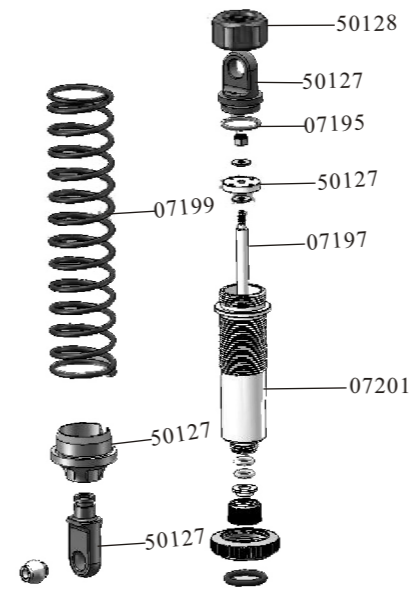

07103-Rear Shock Absorber Exploded View(Long)