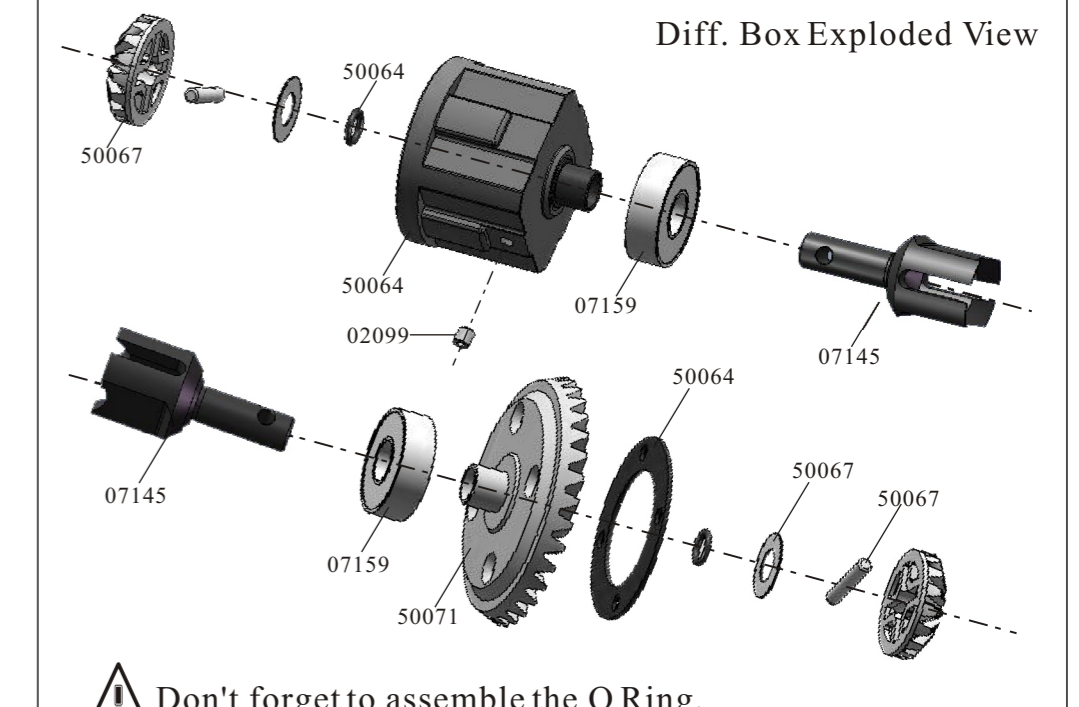

Diff. Box Exploded View