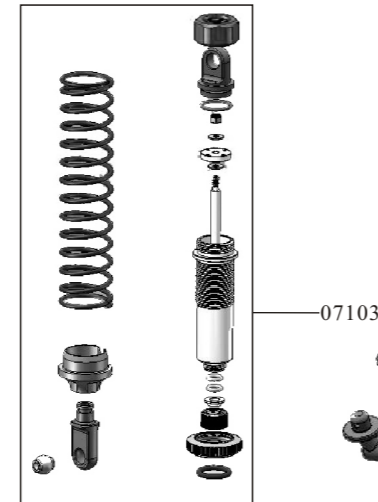

Spare Part

07146-Centre Dogbone Joint Cup	07148-Diff. Gear(11T) Steel	07145-Diff. Joint Cups	07156-Rear Dogbones New length:133mm (Old length:131mm)
07202-Rear wheel Axle (ϕ 10mm)	07203-New Universal Drive Joint(Length:128mm)	07405-Front wheel Axle	07406-CVD-Kit <small>For 07203 Only</small>
07119-Body Post	07120- Wing Stay(L/R)	07154-High Intensity Wing	07401-Tires+Insert Sponge
07400-Wheel Rims	07155-Wheels Complete	07180-Front Lower Sus. Arm Pins(Screw Thread) ϕ 5*50.5	07181-Rear Lower Sus. Arm Pins(Screw Thread) ϕ 5*65
07126-Adjust Bushes (Centre)	07179-Adjust Bushes(Side)	81013-Body Clips 2.0mm	50114-Servo Link Ball ϕ 8mm
07153-Shock Upper Ball (AL.)	07151-Front Sus. Arm Ball (AL.) Length:12mm	07152-Shock lower Ball(AL.) Length:10mm	07159-Bearing 19*10*5mm
07178-Second Way Gear Washer ϕ 4*10*1.0mm	50078-Servo Washers ϕ 3*8*0.8mm	07204-Nuts(M10)	02102-Nuts(M3) (54031)

Diff. Box Exploded View

⚠ Don't forget to assemble the O Ring.

Diff. Gear Assembly

Center Diff.Gear Assembly

Front Shock Tower Assembly

Rear Shock Tower Assembly

Front lower Suspension Arms Assembly

Front Upper Suspension Arms Assembly

Steering Mount Assembly

Front Upper Top Plate Assembly

Wing Mount Assembly

Rear lower Suspension Arms Assembly

Rear Upper Suspension Arms Assembly

Rear Hub Carrier Assembly

Front Shock Absorber Exploded View(short)

Front Shock Absorber Assembly

Rear Shock Absorber Assembly

Rear Shock Absorber Exploded View(long)

Rear body post Assembly

Wheels Complete Assembly

Style Wing Assembly