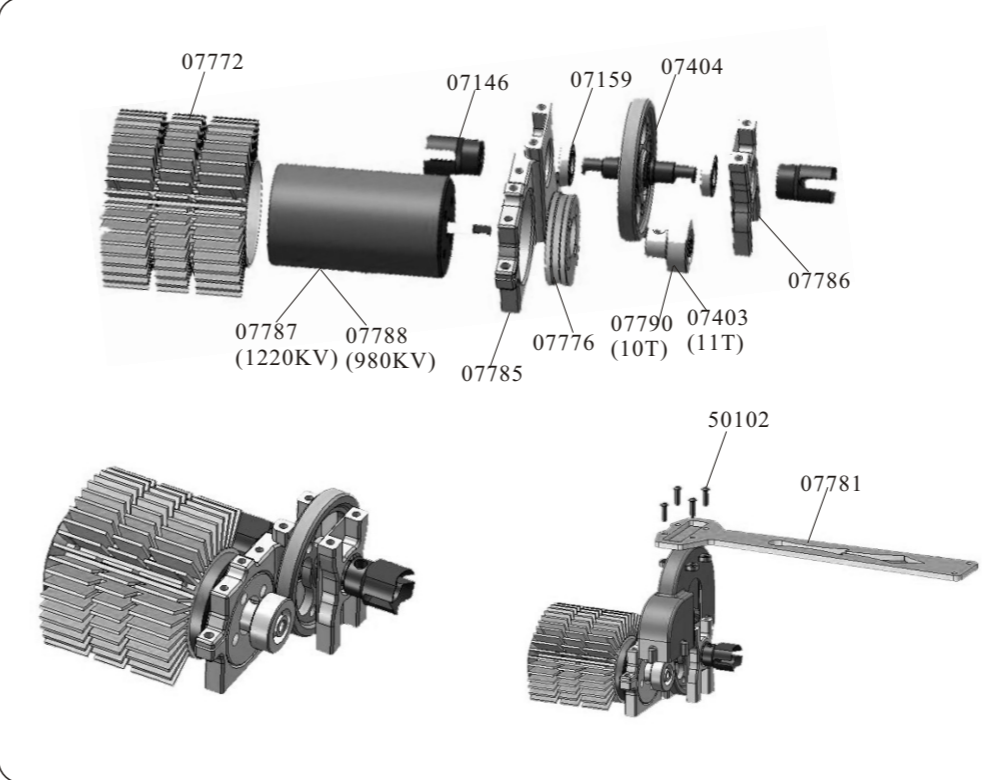

Spare Part

07146-Centre Dogbone Joint Cup	07148-Diff. Gear(11T) Steel	07145-Diff. Joint Cups	07156-Rear Dogbones New length:133mm (Old length:131mm)
07202-Rear wheel Axle (ϕ 10mm)	07203-New Universal Drive Joint(Length:128mm)	07405-Front wheel Axle	07406-CVD-Kit <small>For 07203 Only</small>
07119-Body Post	07120- Wing Stay(L/R)	07154-High Intensity Wing	07401-Tires+Insert Sponge
07400-Wheel Rims	07155-Wheels Complete	07180-Front Lower Sus. Arm Pins(Screw Thread) ϕ 5*50.5	07181-Rear Lower Sus. Arm Pins(Screw Thread) ϕ 5*65
07126-Adjust Bushes (Centre)	07179-Adjust Bushes(Side)	81013-Body Clips 2.0mm	50114-Servo Link Ball ϕ 8mm
07153-Shock Upper Ball (AL.)	07151-Front Sus. Arm Ball (AL.) Length:12mm	07152-Shock lower Ball(AL.) Length:10mm	07159-Bearing 19*10*5mm
07178-Second Way Gear Washer ϕ 4*10*1.0mm	50078-Servo Washers ϕ 3*8*0.8mm	07204-Nuts(M10)	02102-Nuts(M3) (54031)

Diff. Box Exploded View

⚠ Don't forget to assemble the O Ring.

Diff. Gear Assembly

Center Diff.Gear Assembly

Front Shock Tower Assembly

Rear Shock Tower Assembly

Front lower Suspension Arms Assembly

Front Upper Suspension Arms Assembly

Steering Mount Assembly

Front Upper Top Plate Assembly

Wing Mount Assembly

Rear lower Suspension Arms Assembly

Rear Upper Suspension Arms Assembly

Rear Hub Carrier Assembly

Front Shock Absorber Exploded View(short)