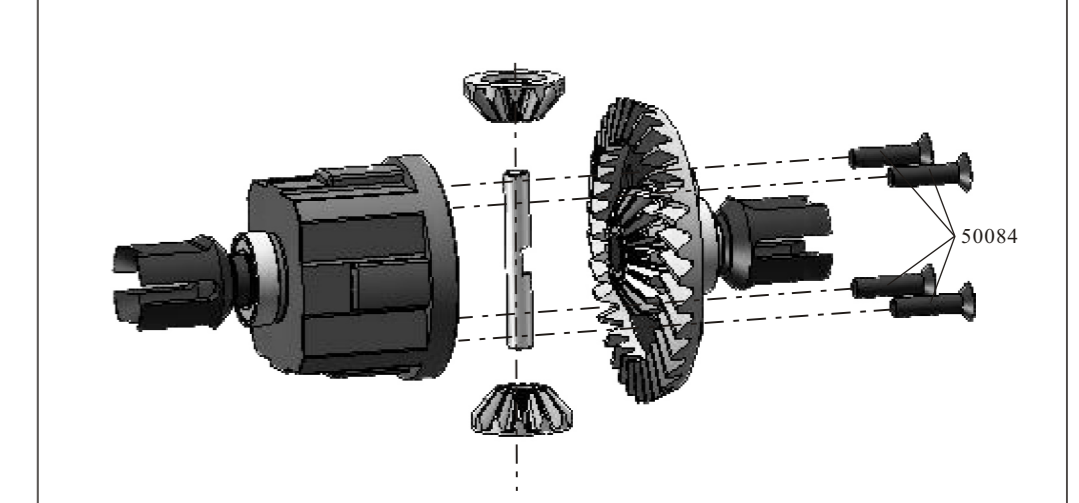

Diff. Gear Assembly