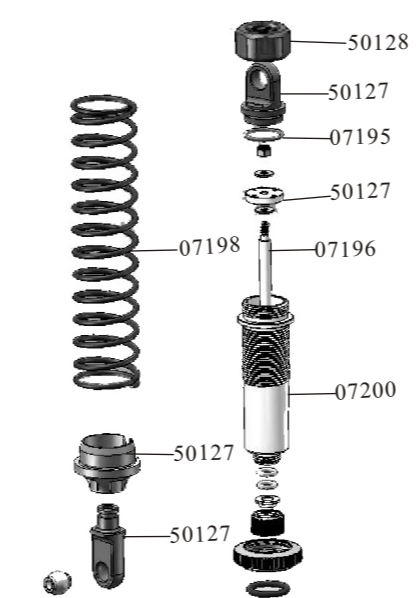

Spare Part

02055-Nuts(M4)	50080-Nuts(M5)	50081-Nuts(M6)	02099-Hex Head Grub Screw (4*4)
50107-Hex Head Grub Screw (6*6)	50108-Hex Head Grub Screw (5*5)	50111-Hex Head Grub Screw (5*10)	50100-Cap Head Hex. Mechanical Screw(3*10) 8P
50104-Cap Head Hex. Mechanical Screw(4*25) 4P	50105-Cap Head Hex. Mechanical Screw(4*30) 4P	50106-Cap Head Hex. Mechanical Screw(5*15) 10P	50102-Cap Head Hex. Mechanical Screw(4*12) 8P
07170-Cap Head Hex. Mechanical Screw(4*16) 8P	07171-Cap Head Hex. Mechanical Screw(4*20) 8P	07172-Cap Head Hex. Mechanical Screw(4*35) 4P	07173-Cap Head Hex. Mechanical Screw(4*60) 4P
07174-Cap Head Hex. Mechanical Screw(5*13) 10P	07183-Cap Head Hex. Mechanical Screw(5*28) 4P	50084-Countersunk Head Hex. Mechanical Screw (4*12) 12P	50085-Countersunk Head Hex. Mechanical Screw (4*16) 12P
50086-Countersunk Head Hex. Mechanical Screw (4*20) 8P	50087-Countersunk Head Hex. Mechanical Screw (4*25) 8P	50088-Countersunk Head Hex. Mechanical Screw (5*12) 12P	50089-Countersunk Head Hex. Mechanical Screw (5*15) 12P
50083-Countersunk Head Hex. Mechanical Screw(3*10) 4P	07168-Countersunk Head Hex. Mechanical Screw (4*8) 12P	52037-Countersunk Head Hex. Mechanical Screw (5*22) 4P	50202-Column Head Hex. Mechanical Screw (3*16) 12P

07102-Front Shock Absorber Exploded View(Short)