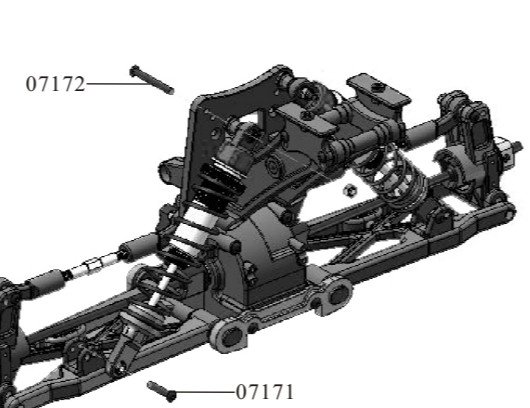

Rear body post Assembly