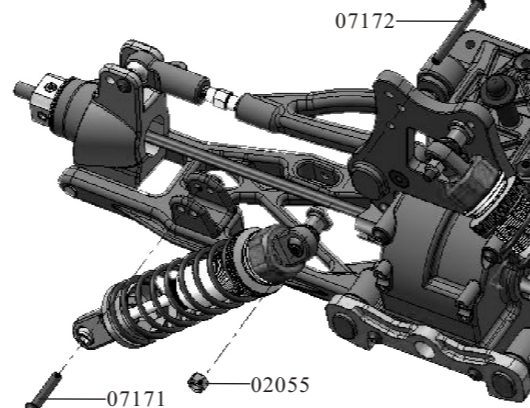

Rear Shock Absorber Assembly

Front Shock Absorber Assembly