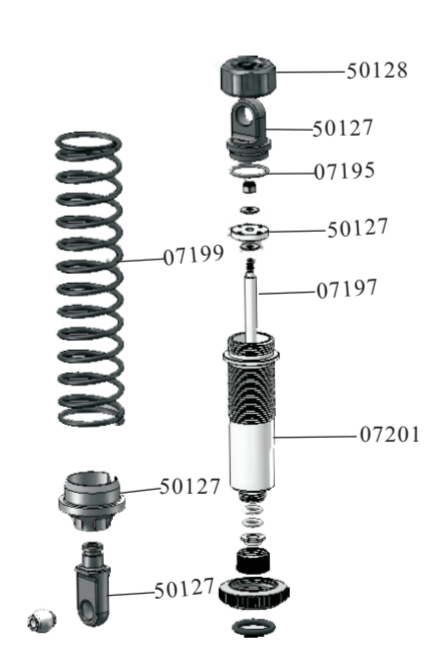

07103-Rear Shock Absorber Exploded View(Long)