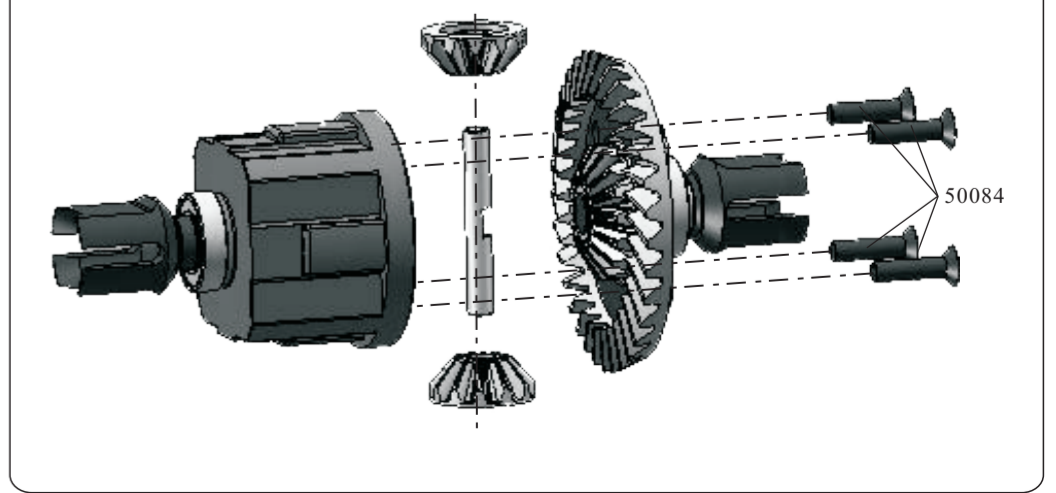

Spare Part

50078-Servo Washers φ3*8*0.8mm	07151-Front Sus. Arm Ball (AL.) Length:12mm	07152-Shock lower Ball (AL.) Length:10mm	07153-Shock Upper Ball (AL.)	50114-Servo Link Ball φ8mm
81013-Body Clips	02102-Nuts(M3)	02055-Nuts(M4)	50080-Nuts(M5) 9P	50081-Nuts(M6) 6P
07204-Nuts(M10) 6P	50111-Hex Head Grub Screw(5*10) 4P	50107-Hex Head Grub Screw(6*6) 8P	50108-Hex Head Grub Screw(5*5) 8P	02099-Hex Head Grub Screw(4*4) 10P
50110-Hex Head Grub Screw(3*3) 8P	50202-Column Head Hex. Self-tapping Screw (3*16) 12P	07176-Column Head Hex. Self-tapping Screw (4*16) 12P	50097-Column Head Mechanical Screw(5*35) 6P	50099-Column Head Mechanical Screw(6*40) 4P
07182-Countersunk Mechanical Screw(5*22) 4P	07168-Countersunk Mechanical Screw (4*8) 12P	50084-Countersunk Mechanical Screw(4*12) 12P	50085-Countersunk Mechanical Screw(4*16) 12P	50086-Countersunk Mechanical Screw(4*20) 8P
50087-Countersunk Mechanical Screw(4*25) 8P	50088-Countersunk Mechanical Screw (5*12) 12P	50089-Countersunk Mechanical Screw(5*15) 12P	50092-Countersunk Mechanical Screw(5*25) 4P	50104-Cap Head Mechanical Screw(4*25) 4P
50105-Cap Head Mechanical Screw(4*30) 4P	50106-Cap Head Mechanical Screw(5*15) 10P	50100-Cap Head Mechanical Screw(3*10) 8P	07169-Cap Head Mechanical Screw(4*12) 8P	07170-Cap Head Mechanical Screw(4*16) 8P

07102-Front Shock Absorber Exploded View(Short)

07103-Rear Shock Absorber Exploded View(Long)

Diff. Box Exploded View

Diff. Gear Assembly

07195-O-Ring	07196-Front Shock Main Axle+Nut M3+Pads(80mm)	07197-Rear Shock Main Axle+Nut M3 +Pads (85mm)	07198-Front Shock Spring (Short)
07199-Rear Shock Spring (Long)	07200-Front Shock Body	07201-Rear Shock Body	50127-Shock Plastic Parts
50128-Shock Absorber Cap+ Ball Mount			