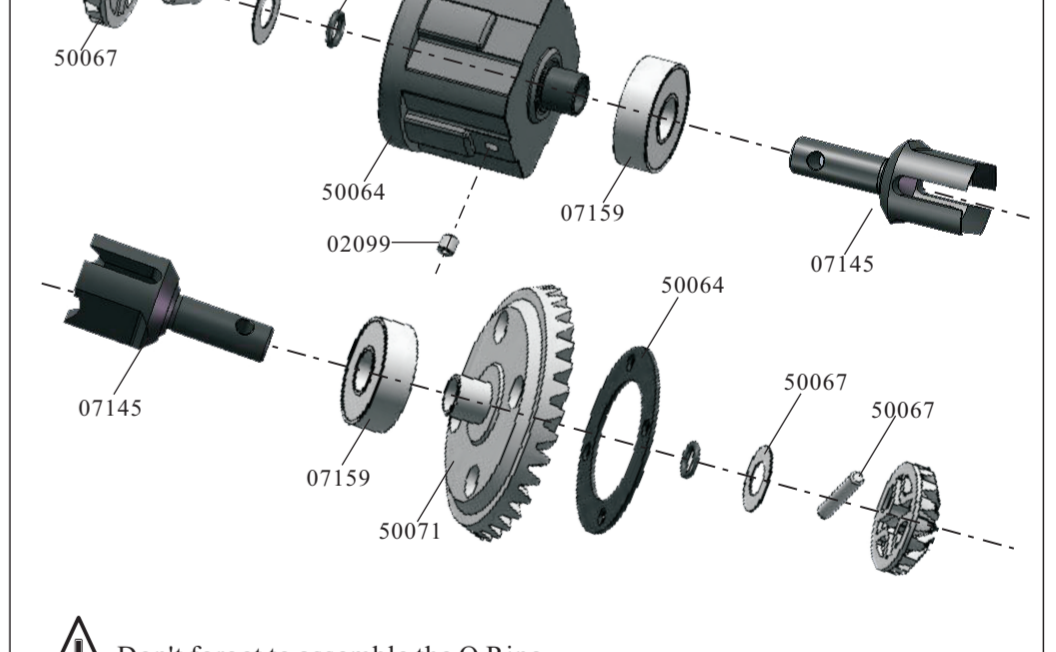

Diff. Box Exploded View