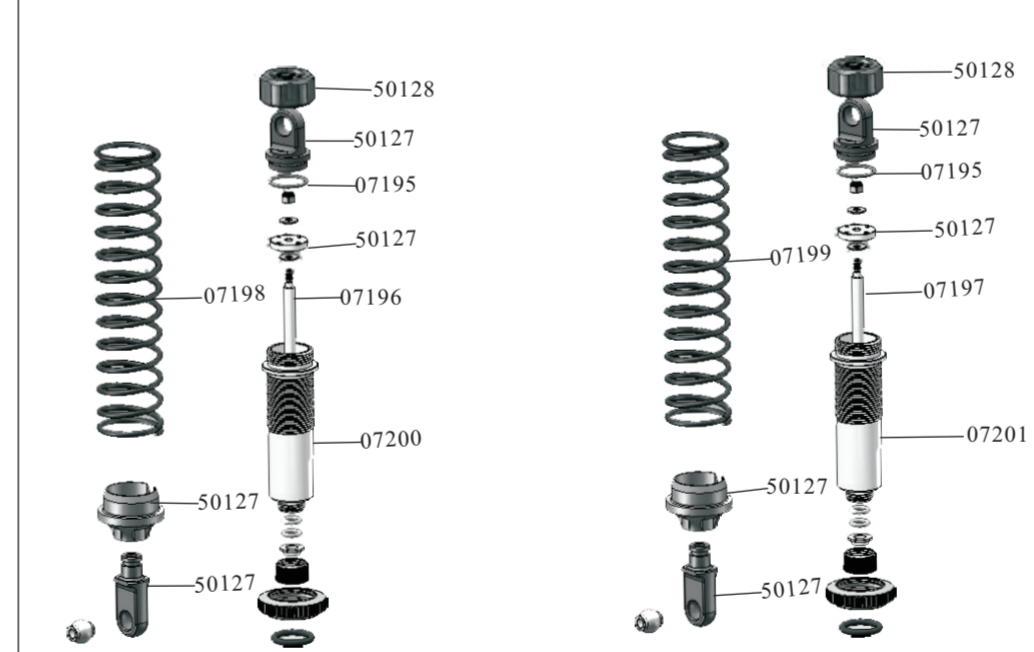

Spare Part

50078-Servo Washers φ3*8*0.8mm	07151-Front Sus. Arm Ball (AL.) Length:12mm	07152-Shock lower Ball (AL.) Length:10mm	07153-Shock Upper Ball (AL.)	50114-Servo Link Ball φ8mm
81013-Body Clips	02102-Nuts(M3)	02055-Nuts(M4)	50080-Nuts(M5) 9P	50081-Nuts(M6) 6P
07204-Nuts(M10) 6P	50111-Hex Head Grub Screw(5*10) 4P	50107-Hex Head Grub Screw(6*6) 8P	50108-Hex Head Grub Screw(5*5) 8P	02099-Hex Head Grub Screw(4*4) 10P
50110-Hex Head Grub Screw(3*3) 8P	50202-Column Head Hex. Self-tapping Screw (3*16) 12P	07176-Column Head Hex. Self-tapping Screw (4*16) 12P	50097-Column Head Mechanical Screw(5*35) 6P	50099-Column Head Mechanical Screw(6*40) 4P
07182-Countersunk Mechanical Screw(5*22) 4P	07168-Countersunk Mechanical Screw (4*8) 12P	50084-Countersunk Mechanical Screw(4*12) 12P	50085-Countersunk Mechanical Screw(4*16) 12P	50086-Countersunk Mechanical Screw(4*20) 8P
50087-Countersunk Mechanical Screw(4*25) 8P	50088-Countersunk Mechanical Screw (5*12) 12P	50089-Countersunk Mechanical Screw(5*15) 12P	50092-Countersunk Mechanical Screw(5*25) 4P	50104-Cap Head Mechanical Screw(4*25) 4P
50105-Cap Head Mechanical Screw(4*30) 4P	50106-Cap Head Mechanical Screw(5*15) 10P	50100-Cap Head Mechanical Screw(3*10) 8P	07169-Cap Head Mechanical Screw(4*12) 8P	07170-Cap Head Mechanical Screw(4*16) 8P

07102-Front Shock Absorber Exploded View(Short)