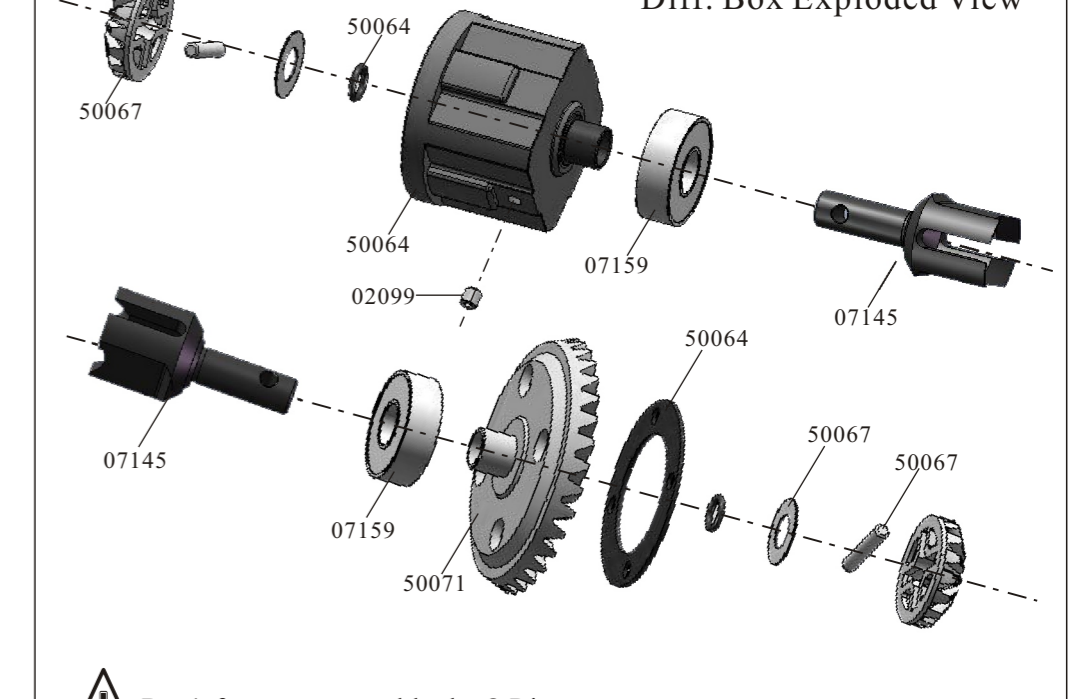

Diff. Box Exploded View