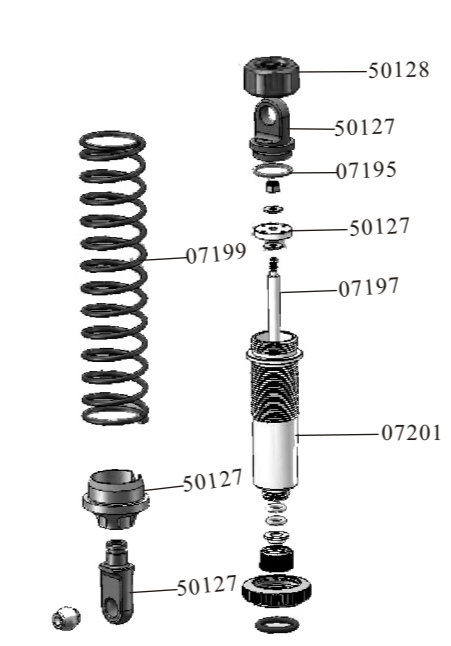

07103-Rear Shock Absorber Exploded View(Long)