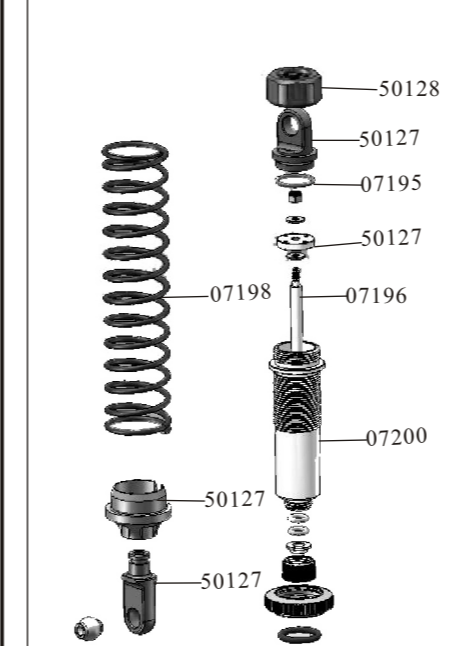

07102-Front Shock Absorber Exploded View(Short)