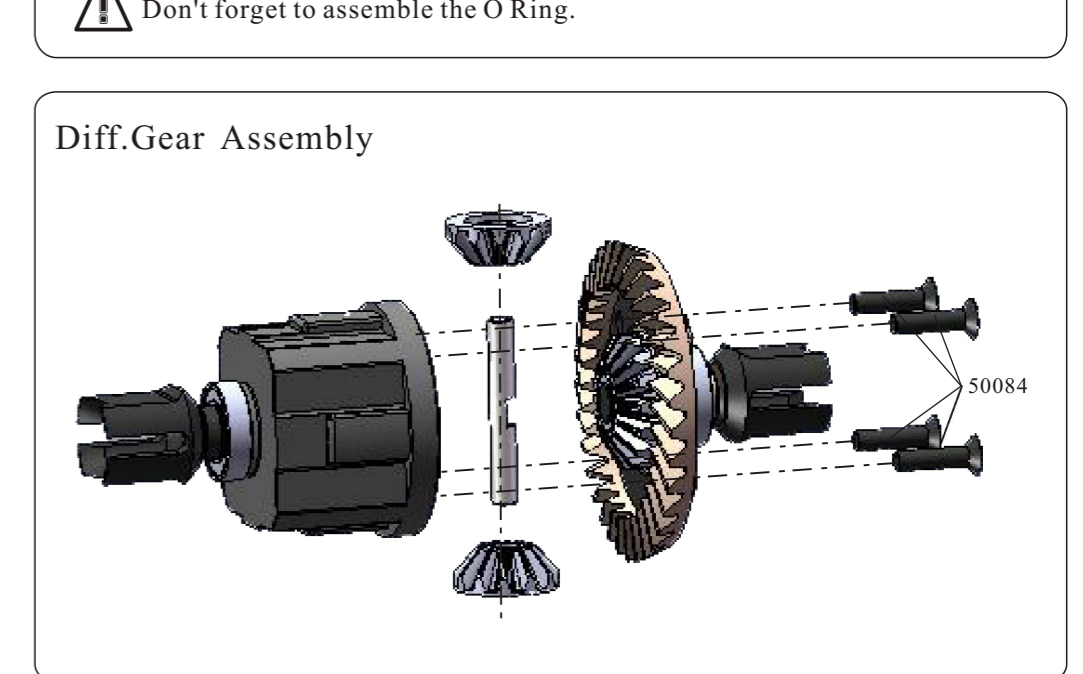

Diff. Box Exploded View