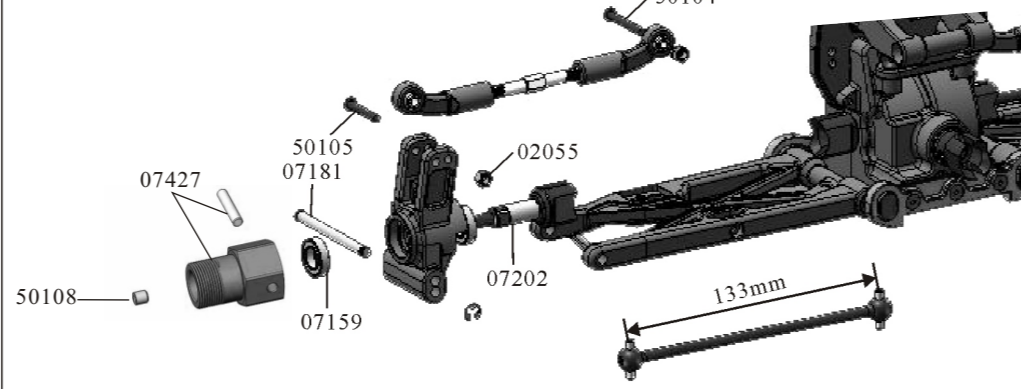

## Specifications:

LENGTH	WIDTH	HEIGHT	WHEEL BASE	DRIVE SYSTEM	GROUND CLEARANCE	WHEEL DIAMETER	GEAR RATIO	SERVO
815mm	458mm	295mm	500mm	4WD Shaft Drive	40mm	178mm	1:11.18	20kg

Front lower Suspension Arms Assembly

Front Upper Top Plate Assembly

Front Upper Suspension Arms Assembly

Steering Mount Assembly

Rear Hub Carrier Assembly

Rear Upper Suspension Arms Assembly

Rear lower Suspension Arms Assembly