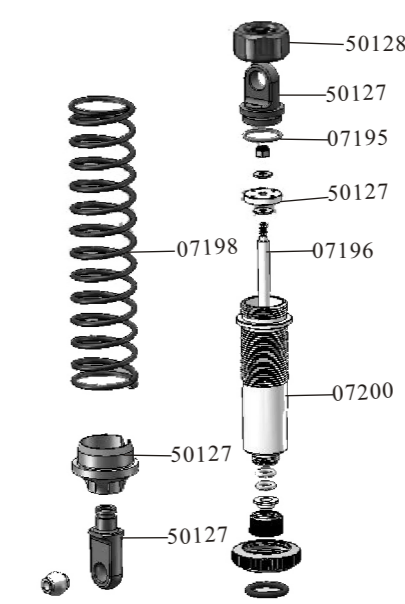

Upgradable Optionals

710001-Center Diff. Mount	710002-Front Upper Sus. Arm	710003-Front Upper Top Plate	710006-Rear Alxe Mount
710010-Steering Mount(L/R)	710011-Steering Rocker	077001-Center Dogbone New length:122mm (Old length:118)	710013-Steering Mount (L/R)
710015-Front Shock Absorber (Short) (AL.)	710016-Rear Shock Absorber (Long) (AL.)	710017-Front Lower Sus. Arm Holder	710018-Rear Lower Sus. Arm Holder
710019-Front Lower Sus. Arm Holder	077002-Rear Side Link (AL.)	077003-Front Brace (AL.)	710028-Rear upper link (AL.)
710032- (AL.) Rear Lower Suspension (L/R)+Suspension Tab	710033-(AL.) Front Lower Suspension (L/R)+Suspension Tab	050029-Shock Absorber Protective Cap (AL.)	050023-Servo Horn (AL.)

07102-Front Shock Absorber Exploded View(Short)