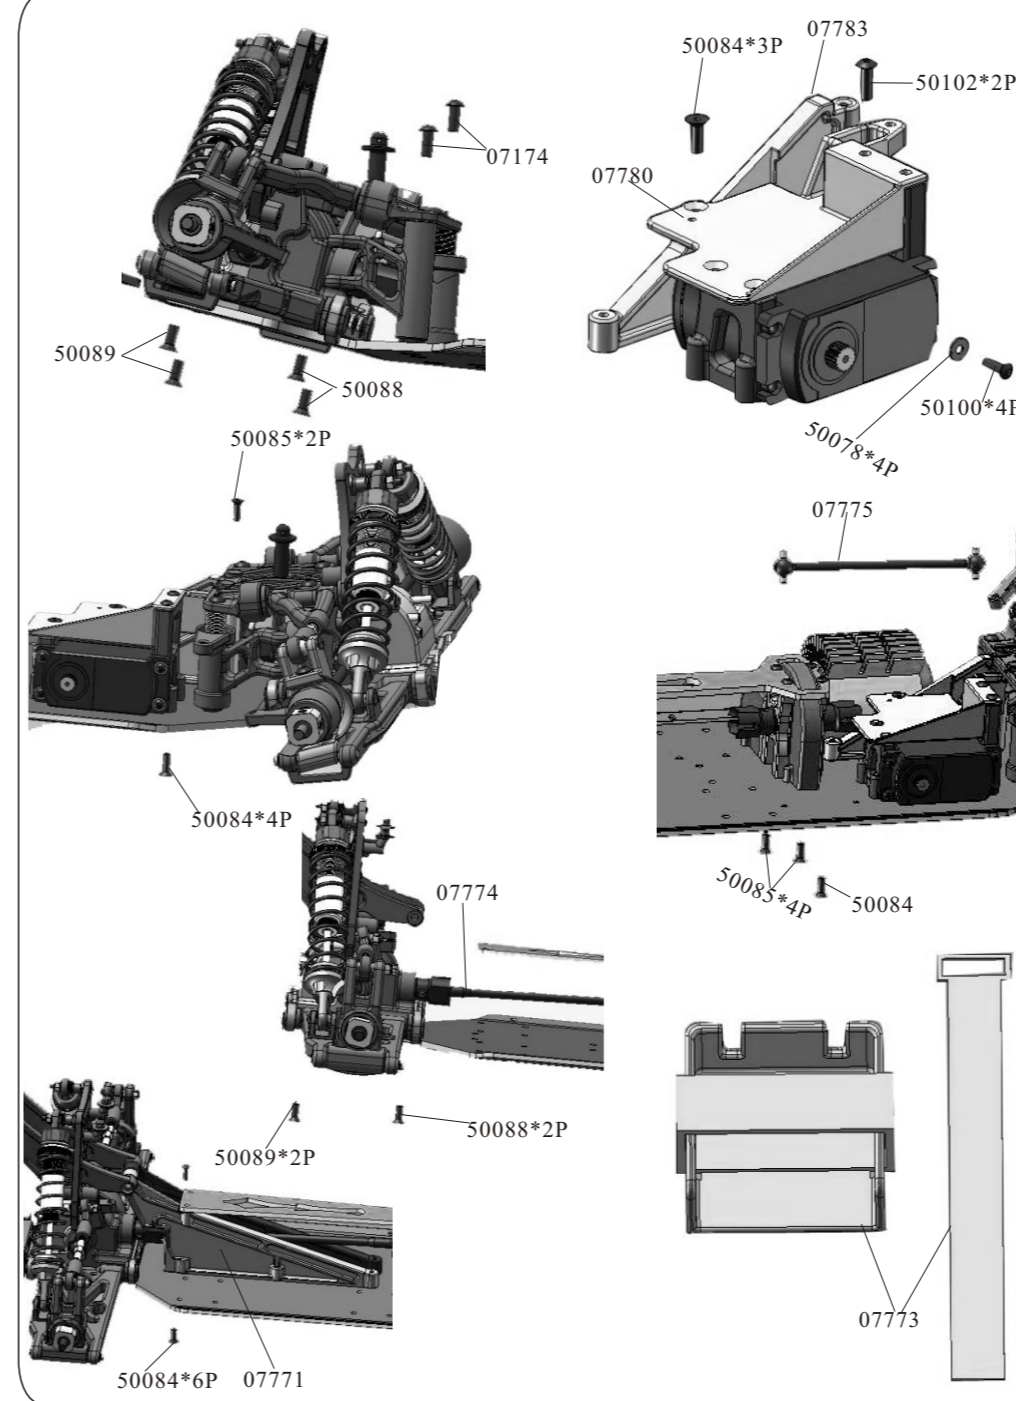

### Spare Part

07170-Cap Head Hex. Mechanical Screw(4*16) 8P	07171-Cap Head Hex. Mechanical Screw(4*20) 8P	07172-Cap Head Hex. Mechanical Screw(4*35) 4P	07173-Cap Head Hex. Mechanical Screw(4*60) 4P	07174-Cap Head Hex. Mechanical Screw(5*13) 10P
07183-Cap Head Hex. Mechanical Screw(5*28) 4P	50084-Countersunk Head Hex.Mechanical Screw (4*12) 12P	50085-Countersunk Head Hex.Mechanical Screw (4*16) 12P	50086-Countersunk Head Hex.Mechanical Screw (4*20) 8P	50087-Countersunk Head Hex.Mechanical Screw (4*25) 8P
50088-Countersunk Head Hex.Mechanical Screw (5*12) 12P	50089-Countersunk Head Hex.Mechanical Screw (5*15) 12P	50083-Countersunk Head Hex.Mechanical Screw(3*10) 4P	07168-Countersunk Head Hex.Mechanical Screw (4*8) 12P	07182-Countersunk Head Hex.Mechanical Screw (5*22) 4P
50202-Column Head Hex.Mechanical Screw (3*16) 12P	07176-Column Head Hex.Self-tapping Screw (4*16) 12P	02093-Column Head Hex.Machine Screw (3*10) 10P	50093-Column Head Hex. Self-tapping Screw (3*10) 12P	07799-Column Head Hex.Machine Screw (4*14) 4P
50095-Column Head Mechanical Screw(4*30) 4P	07432-Discal Mechanical Screw 3*10mm 6P			

Front lower Suspension Arms Assembly

Front Upper Top Plate Assembly

Front Upper Suspension Arms Assembly

Steering Mount Assembly

Rear Hub Carrier Assembly

Rear Upper Suspension Arms Assembly

Rear lower Suspension Arms Assembly