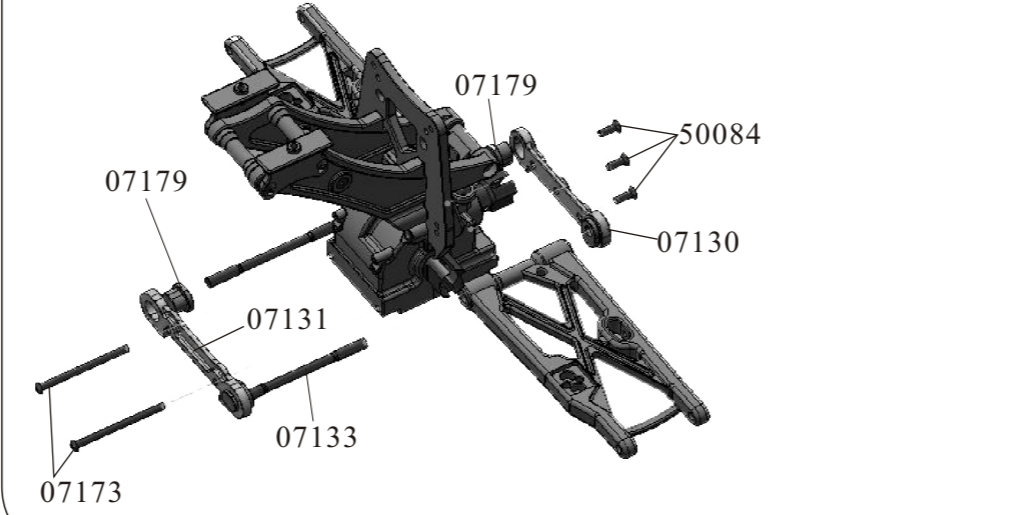

## Specifications:

LENGTH	WIDTH	HEIGHT	WHEEL BASE	DRIVE SYSTEM	GROUND CLEARANCE	WHEEL DIAMETER	GEAR RATIO	SERVO
815mm	458mm	295mm	500mm	4WD Shaft Drive	40mm	178mm	1:11.18	20kg

Front lower Suspension Arms Assembly

Front Upper Top Plate Assembly

Front Upper Suspension Arms Assembly

Steering Mount Assembly

Rear Hub Carrier Assembly

Rear Upper Suspension Arms Assembly

Rear lower Suspension Arms Assembly