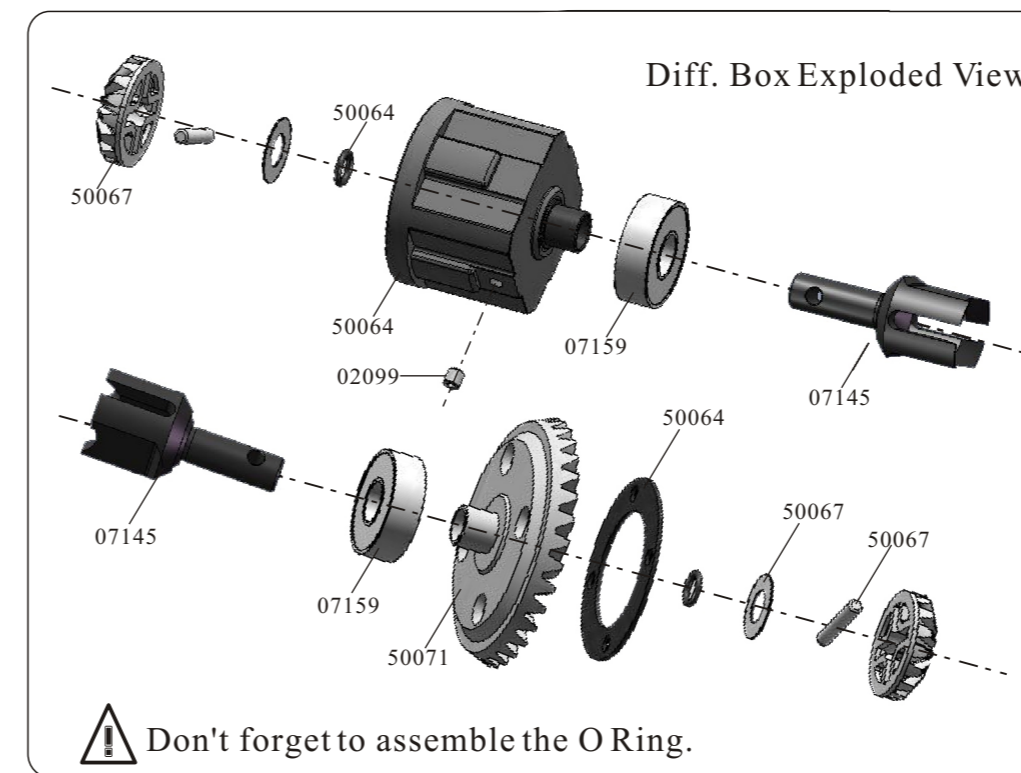

Spare Part

07170-Cap Head Hex. Mechanical Screw(4*16) 8P	07171-Cap Head Hex. Mechanical Screw(4*20) 8P	07172-Cap Head Hex. Mechanical Screw(4*35) 4P	07173-Cap Head Hex. Mechanical Screw(4*60) 4P	07174-Cap Head Hex. Mechanical Screw(5*13) 10P
07183-Cap Head Hex. Mechanical Screw(5*28) 4P	50084-Countersunk Head Hex.Mechanical Screw (4*12) 12P	50085-Countersunk Head Hex.Mechanical Screw (4*16) 12P	50086-Countersunk Head Hex.Mechanical Screw (4*20) 8P	50087-Countersunk Head Hex.Mechanical Screw (4*25) 8P
50088-Countersunk Head Hex.Mechanical Screw (5*12) 12P	50089-Countersunk Head Hex.Mechanical Screw (5*15) 12P	50083-Countersunk Head Hex.Mechanical Screw(3*10) 4P	07168-Countersunk Head Hex.Mechanical Screw (4*8) 12P	07182-Countersunk Head Hex.Mechanical Screw (5*22) 4P
50202-Column Head Hex.Mechanical Screw (3*16) 12P	07176-Column Head Hex.Self-tapping Screw (4*16) 12P	02093-Column Head Hex.Machine Screw (3*10) 10P	50093-Column Head Hex. Self-tapping Screw (3*10) 12P	07799-Column Head Hex.Machine Screw (4*14) 4P
50095-Column Head Mechanical Screw(4*30) 4P	07432-Discal Mechanical Screw 3*10mm 6P