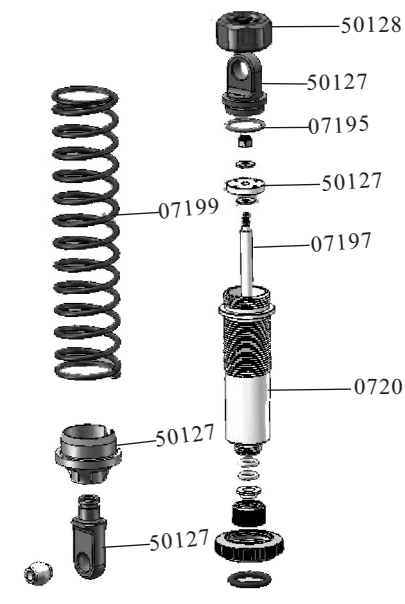

07103-Rear Shock Absorber Exploded View(Long)