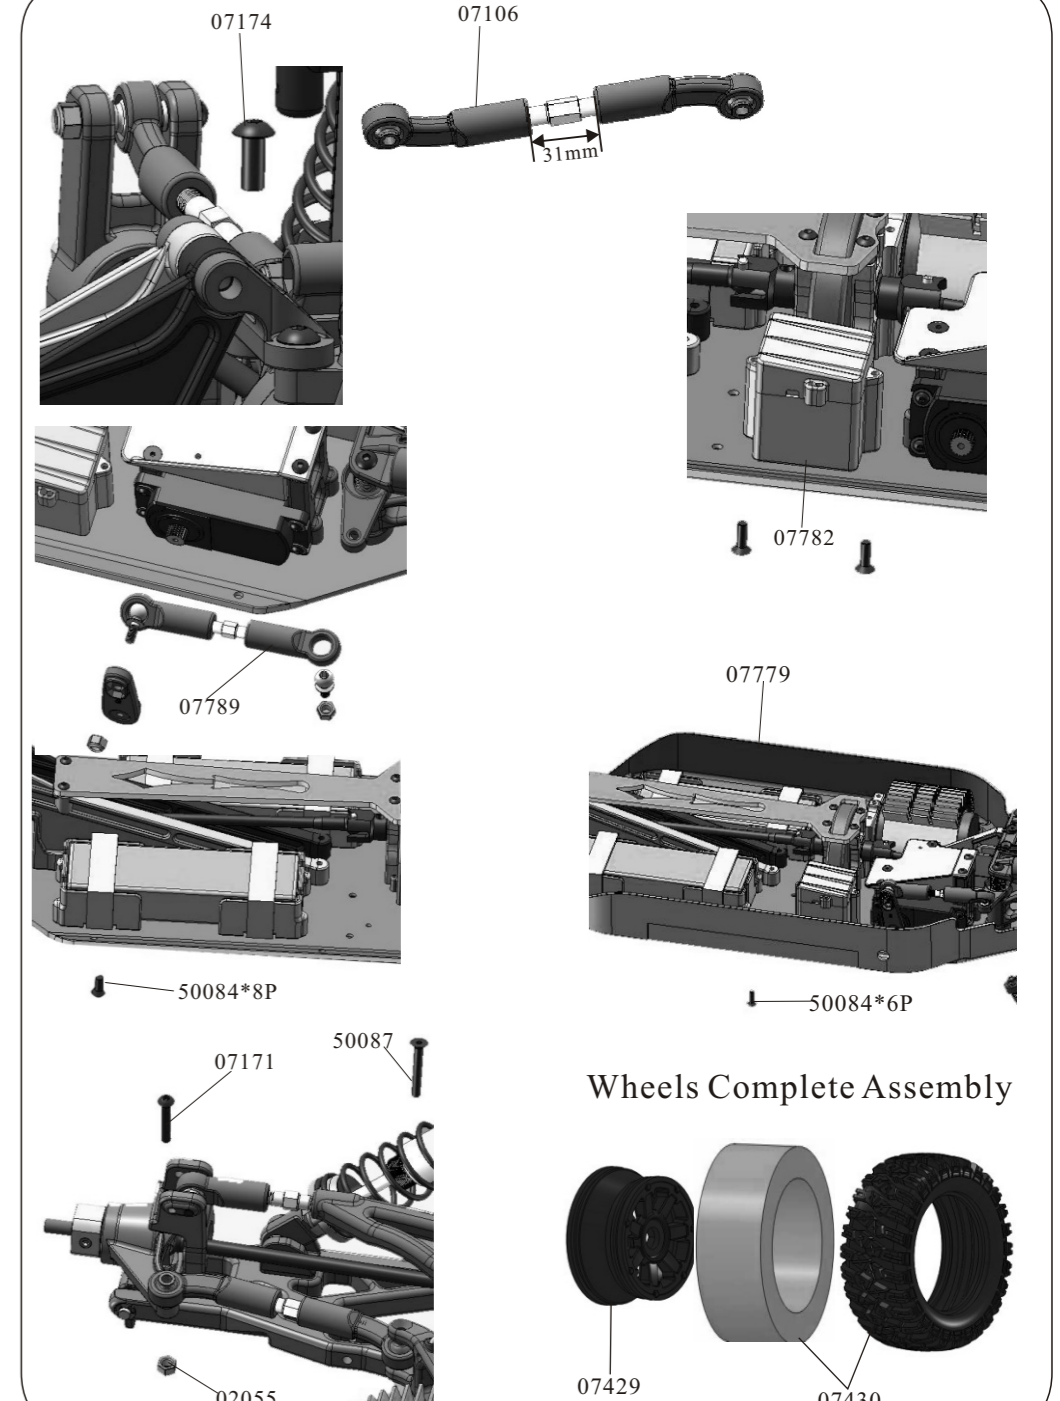

## Specifications:

LENGTH	WIDTH	HEIGHT	WHEEL BASE	DRIVE SYSTEM	GROUND CLEARANCE	WHEEL DIAMETER	GEAR RATIO	SERVO
815mm	458mm	295mm	500mm	4WD Shaft Drive	40mm	178mm	1:11.18	20kg

### Spare Part

07134-Front Upper Sus. Arm Pins $\phi$ 6*60	07142-Buffer Post	07141-Buffer Aluminium Mount	07146-Centre Dogbone Joint Cup	07148-Diff. Gear (11T) Steel
07145-Diff.Joint Cups	07156-Rear Dogbones New length:133mm (Old length:131mm)	07787-Brushless Motor 1220KV	07795-Lipo Battery 7.4v 3700mAh	07180-Front Lower Sus. Arm Pins(Screw Thread) $\phi$ 5*50.5
07181-Rear Lower Sus. Arm Pins(Screw Thread) $\phi$ 5*65	07126-Adjust Bushes (Centre)	07179-Adjust Bushes (Side)	81013-Body Clips 2.0mm	50114-Servo Link Ball $\phi$ 8mm
07153-Shock Upper Ball (AL.)	07151-Front Sus.Arm Ball(AL.) Length:12mm	07152-Shock lower Ball (AL.) Length:10mm	07159-Bearing 19*10*5mm	07178-Second Way Gear Washer $\phi$ 4*10*1.0mm
50078-Servo Washers $\phi$ 3*8*0.8mm	07204-Nuts(M10)	02102-Nuts(M3)	02055-Nuts(M4)	50080-Nuts(M5)
50081-Nuts(M6)	02099-Hex Head Grub Screw (4*4) 10P	50107-Hex Head Grub Screw (6*6) 8P	50108-Hex Head Grub Screw(5*5) 8P	50111-Hex Head Grub Screw (5*10) 4P
50100-Cap Head Hex. Mechanical Screw(3*10) 8P	50104-Cap Head Hex. Mechanical Screw(4*25) 4P	50105-Cap Head Hex. Mechanical Screw(4*30) 4P	50106-Cap Head Hex. Mechanical Screw(5*15) 10P	50102-Cap Head Hex. Mechanical Screw(4*12) 8P

Front lower Suspension Arms Assembly

Front Upper Top Plate Assembly

Front Upper Suspension Arms Assembly

Steering Mount Assembly

Rear Hub Carrier Assembly

Rear Upper Suspension Arms Assembly

Rear lower Suspension Arms Assembly