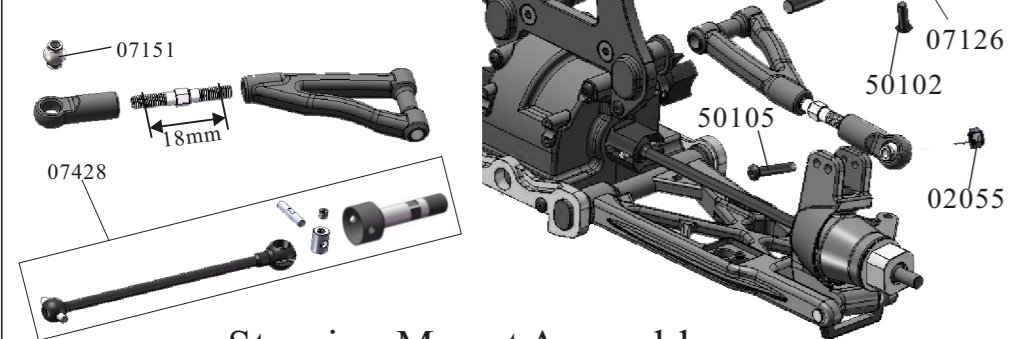

### Spare Part

07170-Cap Head Hex. Mechanical Screw(4*16) 8P	07171-Cap Head Hex. Mechanical Screw(4*20) 8P	07172-Cap Head Hex. Mechanical Screw(4*35) 4P	07173-Cap Head Hex. Mechanical Screw(4*60) 4P	07174-Cap Head Hex. Mechanical Screw(5*13) 10P
07183-Cap Head Hex. Mechanical Screw(5*28) 4P	50084-Countersunk Head Hex.Mechanical Screw (4*12) 12P	50085-Countersunk Head Hex.Mechanical Screw (4*16) 12P	50086-Countersunk Head Hex.Mechanical Screw (4*20) 8P	50087-Countersunk Head Hex.Mechanical Screw (4*25) 8P
50088-Countersunk Head Hex.Mechanical Screw (5*12) 12P	50089-Countersunk Head Hex.Mechanical Screw (5*15) 12P	50083-Countersunk Head Hex.Mechanical Screw(3*10) 4P	07168-Countersunk Head Hex.Mechanical Screw (4*8) 12P	07182-Countersunk Head Hex.Mechanical Screw (5*22) 4P
50202-Column Head Hex.Mechanical Screw (3*16) 12P	07176-Column Head Hex.Self-tapping Screw (4*16) 12P	02093-Column Head Hex.Machine Screw (3*10) 10P	50093-Column Head Hex. Self-tapping Screw (3*10) 12P	07799-Column Head Hex.Machine Screw (4*14) 4P
50095-Column Head Mechanical Screw(4*30) 4P	07432-Discal Mechanical Screw 3*10mm 6P			

Front lower Suspension Arms Assembly

Front Upper Top Plate Assembly

Front Upper Suspension Arms Assembly

Steering Mount Assembly

Rear Hub Carrier Assembly

Rear Upper Suspension Arms Assembly

Rear lower Suspension Arms Assembly