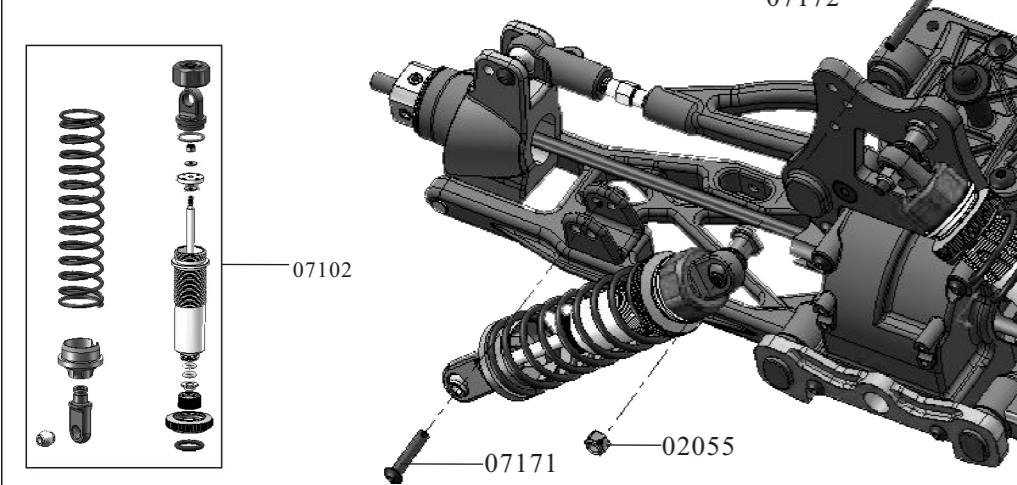

Front Shock Absorber Assembly

Rear Shock Absorber Assembly

Rear Shock Absorber Exploded View(long)

Front Shock Absorber Exploded View(short)