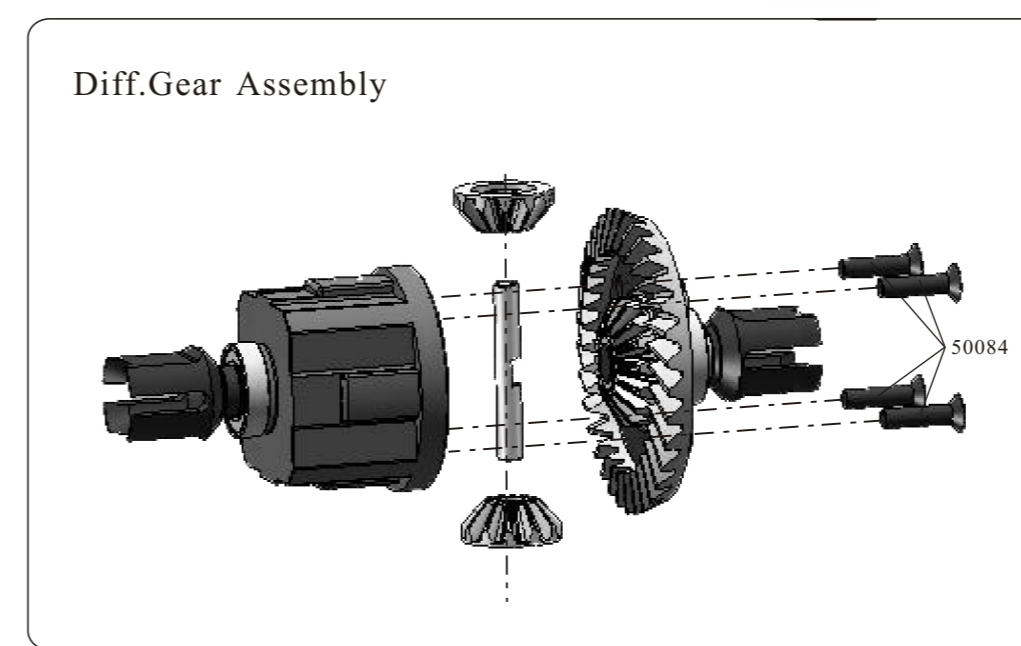

Spare Part

07170-Cap Head Hex. Mechanical Screw(4*16) 8P	07171-Cap Head Hex. Mechanical Screw(4*20) 8P	07172-Cap Head Hex. Mechanical Screw(4*35) 4P	07173-Cap Head Hex. Mechanical Screw(4*60) 4P	07174-Cap Head Hex. Mechanical Screw(5*13) 10P
07183-Cap Head Hex. Mechanical Screw(5*28) 4P	50084-Countersunk Head Hex.Mechanical Screw (4*12) 12P	50085-Countersunk Head Hex.Mechanical Screw (4*16) 12P	50086-Countersunk Head Hex.Mechanical Screw (4*20) 8P	50087-Countersunk Head Hex.Mechanical Screw (4*25) 8P
50088-Countersunk Head Hex.Mechanical Screw (5*12) 12P	50089-Countersunk Head Hex.Mechanical Screw (5*15) 12P	50083-Countersunk Head Hex.Mechanical Screw(3*10) 4P	07168-Countersunk Head Hex.Mechanical Screw (4*8) 12P	07182-Countersunk Head Hex.Mechanical Screw (5*22) 4P
50202-Column Head Hex.Mechanical Screw (3*16) 12P	07176-Column Head Hex.Self-tapping Screw (4*16) 12P	02093-Column Head Hex.Machine Screw (3*10) 10P	50093-Column Head Hex. Self-tapping Screw (3*10) 12P	07799-Column Head Hex.Machine Screw (4*14) 4P
50095-Column Head Mechanical Screw(4*30) 4P	07432-Discal Mechanical Screw 3*10mm 6P