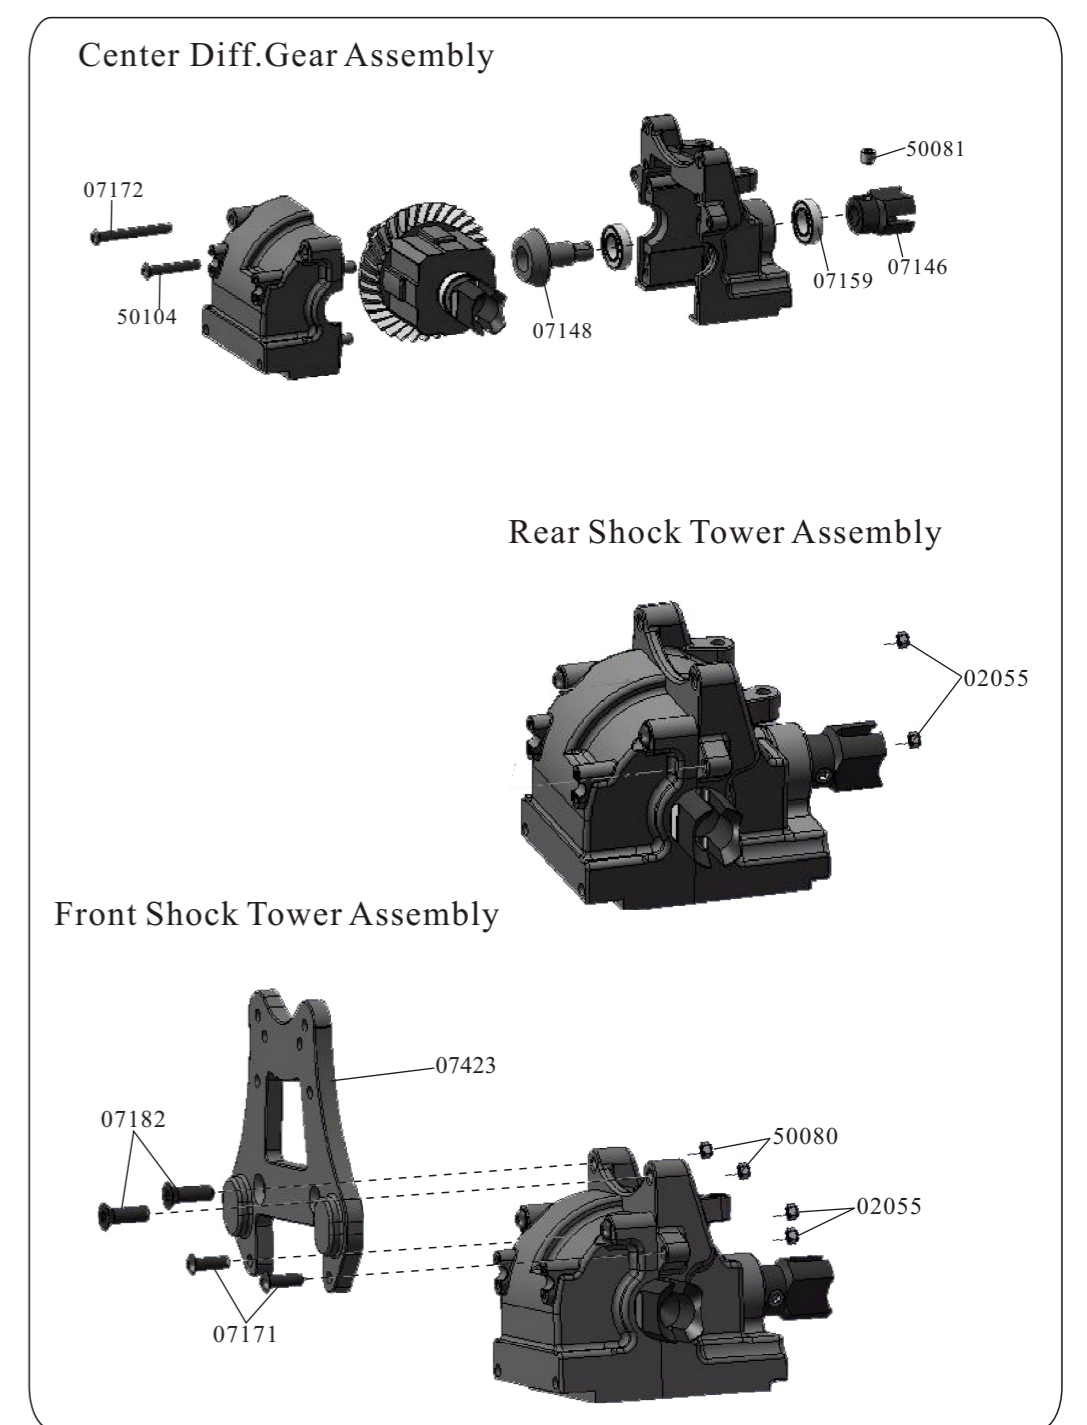

Spare Part

07170-Cap Head Hex. Mechanical Screw(4*16) 8P	07171-Cap Head Hex. Mechanical Screw(4*20) 8P	07172-Cap Head Hex. Mechanical Screw(4*35) 4P	07173-Cap Head Hex. Mechanical Screw(4*60) 4P	07174-Cap Head Hex. Mechanical Screw(5*13) 10P
07183-Cap Head Hex. Mechanical Screw(5*28) 4P	50084-Countersunk Head Hex.Mechanical Screw (4*12) 12P	50085-Countersunk Head Hex.Mechanical Screw (4*16) 12P	50086-Countersunk Head Hex.Mechanical Screw (4*20) 8P	50087-Countersunk Head Hex.Mechanical Screw (4*25) 8P
50088-Countersunk Head Hex.Mechanical Screw (5*12) 12P	50089-Countersunk Head Hex.Mechanical Screw (5*15) 12P	50083-Countersunk Head Hex.Mechanical Screw(3*10) 4P	07168-Countersunk Head Hex.Mechanical Screw (4*8) 12P	07182-Countersunk Head Hex.Mechanical Screw (5*22) 4P
50202-Column Head Hex.Mechanical Screw (3*16) 12P	07176-Column Head Hex.Self-tapping Screw (4*16) 12P	02093-Column Head Hex.Machine Screw (3*10) 10P	50093-Column Head Hex. Self-tapping Screw (3*10) 12P	07799-Column Head Hex.Machine Screw (4*14) 4P
50095-Column Head Mechanical Screw(4*30) 4P	07432-Discal Mechanical Screw 3*10mm 6P