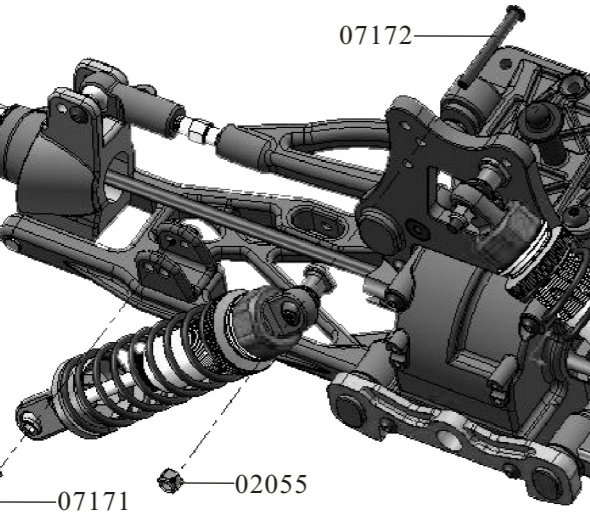

Rear Shock Absorber Assembly

Front Shock Absorber Assembly