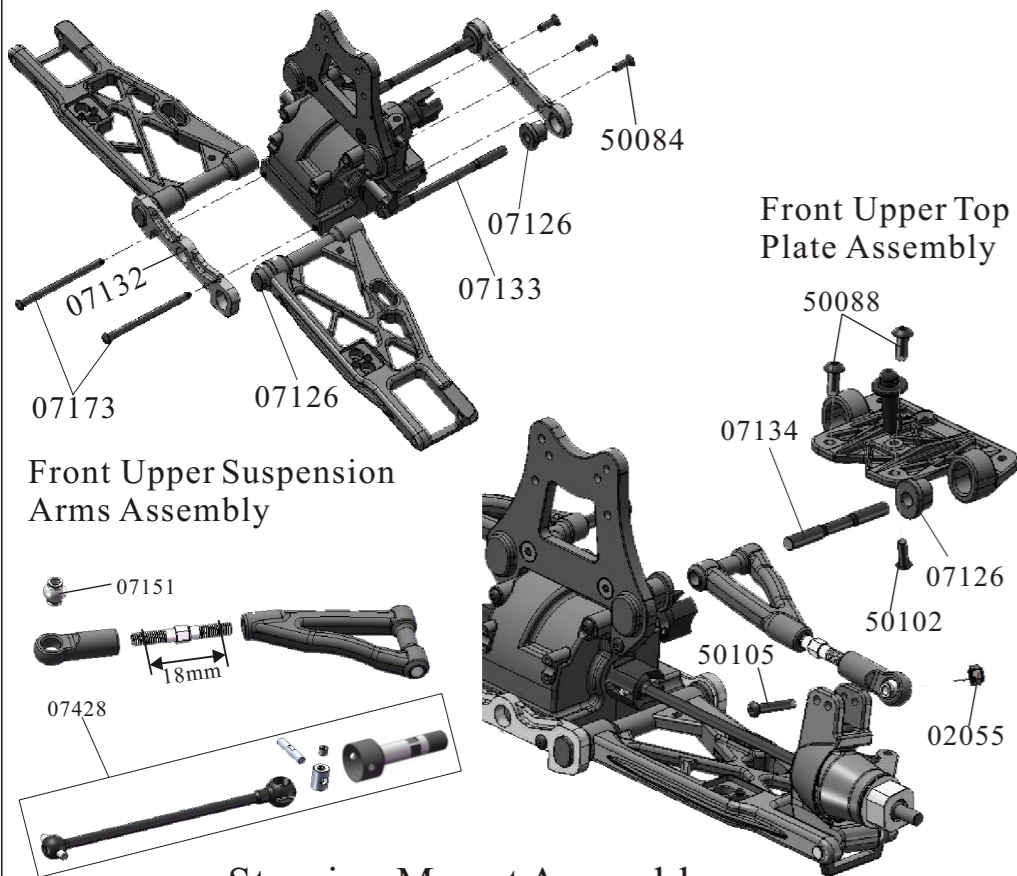

Front Upper Top Plate Assembly

Steering Mount Assembly

Front lower Suspension Arms Assembly